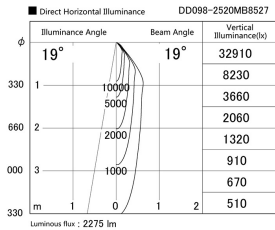

Item no. DD098-2520MB8527

Series Name: Φ 150 Spark

Installation	Recessed mount
Type	
Fixture wattage	23W
Beam angle	19 deg
Color Temp.	2700K
CRI	Ra>85
Luminous	2276 lm
Body	Die-cast aluminum alloy
Body finish	N/A
Trim finish	Black
Reflector finish	Mirror
IP Rate	IP20
Light source	COB module
Input Voltage	AC220~240V
Dimming Type	Non-Dimmable
Certificate	CE, CCC
Cut Hole	150mm

Height (Weight)	
65.3W	152 (1.5kg)
48.5W	152 (1.5kg)
44.3W	132 (1.3kg)
33.8W	132 (1.3kg)
30.3W	132 (1.3kg)
23.0W	102 (1.0kg)