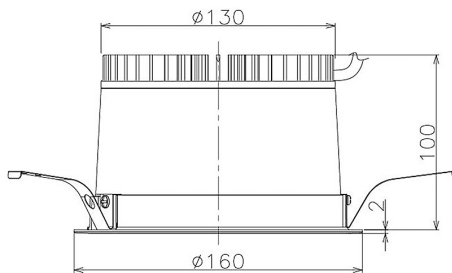

Item no. DD098-2520MB8527

Series Name: Φ 150 Spark

Installation	Recessed mount
Type	
Fixture wattage	23W
Beam angle	19 deg
Color Temp.	2700K
CRI	Ra>85
Luminous	2276 lm
Body	Die-cast aluminum alloy
Body finish	N/A
Trim finish	Black
Reflector finish	Mirror
IP Rate	IP20
Light source	COB module
Input Voltage	AC220~240V
Dimming Type	Non-Dimmable
Certificate	CE, CCC
Cut Hole	150mm

Height (Weight)	
65.3W	152 (1.5kg)
48.5W	152 (1.5kg)
44.3W	132 (1.3kg)
33.8W	132 (1.3kg)
30.3W	132 (1.3kg)
23.0W	102 (1.0kg)