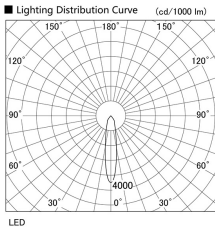

Item no. DD098-2520MB8527

Series Name: Φ 150 Spark

Installation	Recessed mount
Type	
Fixture wattage	23W
Beam angle	19 deg
Color Temp.	2700K
CRI	Ra>85
Luminous	2276 lm
Body	Die-cast aluminum alloy
Body finish	N/A
Trim finish	Black
Reflector finish	Mirror
IP Rate	IP20
Light source	COB module
Input Voltage	AC220~240V
Dimming Type	Non-Dimmable
Certificate	CE, CCC
Cut Hole	150mm

Height (Weight)	
65.3W	152 (1.5kg)
48.5W	152 (1.5kg)
44.3W	132 (1.3kg)
33.8W	132 (1.3kg)
30.3W	132 (1.3kg)
23.0W	102 (1.0kg)