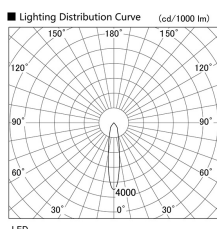

Item no. DD098-2520MB8530

Series Name: Φ 150 Spark

Installation	Recessed mount
Type	
Fixture wattage	23W
Beam angle	19 deg
Color Temp.	3000K
CRI	Ra>85
Luminous	2371 lm
Body	Die-cast aluminum alloy
Body finish	N/A
Trim finish	Black
Reflector finish	Mirror
IP Rate	IP20
Light source	COB module
Input Voltage	AC220~240V
Dimming Type	Non-Dimmable
Certificate	CE, CCC
Cut Hole	150mm

Height (Weight)	
65.3W	152 (1.5kg)
48.5W	152 (1.5kg)
44.3W	132 (1.3kg)
33.8W	132 (1.3kg)
30.3W	132 (1.3kg)
23.0W	102 (1.0kg)