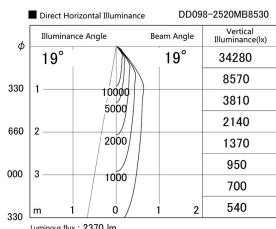

Item no. DD098-2520MB8530

Series Name: Φ 150 Spark

Installation	Recessed mount
Type	
Fixture wattage	23W
Beam angle	19 deg
Color Temp.	3000K
CRI	Ra>85
Luminous	2371 lm
Body	Die-cast aluminum alloy
Body finish	N/A
Trim finish	Black
Reflector finish	Mirror
IP Rate	IP20
Light source	COB module
Input Voltage	AC220~240V
Dimming Type	Non-Dimmable
Certificate	CE, CCC
Cut Hole	150mm

Height (Weight)	
65.3W	152 (1.5kg)
48.5W	152 (1.5kg)
44.3W	132 (1.3kg)
33.8W	132 (1.3kg)
30.3W	132 (1.3kg)
23.0W	102 (1.0kg)