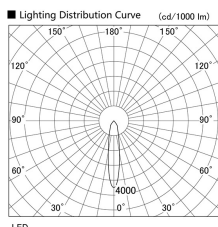

Item no. DD098-2520MB8530

Series Name: Φ 150 Spark

Installation	Recessed mount
Type	Φ 150 Spark
Fixture wattage	23W
Beam angle	19 deg
Color Temp.	3000K
CRI	Ra>85
Luminous	2371 lm
Body	Die-cast aluminum alloy
Body finish	N/A
Trim finish	Black
Reflector finish	Mirror
IP Rate	IP20
Light source	COB module
Input Voltage	AC220~240V
Dimming Type	Non-Dimmable
Certificate	CE, CCC
Cut Hole	150mm

Height (Weight)	
65.3W	152 (1.5kg)
48.5W	152 (1.5kg)
44.3W	132 (1.3kg)
33.8W	132 (1.3kg)
30.3W	132 (1.3kg)
23.0W	102 (1.0kg)