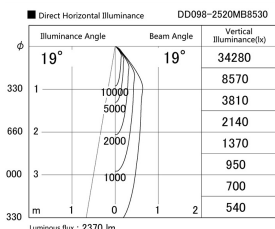

Item no. DD098-2520MB8530

Series Name: Φ 150 Spark

Installation	Recessed mount
Type	Φ 150 Spark
Fixture wattage	23W
Beam angle	19 deg
Color Temp.	3000K
CRI	Ra>85
Luminous	2371 lm
Body	Die-cast aluminum alloy
Body finish	N/A
Trim finish	Black
Reflector finish	Mirror
IP Rate	IP20
Light source	COB module
Input Voltage	AC220~240V
Dimming Type	Non-Dimmable
Certificate	CE, CCC
Cut Hole	150mm

Height (Weight)	
65.3W	152 (1.5kg)
48.5W	152 (1.5kg)
44.3W	132 (1.3kg)
33.8W	132 (1.3kg)
30.3W	132 (1.3kg)
23.0W	102 (1.0kg)