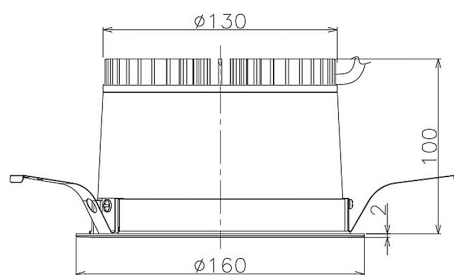

Item no. DD098-2520MB8530

Series Name: Φ 150 Spark

Installation	Recessed mount
Type	
Fixture wattage	23W
Beam angle	19 deg
Color Temp.	3000K
CRI	Ra>85
Luminous	2371 lm
Body	Die-cast aluminum alloy
Body finish	N/A
Trim finish	Black
Reflector finish	Mirror
IP Rate	IP20
Light source	COB module
Input Voltage	AC220~240V
Dimming Type	Non-Dimmable
Certificate	CE, CCC
Cut Hole	150mm

Height (Weight)	
65.3W	152 (1.5kg)
48.5W	152 (1.5kg)
44.3W	132 (1.3kg)
33.8W	132 (1.3kg)
30.3W	132 (1.3kg)
23.0W	102 (1.0kg)