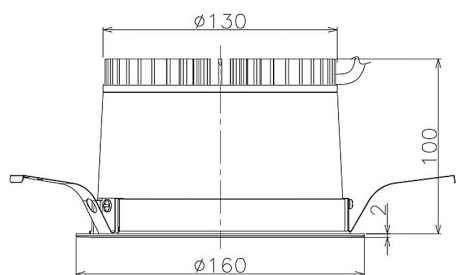

Item no. DD098-2520MB8530

Series Name: Φ 150 Spark

Installation	Recessed mount
Type	Φ 150 Spark
Fixture wattage	23W
Beam angle	19 deg
Color Temp.	3000K
CRI	Ra>85
Luminous	2371 lm
Body	Die-cast aluminum alloy
Body finish	N/A
Trim finish	Black
Reflector finish	Mirror
IP Rate	IP20
Light source	COB module
Input Voltage	AC220~240V
Dimming Type	Non-Dimmable
Certificate	CE, CCC
Cut Hole	150mm

Height (Weight)	
65.3W	152 (1.5kg)
48.5W	152 (1.5kg)
44.3W	132 (1.3kg)
33.8W	132 (1.3kg)
30.3W	132 (1.3kg)
23.0W	102 (1.0kg)