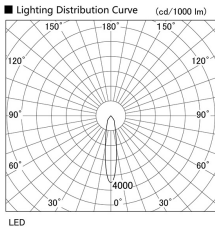

Item no. DD098-2520MB8535

Series Name:  $\Phi$ 150 Spark

Installation	Recessed mount
Type	$\Phi$ 150 Spark
Fixture wattage	23W
Beam angle	19 deg
Color Temp.	3500K
CRI	Ra>85
Luminous	2418 lm
Body	Die-cast aluminum alloy
Body finish	N/A
Trim finish	Black
Reflector finish	Mirror
IP Rate	IP20
Light source	COB module
Input Voltage	AC220~240V
Dimming Type	Non-Dimmable
Certificate	CE, CCC
Cut Hole	150mm

Height (Weight)	
65.3W	152 (1.5kg)
48.5W	152 (1.5kg)
44.3W	132 (1.3kg)
33.8W	132 (1.3kg)
30.3W	132 (1.3kg)
23.0W	102 (1.0kg)