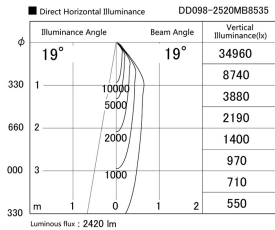

Item no. DD098-2520MB8535

Series Name:  $\Phi$ 150 Spark

Installation	Recessed mount
Type	$\Phi$ 150 Spark
Fixture wattage	23W
Beam angle	19 deg
Color Temp.	3500K
CRI	Ra>85
Luminous	2418 lm
Body	Die-cast aluminum alloy
Body finish	N/A
Trim finish	Black
Reflector finish	Mirror
IP Rate	IP20
Light source	COB module
Input Voltage	AC220~240V
Dimming Type	Non-Dimmable
Certificate	CE, CCC
Cut Hole	150mm

Height (Weight)	
65.3W	152 (1.5kg)
48.5W	152 (1.5kg)
44.3W	132 (1.3kg)
33.8W	132 (1.3kg)
30.3W	132 (1.3kg)
23.0W	102 (1.0kg)