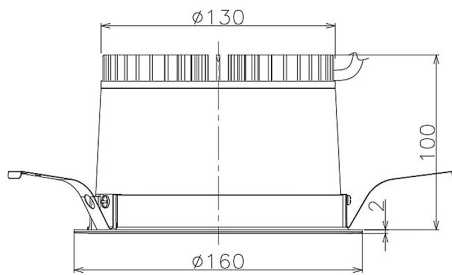

Item no. DD098-2520MB8535

Series Name:  $\Phi$ 150 Spark

Installation	Recessed mount
Type	$\Phi$ 150 Spark
Fixture wattage	23W
Beam angle	19 deg
Color Temp.	3500K
CRI	Ra>85
Luminous	2418 lm
Body	Die-cast aluminum alloy
Body finish	N/A
Trim finish	Black
Reflector finish	Mirror
IP Rate	IP20
Light source	COB module
Input Voltage	AC220~240V
Dimming Type	Non-Dimmable
Certificate	CE, CCC
Cut Hole	150mm

Height (Weight)	
65.3W	152 (1.5kg)
48.5W	152 (1.5kg)
44.3W	132 (1.3kg)
33.8W	132 (1.3kg)
30.3W	132 (1.3kg)
23.0W	102 (1.0kg)