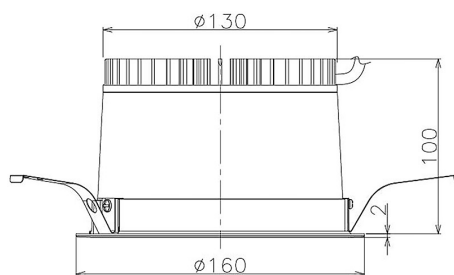

Item no. DD098-2520MB8540

Series Name: Φ 150 Spark

Installation	Recessed mount
Type	Φ 150 Spark
Fixture wattage	23W
Beam angle	19 deg
Color Temp.	4000K
CRI	Ra>85
Luminous	2442 lm
Body	Die-cast aluminum alloy
Body finish	N/A
Trim finish	Black
Reflector finish	Mirror
IP Rate	IP20
Light source	COB module
Input Voltage	AC220~240V
Dimming Type	Non-Dimmable
Certificate	CE, CCC
Cut Hole	150mm

Height (Weight)	
65.3W	152 (1.5kg)
48.5W	152 (1.5kg)
44.3W	132 (1.3kg)
33.8W	132 (1.3kg)
30.3W	132 (1.3kg)
23.0W	102 (1.0kg)