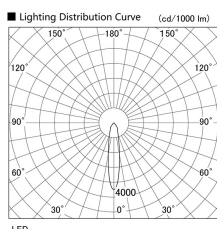

Item no. DD098-2520MB8540

Series Name: Φ 150 Spark

Installation	Recessed mount
Type	Φ 150 Spark
Fixture wattage	23W
Beam angle	19 deg
Color Temp.	4000K
CRI	Ra>85
Luminous	2442 lm
Body	Die-cast aluminum alloy
Body finish	N/A
Trim finish	Black
Reflector finish	Mirror
IP Rate	IP20
Light source	COB module
Input Voltage	AC220~240V
Dimming Type	Non-Dimmable
Certificate	CE, CCC
Cut Hole	150mm

Height (Weight)	
65.3W	152 (1.5kg)
48.5W	152 (1.5kg)
44.3W	132 (1.3kg)
33.8W	132 (1.3kg)
30.3W	132 (1.3kg)
23.0W	102 (1.0kg)