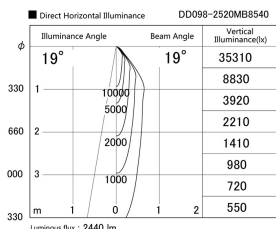

Item no. DD098-2520MB8540

Series Name: Φ 150 Spark

Installation	Recessed mount
Type	Φ 150 Spark
Fixture wattage	23W
Beam angle	19 deg
Color Temp.	4000K
CRI	Ra>85
Luminous	2442 lm
Body	Die-cast aluminum alloy
Body finish	N/A
Trim finish	Black
Reflector finish	Mirror
IP Rate	IP20
Light source	COB module
Input Voltage	AC220~240V
Dimming Type	Non-Dimmable
Certificate	CE, CCC
Cut Hole	150mm

Height (Weight)	
65.3W	152 (1.5kg)
48.5W	152 (1.5kg)
44.3W	132 (1.3kg)
33.8W	132 (1.3kg)
30.3W	132 (1.3kg)
23.0W	102 (1.0kg)