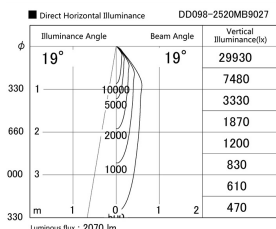

Item no. DD098-2520MB9027

Series Name: Φ 150 Spark

Installation	Recessed mount
Type	
Fixture wattage	23W
Beam angle	19 deg
Color Temp.	2700K
CRI	Ra>90
Luminous	2070 lm
Body	Die-cast aluminum alloy
Body finish	N/A
Trim finish	Black
Reflector finish	Mirror
IP Rate	IP20
Light source	COB module
Input Voltage	AC220~240V
Dimming Type	Non-Dimmable
Certificate	CE, CCC
Cut Hole	150mm

Height (Weight)	
65.3W	152 (1.5kg)
48.5W	152 (1.5kg)
44.3W	132 (1.3kg)
33.8W	132 (1.3kg)
30.3W	132 (1.3kg)
23.0W	102 (1.0kg)