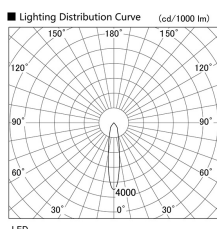

Item no. DD098-2520MB9027

Series Name: Φ 150 Spark

Installation	Recessed mount
Type	
Fixture wattage	23W
Beam angle	19 deg
Color Temp.	2700K
CRI	Ra>90
Luminous	2070 lm
Body	Die-cast aluminum alloy
Body finish	N/A
Trim finish	Black
Reflector finish	Mirror
IP Rate	IP20
Light source	COB module
Input Voltage	AC220~240V
Dimming Type	Non-Dimmable
Certificate	CE, CCC
Cut Hole	150mm

Height (Weight)	
65.3W	152 (1.5kg)
48.5W	152 (1.5kg)
44.3W	132 (1.3kg)
33.8W	132 (1.3kg)
30.3W	132 (1.3kg)
23.0W	102 (1.0kg)