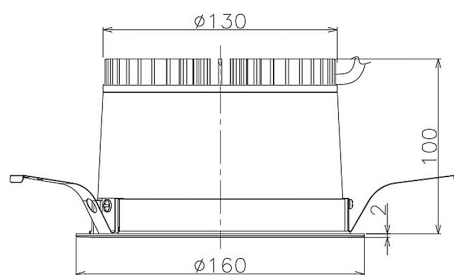

Item no. DD098-2520MB9027

Series Name: Φ 150 Spark

Installation	Recessed mount
Type	
Fixture wattage	23W
Beam angle	19 deg
Color Temp.	2700K
CRI	Ra>90
Luminous	2070 lm
Body	Die-cast aluminum alloy
Body finish	N/A
Trim finish	Black
Reflector finish	Mirror
IP Rate	IP20
Light source	COB module
Input Voltage	AC220~240V
Dimming Type	Non-Dimmable
Certificate	CE, CCC
Cut Hole	150mm

Height (Weight)	
65.3W	152 (1.5kg)
48.5W	152 (1.5kg)
44.3W	132 (1.3kg)
33.8W	132 (1.3kg)
30.3W	132 (1.3kg)
23.0W	102 (1.0kg)