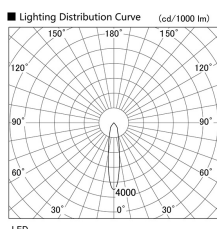

Item no. DD098-2520MB9030

Series Name: Φ 150 Spark

Installation	Recessed mount
Type	
Fixture wattage	23W
Beam angle	19 deg
Color Temp.	3000K
CRI	Ra>90
Luminous	2156 lm
Body	Die-cast aluminum alloy
Body finish	N/A
Trim finish	Black
Reflector finish	Mirror
IP Rate	IP20
Light source	COB module
Input Voltage	AC220~240V
Dimming Type	Non-Dimmable
Certificate	CE, CCC
Cut Hole	150mm

Height (Weight)	
65.3W	152 (1.5kg)
48.5W	152 (1.5kg)
44.3W	132 (1.3kg)
33.8W	132 (1.3kg)
30.3W	132 (1.3kg)
23.0W	102 (1.0kg)