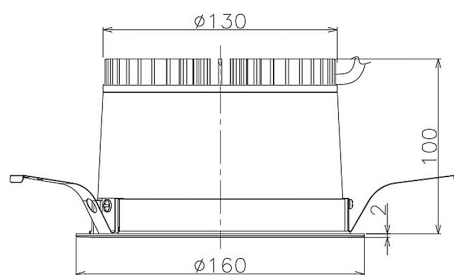

Item no. DD098-2520MB9030

Series Name: Φ 150 Spark

Installation	Recessed mount
Type	
Fixture wattage	23W
Beam angle	19 deg
Color Temp.	3000K
CRI	Ra>90
Luminous	2156 lm
Body	Die-cast aluminum alloy
Body finish	N/A
Trim finish	Black
Reflector finish	Mirror
IP Rate	IP20
Light source	COB module
Input Voltage	AC220~240V
Dimming Type	Non-Dimmable
Certificate	CE, CCC
Cut Hole	150mm

Height (Weight)	
65.3W	152 (1.5kg)
48.5W	152 (1.5kg)
44.3W	132 (1.3kg)
33.8W	132 (1.3kg)
30.3W	132 (1.3kg)
23.0W	102 (1.0kg)