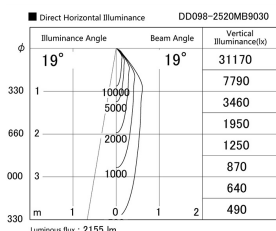

Item no. DD098-2520MB9030

Series Name: Φ 150 Spark

Installation	Recessed mount
Type	
Fixture wattage	23W
Beam angle	19 deg
Color Temp.	3000K
CRI	Ra>90
Luminous	2156 lm
Body	Die-cast aluminum alloy
Body finish	N/A
Trim finish	Black
Reflector finish	Mirror
IP Rate	IP20
Light source	COB module
Input Voltage	AC220~240V
Dimming Type	Non-Dimmable
Certificate	CE, CCC
Cut Hole	150mm

Height (Weight)	
65.3W	152 (1.5kg)
48.5W	152 (1.5kg)
44.3W	132 (1.3kg)
33.8W	132 (1.3kg)
30.3W	132 (1.3kg)
23.0W	102 (1.0kg)