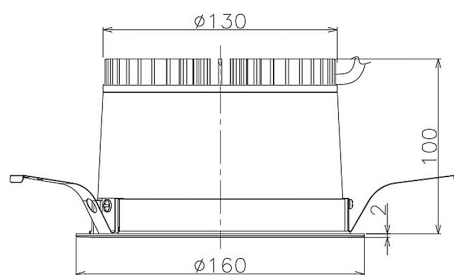

Item no. DD098-2520MB9035

Series Name: Φ 150 Spark

Installation	Recessed mount
Type	
Fixture wattage	23W
Beam angle	19 deg
Color Temp.	3500K
CRI	Ra>90
Luminous	2199 lm
Body	Die-cast aluminum alloy
Body finish	N/A
Trim finish	Black
Reflector finish	Mirror
IP Rate	IP20
Light source	COB module
Input Voltage	AC220~240V
Dimming Type	Non-Dimmable
Certificate	CE, CCC
Cut Hole	150mm

Height (Weight)	
65.3W	152 (1.5kg)
48.5W	152 (1.5kg)
44.3W	132 (1.3kg)
33.8W	132 (1.3kg)
30.3W	132 (1.3kg)
23.0W	102 (1.0kg)