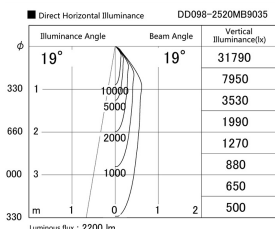

Item no. DD098-2520MB9035

Series Name: Φ 150 Spark

Installation	Recessed mount
Type	Φ 150 Spark
Fixture wattage	23W
Beam angle	19 deg
Color Temp.	3500K
CRI	Ra>90
Luminous	2199 lm
Body	Die-cast aluminum alloy
Body finish	N/A
Trim finish	Black
Reflector finish	Mirror
IP Rate	IP20
Light source	COB module
Input Voltage	AC220~240V
Dimming Type	Non-Dimmable
Certificate	CE, CCC
Cut Hole	150mm

Height (Weight)	
65.3W	152 (1.5kg)
48.5W	152 (1.5kg)
44.3W	132 (1.3kg)
33.8W	132 (1.3kg)
30.3W	132 (1.3kg)
23.0W	102 (1.0kg)