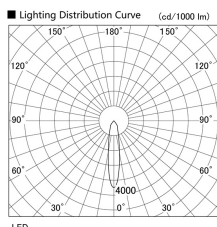

Item no. DD098-2520MB9035

Series Name: Φ 150 Spark

Installation	Recessed mount
Type	
Fixture wattage	23W
Beam angle	19 deg
Color Temp.	3500K
CRI	Ra>90
Luminous	2199 lm
Body	Die-cast aluminum alloy
Body finish	N/A
Trim finish	Black
Reflector finish	Mirror
IP Rate	IP20
Light source	COB module
Input Voltage	AC220~240V
Dimming Type	Non-Dimmable
Certificate	CE, CCC
Cut Hole	150mm

Height (Weight)	
65.3W	152 (1.5kg)
48.5W	152 (1.5kg)
44.3W	132 (1.3kg)
33.8W	132 (1.3kg)
30.3W	132 (1.3kg)
23.0W	102 (1.0kg)