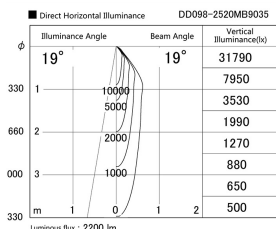

Item no. DD098-2520MB9035

Series Name: Φ 150 Spark

Installation	Recessed mount
Type	
Fixture wattage	23W
Beam angle	19 deg
Color Temp.	3500K
CRI	Ra>90
Luminous	2199 lm
Body	Die-cast aluminum alloy
Body finish	N/A
Trim finish	Black
Reflector finish	Mirror
IP Rate	IP20
Light source	COB module
Input Voltage	AC220~240V
Dimming Type	Non-Dimmable
Certificate	CE, CCC
Cut Hole	150mm

Height (Weight)	
65.3W	152 (1.5kg)
48.5W	152 (1.5kg)
44.3W	132 (1.3kg)
33.8W	132 (1.3kg)
30.3W	132 (1.3kg)
23.0W	102 (1.0kg)