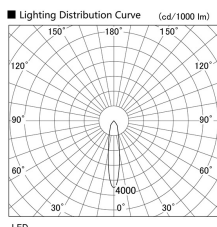

Item no. DD098-2520MB9035

Series Name: Φ 150 Spark

Installation	Recessed mount
Type	Φ 150 Spark
Fixture wattage	23W
Beam angle	19 deg
Color Temp.	3500K
CRI	Ra>90
Luminous	2199 lm
Body	Die-cast aluminum alloy
Body finish	N/A
Trim finish	Black
Reflector finish	Mirror
IP Rate	IP20
Light source	COB module
Input Voltage	AC220~240V
Dimming Type	Non-Dimmable
Certificate	CE, CCC
Cut Hole	150mm

Height (Weight)	
65.3W	152 (1.5kg)
48.5W	152 (1.5kg)
44.3W	132 (1.3kg)
33.8W	132 (1.3kg)
30.3W	132 (1.3kg)
23.0W	102 (1.0kg)