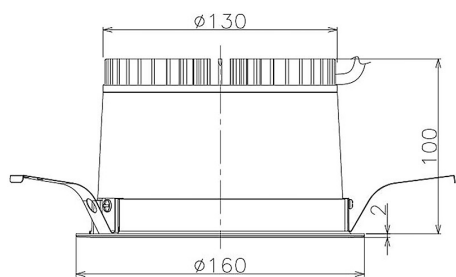

Item no. DD098-2520MB9035

Series Name: Φ 150 Spark

Installation	Recessed mount
Type	Φ 150 Spark
Fixture wattage	23W
Beam angle	19 deg
Color Temp.	3500K
CRI	Ra>90
Luminous	2199 lm
Body	Die-cast aluminum alloy
Body finish	N/A
Trim finish	Black
Reflector finish	Mirror
IP Rate	IP20
Light source	COB module
Input Voltage	AC220~240V
Dimming Type	Non-Dimmable
Certificate	CE, CCC
Cut Hole	150mm

Height (Weight)	
65.3W	152 (1.5kg)
48.5W	152 (1.5kg)
44.3W	132 (1.3kg)
33.8W	132 (1.3kg)
30.3W	132 (1.3kg)
23.0W	102 (1.0kg)