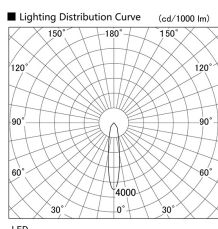

Item no. DD098-2520MB9040

Series Name:  $\Phi$ 150 Spark

Installation	Recessed mount
Type	
Fixture wattage	23W
Beam angle	19 deg
Color Temp.	4000K
CRI	Ra>90
Luminous	2221 lm
Body	Die-cast aluminum alloy
Body finish	N/A
Trim finish	Black
Reflector finish	Mirror
IP Rate	IP20
Light source	COB module
Input Voltage	AC220~240V
Dimming Type	Non-Dimmable
Certificate	CE, CCC
Cut Hole	150mm

Height (Weight)	
65.3W	152 (1.5kg)
48.5W	152 (1.5kg)
44.3W	132 (1.3kg)
33.8W	132 (1.3kg)
30.3W	132 (1.3kg)
23.0W	102 (1.0kg)