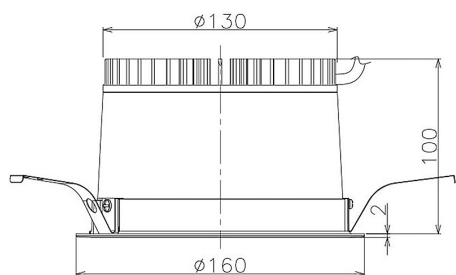

Item no. DD098-2520MB9040

Series Name: Φ 150 Spark

Installation	Recessed mount
Type	
Fixture wattage	23W
Beam angle	19 deg
Color Temp.	4000K
CRI	Ra>90
Luminous	2221 lm
Body	Die-cast aluminum alloy
Body finish	N/A
Trim finish	Black
Reflector finish	Mirror
IP Rate	IP20
Light source	COB module
Input Voltage	AC220~240V
Dimming Type	Non-Dimmable
Certificate	CE, CCC
Cut Hole	150mm

Height (Weight)	
65.3W	152 (1.5kg)
48.5W	152 (1.5kg)
44.3W	132 (1.3kg)
33.8W	132 (1.3kg)
30.3W	132 (1.3kg)
23.0W	102 (1.0kg)