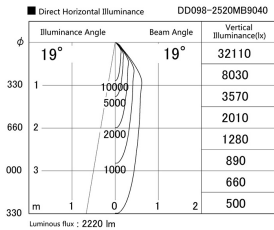

Item no. DD098-2520MB9040

Series Name: Φ 150 Spark

Installation	Recessed mount
Type	
Fixture wattage	23W
Beam angle	19 deg
Color Temp.	4000K
CRI	Ra>90
Luminous	2221 lm
Body	Die-cast aluminum alloy
Body finish	N/A
Trim finish	Black
Reflector finish	Mirror
IP Rate	IP20
Light source	COB module
Input Voltage	AC220~240V
Dimming Type	Non-Dimmable
Certificate	CE, CCC
Cut Hole	150mm

Height (Weight)	
65.3W	152 (1.5kg)
48.5W	152 (1.5kg)
44.3W	132 (1.3kg)
33.8W	132 (1.3kg)
30.3W	132 (1.3kg)
23.0W	102 (1.0kg)