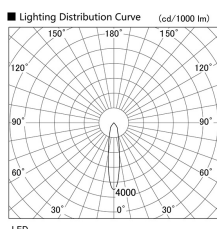

Item no. DD098-2520MB9040

Series Name: Φ 150 Spark

Installation	Recessed mount
Type	
Fixture wattage	23W
Beam angle	19 deg
Color Temp.	4000K
CRI	Ra>90
Luminous	2221 lm
Body	Die-cast aluminum alloy
Body finish	N/A
Trim finish	Black
Reflector finish	Mirror
IP Rate	IP20
Light source	COB module
Input Voltage	AC220~240V
Dimming Type	Non-Dimmable
Certificate	CE, CCC
Cut Hole	150mm

Height (Weight)	
65.3W	152 (1.5kg)
48.5W	152 (1.5kg)
44.3W	132 (1.3kg)
33.8W	132 (1.3kg)
30.3W	132 (1.3kg)
23.0W	102 (1.0kg)