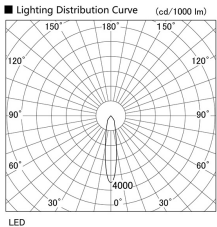

Item no. DD098-2520MB9040

Series Name: Φ 150 Spark

Installation	Recessed mount
Type	
Fixture wattage	23W
Beam angle	19 deg
Color Temp.	4000K
CRI	Ra>90
Luminous	2221 lm
Body	Die-cast aluminum alloy
Body finish	N/A
Trim finish	Black
Reflector finish	Mirror
IP Rate	IP20
Light source	COB module
Input Voltage	AC220~240V
Dimming Type	Non-Dimmable
Certificate	CE, CCC
Cut Hole	150mm

Height (Weight)	
65.3W	152 (1.5kg)
48.5W	152 (1.5kg)
44.3W	132 (1.3kg)
33.8W	132 (1.3kg)
30.3W	132 (1.3kg)
23.0W	102 (1.0kg)