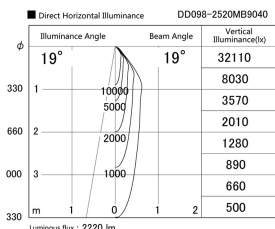

Item no. DD098-2520MB9040

Series Name: Φ 150 Spark

Installation	Recessed mount
Type	
Fixture wattage	23W
Beam angle	19 deg
Color Temp.	4000K
CRI	Ra>90
Luminous	2221 lm
Body	Die-cast aluminum alloy
Body finish	N/A
Trim finish	Black
Reflector finish	Mirror
IP Rate	IP20
Light source	COB module
Input Voltage	AC220~240V
Dimming Type	Non-Dimmable
Certificate	CE, CCC
Cut Hole	150mm

Height (Weight)	
65.3W	152 (1.5kg)
48.5W	152 (1.5kg)
44.3W	132 (1.3kg)
33.8W	132 (1.3kg)
30.3W	132 (1.3kg)
23.0W	102 (1.0kg)