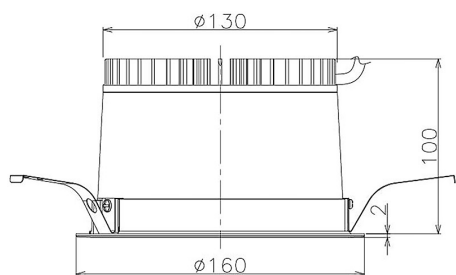

Item no. DD098-2520MB9040

Series Name:  $\Phi$ 150 Spark

Installation	Recessed mount
Type	
Fixture wattage	23W
Beam angle	19 deg
Color Temp.	4000K
CRI	Ra>90
Luminous	2221 lm
Body	Die-cast aluminum alloy
Body finish	N/A
Trim finish	Black
Reflector finish	Mirror
IP Rate	IP20
Light source	COB module
Input Voltage	AC220~240V
Dimming Type	Non-Dimmable
Certificate	CE, CCC
Cut Hole	150mm

Height (Weight)	
65.3W	152 (1.5kg)
48.5W	152 (1.5kg)
44.3W	132 (1.3kg)
33.8W	132 (1.3kg)
30.3W	132 (1.3kg)
23.0W	102 (1.0kg)