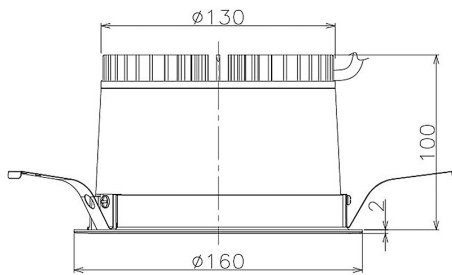

Item no. DD098-2520MB9040

Series Name: Φ 150 Spark

Installation	Recessed mount
Type	
Fixture wattage	23W
Beam angle	19 deg
Color Temp.	4000K
CRI	Ra>90
Luminous	2221 lm
Body	Die-cast aluminum alloy
Body finish	N/A
Trim finish	Black
Reflector finish	Mirror
IP Rate	IP20
Light source	COB module
Input Voltage	AC220~240V
Dimming Type	Non-Dimmable
Certificate	CE, CCC
Cut Hole	150mm

Height (Weight)	
65.3W	152 (1.5kg)
48.5W	152 (1.5kg)
44.3W	132 (1.3kg)
33.8W	132 (1.3kg)
30.3W	132 (1.3kg)
23.0W	102 (1.0kg)