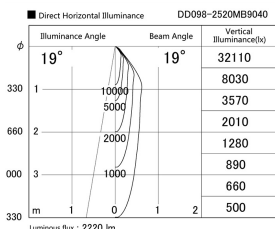

Item no. DD098-2520MB9040

Series Name:  $\Phi$ 150 Spark

Installation	Recessed mount
Type	
Fixture wattage	23W
Beam angle	19 deg
Color Temp.	4000K
CRI	Ra>90
Luminous	2221 lm
Body	Die-cast aluminum alloy
Body finish	N/A
Trim finish	Black
Reflector finish	Mirror
IP Rate	IP20
Light source	COB module
Input Voltage	AC220~240V
Dimming Type	Non-Dimmable
Certificate	CE, CCC
Cut Hole	150mm

Height (Weight)	
65.3W	152 (1.5kg)
48.5W	152 (1.5kg)
44.3W	132 (1.3kg)
33.8W	132 (1.3kg)
30.3W	132 (1.3kg)
23.0W	102 (1.0kg)