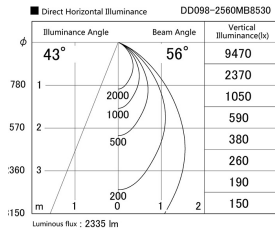

Item no. DD098-2560MB8530

Series Name: Φ 150 Spark

Installation	Recessed mount
Type	Φ 150 Spark
Fixture wattage	23W
Beam angle	43 deg
Color Temp.	3000K
CRI	Ra>85
Luminous	2334 lm
Body	Die-cast aluminum alloy
Body finish	N/A
Trim finish	Black
Reflector finish	Mirror
IP Rate	IP20
Light source	COB module
Input Voltage	AC220~240V
Dimming Type	Non-Dimmable
Certificate	CE, CCC
Cut Hole	150mm

Height (Weight)	
65.3W	152 (1.5kg)
48.5W	152 (1.5kg)
44.3W	132 (1.3kg)
33.8W	132 (1.3kg)
30.3W	132 (1.3kg)
23.0W	102 (1.0kg)