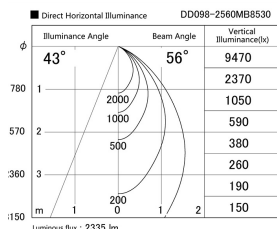

Item no. DD098-2560MB8530

Series Name: Φ 150 Spark

Installation	Recessed mount
Type	
Fixture wattage	23W
Beam angle	43 deg
Color Temp.	3000K
CRI	Ra>85
Luminous	2334 lm
Body	Die-cast aluminum alloy
Body finish	N/A
Trim finish	Black
Reflector finish	Mirror
IP Rate	IP20
Light source	COB module
Input Voltage	AC220~240V
Dimming Type	Non-Dimmable
Certificate	CE, CCC
Cut Hole	150mm

Height (Weight)	
65.3W	152 (1.5kg)
48.5W	152 (1.5kg)
44.3W	132 (1.3kg)
33.8W	132 (1.3kg)
30.3W	132 (1.3kg)
23.0W	102 (1.0kg)