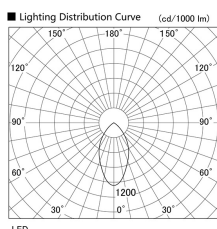

Item no. DD098-2560MB8530

Series Name: Φ 150 Spark

Installation	Recessed mount
Type	
Fixture wattage	23W
Beam angle	43 deg
Color Temp.	3000K
CRI	Ra>85
Luminous	2334 lm
Body	Die-cast aluminum alloy
Body finish	N/A
Trim finish	Black
Reflector finish	Mirror
IP Rate	IP20
Light source	COB module
Input Voltage	AC220~240V
Dimming Type	Non-Dimmable
Certificate	CE, CCC
Cut Hole	150mm

Height (Weight)	
65.3W	152 (1.5kg)
48.5W	152 (1.5kg)
44.3W	132 (1.3kg)
33.8W	132 (1.3kg)
30.3W	132 (1.3kg)
23.0W	102 (1.0kg)