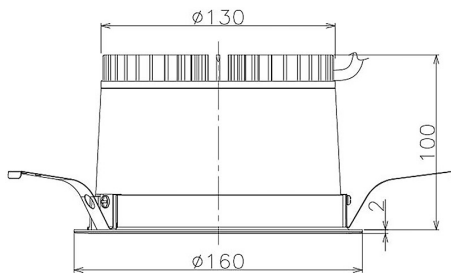

Item no. DD098-2560MB8530

Series Name: Φ 150 Spark

Installation	Recessed mount
Type	Φ 150 Spark
Fixture wattage	23W
Beam angle	43 deg
Color Temp.	3000K
CRI	Ra>85
Luminous	2334 lm
Body	Die-cast aluminum alloy
Body finish	N/A
Trim finish	Black
Reflector finish	Mirror
IP Rate	IP20
Light source	COB module
Input Voltage	AC220~240V
Dimming Type	Non-Dimmable
Certificate	CE, CCC
Cut Hole	150mm

Height (Weight)	
65.3W	152 (1.5kg)
48.5W	152 (1.5kg)
44.3W	132 (1.3kg)
33.8W	132 (1.3kg)
30.3W	132 (1.3kg)
23.0W	102 (1.0kg)