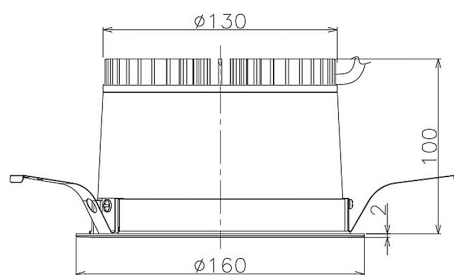

Item no. DD098-2560MB8530

Series Name: Φ 150 Spark

Installation	Recessed mount
Type	
Fixture wattage	23W
Beam angle	43 deg
Color Temp.	3000K
CRI	Ra>85
Luminous	2334 lm
Body	Die-cast aluminum alloy
Body finish	N/A
Trim finish	Black
Reflector finish	Mirror
IP Rate	IP20
Light source	COB module
Input Voltage	AC220~240V
Dimming Type	Non-Dimmable
Certificate	CE, CCC
Cut Hole	150mm

Height (Weight)	
65.3W	152 (1.5kg)
48.5W	152 (1.5kg)
44.3W	132 (1.3kg)
33.8W	132 (1.3kg)
30.3W	132 (1.3kg)
23.0W	102 (1.0kg)