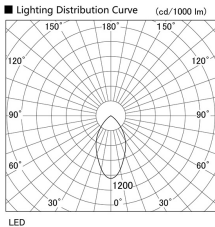

Item no. DD098-2560MB8530

Series Name: Φ 150 Spark

Installation	Recessed mount
Type	Φ 150 Spark
Fixture wattage	23W
Beam angle	43 deg
Color Temp.	3000K
CRI	Ra>85
Luminous	2334 lm
Body	Die-cast aluminum alloy
Body finish	N/A
Trim finish	Black
Reflector finish	Mirror
IP Rate	IP20
Light source	COB module
Input Voltage	AC220~240V
Dimming Type	Non-Dimmable
Certificate	CE, CCC
Cut Hole	150mm

Height (Weight)	
65.3W	152 (1.5kg)
48.5W	152 (1.5kg)
44.3W	132 (1.3kg)
33.8W	132 (1.3kg)
30.3W	132 (1.3kg)
23.0W	102 (1.0kg)