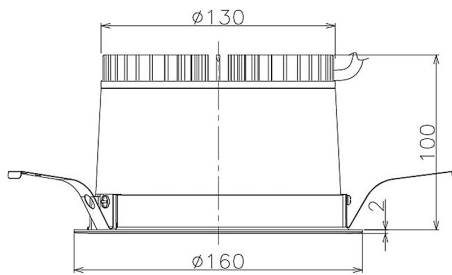

Item no. DD098-2560MB8535

Series Name:  $\Phi$ 150 Spark

Installation	Recessed mount
Type	$\Phi$ 150 Spark
Fixture wattage	23W
Beam angle	43 deg
Color Temp.	3500K
CRI	Ra>85
Luminous	2381 lm
Body	Die-cast aluminum alloy
Body finish	N/A
Trim finish	Black
Reflector finish	Mirror
IP Rate	IP20
Light source	COB module
Input Voltage	AC220~240V
Dimming Type	Non-Dimmable
Certificate	CE, CCC
Cut Hole	150mm

Height (Weight)	
65.3W	152 (1.5kg)
48.5W	152 (1.5kg)
44.3W	132 (1.3kg)
33.8W	132 (1.3kg)
30.3W	132 (1.3kg)
23.0W	102 (1.0kg)