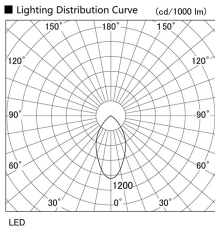

Item no. DD098-2560MB8535

Series Name:  $\Phi$ 150 Spark

Installation	Recessed mount
Type	$\Phi$ 150 Spark
Fixture wattage	23W
Beam angle	43 deg
Color Temp.	3500K
CRI	Ra>85
Luminous	2381 lm
Body	Die-cast aluminum alloy
Body finish	N/A
Trim finish	Black
Reflector finish	Mirror
IP Rate	IP20
Light source	COB module
Input Voltage	AC220~240V
Dimming Type	Non-Dimmable
Certificate	CE, CCC
Cut Hole	150mm

Height (Weight)	
65.3W	152 (1.5kg)
48.5W	152 (1.5kg)
44.3W	132 (1.3kg)
33.8W	132 (1.3kg)
30.3W	132 (1.3kg)
23.0W	102 (1.0kg)