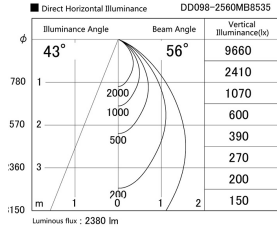

Item no. DD098-2560MB8535

Series Name:  $\Phi$ 150 Spark

Installation	Recessed mount
Type	$\Phi$ 150 Spark
Fixture wattage	23W
Beam angle	43 deg
Color Temp.	3500K
CRI	Ra>85
Luminous	2381 lm
Body	Die-cast aluminum alloy
Body finish	N/A
Trim finish	Black
Reflector finish	Mirror
IP Rate	IP20
Light source	COB module
Input Voltage	AC220~240V
Dimming Type	Non-Dimmable
Certificate	CE, CCC
Cut Hole	150mm

Height (Weight)	
65.3W	152 (1.5kg)
48.5W	152 (1.5kg)
44.3W	132 (1.3kg)
33.8W	132 (1.3kg)
30.3W	132 (1.3kg)
23.0W	102 (1.0kg)