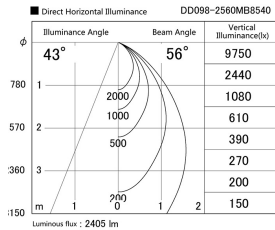

Item no. DD098-2560MB8540

Series Name: Φ 150 Spark

Installation	Recessed mount
Type	Φ 150 Spark
Fixture wattage	23W
Beam angle	43 deg
Color Temp.	4000K
CRI	Ra>85
Luminous	2404 lm
Body	Die-cast aluminum alloy
Body finish	N/A
Trim finish	Black
Reflector finish	Mirror
IP Rate	IP20
Light source	COB module
Input Voltage	AC220~240V
Dimming Type	Non-Dimmable
Certificate	CE, CCC
Cut Hole	150mm

Height (Weight)	
65.3W	152 (1.5kg)
48.5W	152 (1.5kg)
44.3W	132 (1.3kg)
33.8W	132 (1.3kg)
30.3W	132 (1.3kg)
23.0W	102 (1.0kg)