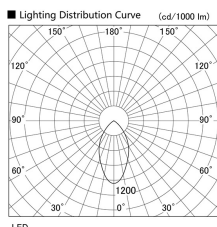

Item no. DD098-2560MB8540

Series Name:  $\Phi$ 150 Spark

Installation	Recessed mount
Type	
Fixture wattage	23W
Beam angle	43 deg
Color Temp.	4000K
CRI	Ra>85
Luminous	2404 lm
Body	Die-cast aluminum alloy
Body finish	N/A
Trim finish	Black
Reflector finish	Mirror
IP Rate	IP20
Light source	COB module
Input Voltage	AC220~240V
Dimming Type	Non-Dimmable
Certificate	CE, CCC
Cut Hole	150mm

Height (Weight)	
65.3W	152 (1.5kg)
48.5W	152 (1.5kg)
44.3W	132 (1.3kg)
33.8W	132 (1.3kg)
30.3W	132 (1.3kg)
23.0W	102 (1.0kg)