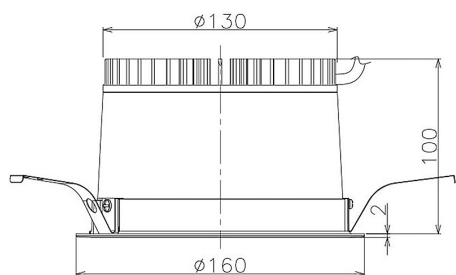

Item no. DD098-2560MB8540

Series Name:  $\Phi$ 150 Spark

Installation	Recessed mount
Type	
Fixture wattage	23W
Beam angle	43 deg
Color Temp.	4000K
CRI	Ra>85
Luminous	2404 lm
Body	Die-cast aluminum alloy
Body finish	N/A
Trim finish	Black
Reflector finish	Mirror
IP Rate	IP20
Light source	COB module
Input Voltage	AC220~240V
Dimming Type	Non-Dimmable
Certificate	CE, CCC
Cut Hole	150mm

Height (Weight)	
65.3W	152 (1.5kg)
48.5W	152 (1.5kg)
44.3W	132 (1.3kg)
33.8W	132 (1.3kg)
30.3W	132 (1.3kg)
23.0W	102 (1.0kg)