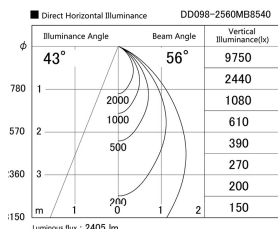

Item no. DD098-2560MB8540

Series Name:  $\Phi$ 150 Spark

Installation	Recessed mount
Type	
Fixture wattage	23W
Beam angle	43 deg
Color Temp.	4000K
CRI	Ra>85
Luminous	2404 lm
Body	Die-cast aluminum alloy
Body finish	N/A
Trim finish	Black
Reflector finish	Mirror
IP Rate	IP20
Light source	COB module
Input Voltage	AC220~240V
Dimming Type	Non-Dimmable
Certificate	CE, CCC
Cut Hole	150mm

Height (Weight)	
65.3W	152 (1.5kg)
48.5W	152 (1.5kg)
44.3W	132 (1.3kg)
33.8W	132 (1.3kg)
30.3W	132 (1.3kg)
23.0W	102 (1.0kg)