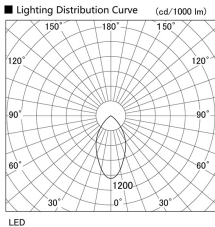

Item no. DD098-2560MB8540

Series Name: Φ 150 Spark

Installation	Recessed mount
Type	Φ 150 Spark
Fixture wattage	23W
Beam angle	43 deg
Color Temp.	4000K
CRI	Ra>85
Luminous	2404 lm
Body	Die-cast aluminum alloy
Body finish	N/A
Trim finish	Black
Reflector finish	Mirror
IP Rate	IP20
Light source	COB module
Input Voltage	AC220~240V
Dimming Type	Non-Dimmable
Certificate	CE, CCC
Cut Hole	150mm

Height (Weight)	
65.3W	152 (1.5kg)
48.5W	152 (1.5kg)
44.3W	132 (1.3kg)
33.8W	132 (1.3kg)
30.3W	132 (1.3kg)
23.0W	102 (1.0kg)