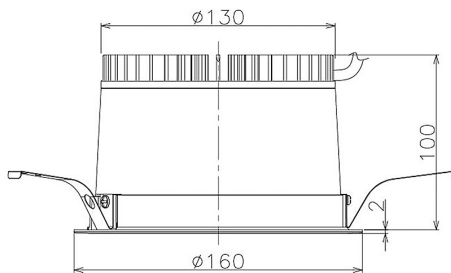

Item no. DD098-2560MB8540

Series Name: Φ 150 Spark

Installation	Recessed mount
Type	Φ 150 Spark
Fixture wattage	23W
Beam angle	43 deg
Color Temp.	4000K
CRI	Ra>85
Luminous	2404 lm
Body	Die-cast aluminum alloy
Body finish	N/A
Trim finish	Black
Reflector finish	Mirror
IP Rate	IP20
Light source	COB module
Input Voltage	AC220~240V
Dimming Type	Non-Dimmable
Certificate	CE, CCC
Cut Hole	150mm

Height (Weight)	
65.3W	152 (1.5kg)
48.5W	152 (1.5kg)
44.3W	132 (1.3kg)
33.8W	132 (1.3kg)
30.3W	132 (1.3kg)
23.0W	102 (1.0kg)