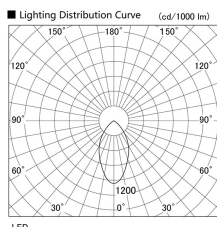

Item no. DD098-2560MB9027

Series Name: Φ 150 Spark

Installation	Recessed mount
Type	Φ 150 Spark
Fixture wattage	23W
Beam angle	43 deg
Color Temp.	2700K
CRI	Ra>90
Luminous	2037 lm
Body	Die-cast aluminum alloy
Body finish	N/A
Trim finish	Black
Reflector finish	Mirror
IP Rate	IP20
Light source	COB module
Input Voltage	AC220~240V
Dimming Type	Non-Dimmable
Certificate	CE, CCC
Cut Hole	150mm

Height (Weight)	
65.3W	152 (1.5kg)
48.5W	152 (1.5kg)
44.3W	132 (1.3kg)
33.8W	132 (1.3kg)
30.3W	132 (1.3kg)
23.0W	102 (1.0kg)