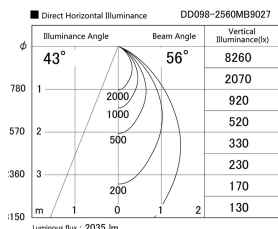

Item no. DD098-2560MB9027

Series Name: Φ 150 Spark

Installation	Recessed mount
Type	Φ 150 Spark
Fixture wattage	23W
Beam angle	43 deg
Color Temp.	2700K
CRI	Ra>90
Luminous	2037 lm
Body	Die-cast aluminum alloy
Body finish	N/A
Trim finish	Black
Reflector finish	Mirror
IP Rate	IP20
Light source	COB module
Input Voltage	AC220~240V
Dimming Type	Non-Dimmable
Certificate	CE, CCC
Cut Hole	150mm

Height (Weight)	
65.3W	152 (1.5kg)
48.5W	152 (1.5kg)
44.3W	132 (1.3kg)
33.8W	132 (1.3kg)
30.3W	132 (1.3kg)
23.0W	102 (1.0kg)