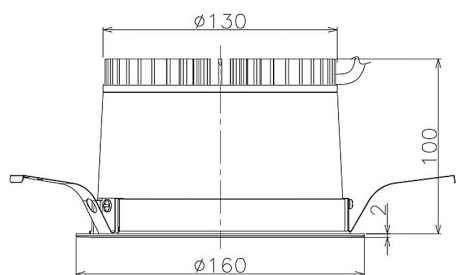

Item no. DD098-2560MB9027

Series Name: Φ 150 Spark

Installation	Recessed mount
Type	Φ 150 Spark
Fixture wattage	23W
Beam angle	43 deg
Color Temp.	2700K
CRI	Ra>90
Luminous	2037 lm
Body	Die-cast aluminum alloy
Body finish	N/A
Trim finish	Black
Reflector finish	Mirror
IP Rate	IP20
Light source	COB module
Input Voltage	AC220~240V
Dimming Type	Non-Dimmable
Certificate	CE, CCC
Cut Hole	150mm

Height (Weight)	
65.3W	152 (1.5kg)
48.5W	152 (1.5kg)
44.3W	132 (1.3kg)
33.8W	132 (1.3kg)
30.3W	132 (1.3kg)
23.0W	102 (1.0kg)