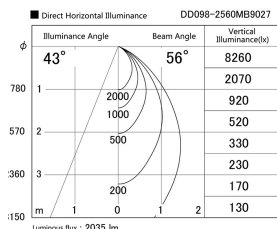

Item no. DD098-2560MB9027

Series Name: Φ 150 Spark

Installation	Recessed mount
Type	
Fixture wattage	23W
Beam angle	43 deg
Color Temp.	2700K
CRI	Ra>90
Luminous	2037 lm
Body	Die-cast aluminum alloy
Body finish	N/A
Trim finish	Black
Reflector finish	Mirror
IP Rate	IP20
Light source	COB module
Input Voltage	AC220~240V
Dimming Type	Non-Dimmable
Certificate	CE, CCC
Cut Hole	150mm

Height (Weight)	
65.3W	152 (1.5kg)
48.5W	152 (1.5kg)
44.3W	132 (1.3kg)
33.8W	132 (1.3kg)
30.3W	132 (1.3kg)
23.0W	102 (1.0kg)