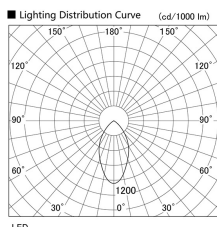

Item no. DD098-2560MB9027

Series Name: Φ 150 Spark

Installation	Recessed mount
Type	
Fixture wattage	23W
Beam angle	43 deg
Color Temp.	2700K
CRI	Ra>90
Luminous	2037 lm
Body	Die-cast aluminum alloy
Body finish	N/A
Trim finish	Black
Reflector finish	Mirror
IP Rate	IP20
Light source	COB module
Input Voltage	AC220~240V
Dimming Type	Non-Dimmable
Certificate	CE, CCC
Cut Hole	150mm

Height (Weight)	
65.3W	152 (1.5kg)
48.5W	152 (1.5kg)
44.3W	132 (1.3kg)
33.8W	132 (1.3kg)
30.3W	132 (1.3kg)
23.0W	102 (1.0kg)