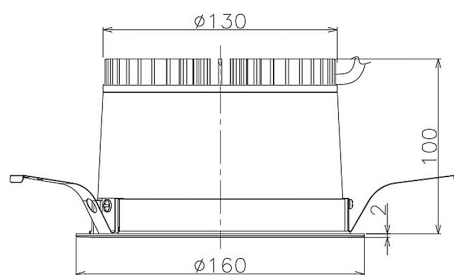

Item no. DD098-2560MB9027

Series Name: Φ 150 Spark

Installation	Recessed mount
Type	
Fixture wattage	23W
Beam angle	43 deg
Color Temp.	2700K
CRI	Ra>90
Luminous	2037 lm
Body	Die-cast aluminum alloy
Body finish	N/A
Trim finish	Black
Reflector finish	Mirror
IP Rate	IP20
Light source	COB module
Input Voltage	AC220~240V
Dimming Type	Non-Dimmable
Certificate	CE, CCC
Cut Hole	150mm

Height (Weight)	
65.3W	152 (1.5kg)
48.5W	152 (1.5kg)
44.3W	132 (1.3kg)
33.8W	132 (1.3kg)
30.3W	132 (1.3kg)
23.0W	102 (1.0kg)