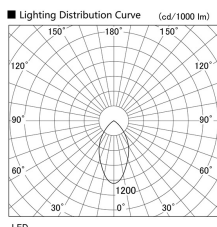

Item no. DD098-2560MB9030

Series Name: Φ 150 Spark

Installation	Recessed mount
Type	
Fixture wattage	23W
Beam angle	43 deg
Color Temp.	3000K
CRI	Ra>90
Luminous	2122 lm
Body	Die-cast aluminum alloy
Body finish	N/A
Trim finish	Black
Reflector finish	Mirror
IP Rate	IP20
Light source	COB module
Input Voltage	AC220~240V
Dimming Type	Non-Dimmable
Certificate	CE, CCC
Cut Hole	150mm

Height (Weight)	
65.3W	152 (1.5kg)
48.5W	152 (1.5kg)
44.3W	132 (1.3kg)
33.8W	132 (1.3kg)
30.3W	132 (1.3kg)
23.0W	102 (1.0kg)