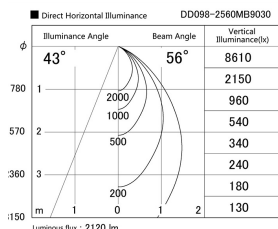

Item no. DD098-2560MB9030

Series Name: Φ 150 Spark

Installation	Recessed mount
Type	
Fixture wattage	23W
Beam angle	43 deg
Color Temp.	3000K
CRI	Ra>90
Luminous	2122 lm
Body	Die-cast aluminum alloy
Body finish	N/A
Trim finish	Black
Reflector finish	Mirror
IP Rate	IP20
Light source	COB module
Input Voltage	AC220~240V
Dimming Type	Non-Dimmable
Certificate	CE, CCC
Cut Hole	150mm

Height (Weight)	
65.3W	152 (1.5kg)
48.5W	152 (1.5kg)
44.3W	132 (1.3kg)
33.8W	132 (1.3kg)
30.3W	132 (1.3kg)
23.0W	102 (1.0kg)