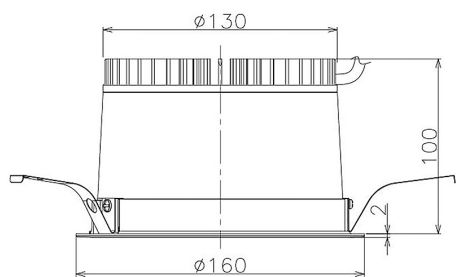

Item no. DD098-2560MB9030

Series Name: Φ 150 Spark

Installation	Recessed mount
Type	
Fixture wattage	23W
Beam angle	43 deg
Color Temp.	3000K
CRI	Ra>90
Luminous	2122 lm
Body	Die-cast aluminum alloy
Body finish	N/A
Trim finish	Black
Reflector finish	Mirror
IP Rate	IP20
Light source	COB module
Input Voltage	AC220~240V
Dimming Type	Non-Dimmable
Certificate	CE, CCC
Cut Hole	150mm

Height (Weight)	
65.3W	152 (1.5kg)
48.5W	152 (1.5kg)
44.3W	132 (1.3kg)
33.8W	132 (1.3kg)
30.3W	132 (1.3kg)
23.0W	102 (1.0kg)