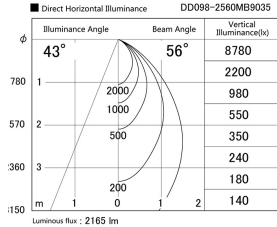

Item no. DD098-2560MB9035

Series Name:  $\Phi$ 150 Spark

|                  |                         |
|------------------|-------------------------|
| Installation     | Recessed mount          |
| Type             |                         |
| Fixture wattage  | 23W                     |
| Beam angle       | 43 deg                  |
| Color Temp.      | 3500K                   |
| CRI              | Ra>90                   |
| Luminous         | 2165 lm                 |
| Body             | Die-cast aluminum alloy |
| Body finish      | N/A                     |
| Trim finish      | Black                   |
| Reflector finish | Mirror                  |
| IP Rate          | IP20                    |
| Light source     | COB module              |
| Input Voltage    | AC220~240V              |
| Dimming Type     | Non-Dimmable            |
| Certificate      | CE, CCC                 |
| Cut Hole         | 150mm                   |

| Height (Weight) |             |
|-----------------|-------------|
| 65.3W           | 152 (1.5kg) |
| 48.5W           | 152 (1.5kg) |
| 44.3W           | 132 (1.3kg) |
| 33.8W           | 132 (1.3kg) |
| 30.3W           | 132 (1.3kg) |
| 23.0W           | 102 (1.0kg) |