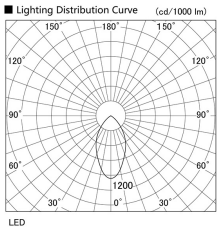

Item no. DD098-2560MB9035

Series Name:  $\Phi$ 150 Spark

|                  |                         |
|------------------|-------------------------|
| Installation     | Recessed mount          |
| Type             |                         |
| Fixture wattage  | 23W                     |
| Beam angle       | 43 deg                  |
| Color Temp.      | 3500K                   |
| CRI              | Ra>90                   |
| Luminous         | 2165 lm                 |
| Body             | Die-cast aluminum alloy |
| Body finish      | N/A                     |
| Trim finish      | Black                   |
| Reflector finish | Mirror                  |
| IP Rate          | IP20                    |
| Light source     | COB module              |
| Input Voltage    | AC220~240V              |
| Dimming Type     | Non-Dimmable            |
| Certificate      | CE, CCC                 |
| Cut Hole         | 150mm                   |

| Height (Weight) |             |
|-----------------|-------------|
| 65.3W           | 152 (1.5kg) |
| 48.5W           | 152 (1.5kg) |
| 44.3W           | 132 (1.3kg) |
| 33.8W           | 132 (1.3kg) |
| 30.3W           | 132 (1.3kg) |
| 23.0W           | 102 (1.0kg) |