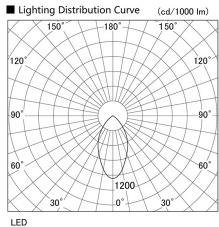

Item no. DD098-2560MB9035

Series Name: Φ 150 Spark

Installation	Recessed mount
Type	
Fixture wattage	23W
Beam angle	43 deg
Color Temp.	3500K
CRI	Ra>90
Luminous	2165 lm
Body	Die-cast aluminum alloy
Body finish	N/A
Trim finish	Black
Reflector finish	Mirror
IP Rate	IP20
Light source	COB module
Input Voltage	AC220~240V
Dimming Type	Non-Dimmable
Certificate	CE, CCC
Cut Hole	150mm

Height (Weight)	
65.3W	152 (1.5kg)
48.5W	152 (1.5kg)
44.3W	132 (1.3kg)
33.8W	132 (1.3kg)
30.3W	132 (1.3kg)
23.0W	102 (1.0kg)