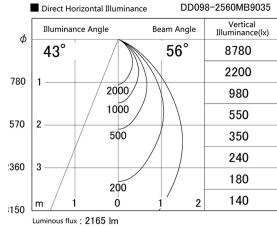

Item no. DD098-2560MB9035

Series Name: Φ 150 Spark

Installation	Recessed mount
Type	
Fixture wattage	23W
Beam angle	43 deg
Color Temp.	3500K
CRI	Ra>90
Luminous	2165 lm
Body	Die-cast aluminum alloy
Body finish	N/A
Trim finish	Black
Reflector finish	Mirror
IP Rate	IP20
Light source	COB module
Input Voltage	AC220~240V
Dimming Type	Non-Dimmable
Certificate	CE, CCC
Cut Hole	150mm

Height (Weight)	
65.3W	152 (1.5kg)
48.5W	152 (1.5kg)
44.3W	132 (1.3kg)
33.8W	132 (1.3kg)
30.3W	132 (1.3kg)
23.0W	102 (1.0kg)