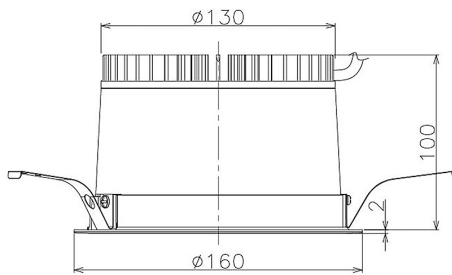

Item no. DD098-2560MB9035

Series Name:  $\Phi$ 150 Spark

|                  |                         |
|------------------|-------------------------|
| Installation     | Recessed mount          |
| Type             |                         |
| Fixture wattage  | 23W                     |
| Beam angle       | 43 deg                  |
| Color Temp.      | 3500K                   |
| CRI              | Ra>90                   |
| Luminous         | 2165 lm                 |
| Body             | Die-cast aluminum alloy |
| Body finish      | N/A                     |
| Trim finish      | Black                   |
| Reflector finish | Mirror                  |
| IP Rate          | IP20                    |
| Light source     | COB module              |
| Input Voltage    | AC220~240V              |
| Dimming Type     | Non-Dimmable            |
| Certificate      | CE, CCC                 |
| Cut Hole         | 150mm                   |

| Height (Weight) |             |
|-----------------|-------------|
| 65.3W           | 152 (1.5kg) |
| 48.5W           | 152 (1.5kg) |
| 44.3W           | 132 (1.3kg) |
| 33.8W           | 132 (1.3kg) |
| 30.3W           | 132 (1.3kg) |
| 23.0W           | 102 (1.0kg) |