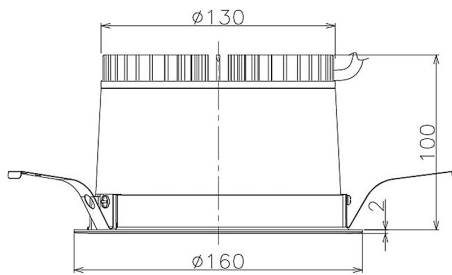

Item no. DD098-2560MB9035

Series Name: Φ 150 Spark

Installation	Recessed mount
Type	
Fixture wattage	23W
Beam angle	43 deg
Color Temp.	3500K
CRI	Ra>90
Luminous	2165 lm
Body	Die-cast aluminum alloy
Body finish	N/A
Trim finish	Black
Reflector finish	Mirror
IP Rate	IP20
Light source	COB module
Input Voltage	AC220~240V
Dimming Type	Non-Dimmable
Certificate	CE, CCC
Cut Hole	150mm

Height (Weight)	
65.3W	152 (1.5kg)
48.5W	152 (1.5kg)
44.3W	132 (1.3kg)
33.8W	132 (1.3kg)
30.3W	132 (1.3kg)
23.0W	102 (1.0kg)