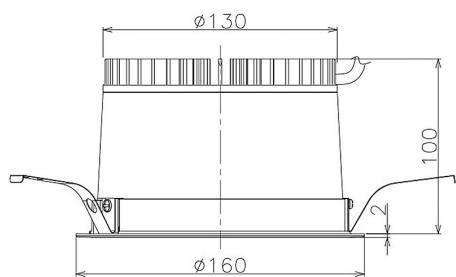

Item no. DD098-2560MB9035

Series Name: Φ 150 Spark

Installation	Recessed mount
Type	Φ 150 Spark
Fixture wattage	23W
Beam angle	43 deg
Color Temp.	3500K
CRI	Ra>90
Luminous	2165 lm
Body	Die-cast aluminum alloy
Body finish	N/A
Trim finish	Black
Reflector finish	Mirror
IP Rate	IP20
Light source	COB module
Input Voltage	AC220~240V
Dimming Type	Non-Dimmable
Certificate	CE, CCC
Cut Hole	150mm

Height (Weight)	
65.3W	152 (1.5kg)
48.5W	152 (1.5kg)
44.3W	132 (1.3kg)
33.8W	132 (1.3kg)
30.3W	132 (1.3kg)
23.0W	102 (1.0kg)