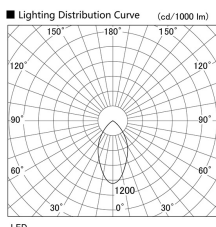

Item no. DD098-2560MB9035

Series Name: Φ 150 Spark

Installation	Recessed mount
Type	Φ 150 Spark
Fixture wattage	23W
Beam angle	43 deg
Color Temp.	3500K
CRI	Ra>90
Luminous	2165 lm
Body	Die-cast aluminum alloy
Body finish	N/A
Trim finish	Black
Reflector finish	Mirror
IP Rate	IP20
Light source	COB module
Input Voltage	AC220~240V
Dimming Type	Non-Dimmable
Certificate	CE, CCC
Cut Hole	150mm

Height (Weight)	
65.3W	152 (1.5kg)
48.5W	152 (1.5kg)
44.3W	132 (1.3kg)
33.8W	132 (1.3kg)
30.3W	132 (1.3kg)
23.0W	102 (1.0kg)