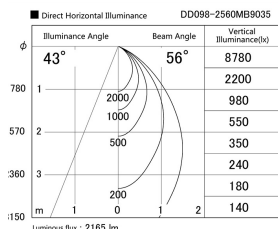

Item no. DD098-2560MB9035

Series Name: Φ 150 Spark

Installation	Recessed mount
Type	Φ 150 Spark
Fixture wattage	23W
Beam angle	43 deg
Color Temp.	3500K
CRI	Ra>90
Luminous	2165 lm
Body	Die-cast aluminum alloy
Body finish	N/A
Trim finish	Black
Reflector finish	Mirror
IP Rate	IP20
Light source	COB module
Input Voltage	AC220~240V
Dimming Type	Non-Dimmable
Certificate	CE, CCC
Cut Hole	150mm

Height (Weight)	
65.3W	152 (1.5kg)
48.5W	152 (1.5kg)
44.3W	132 (1.3kg)
33.8W	132 (1.3kg)
30.3W	132 (1.3kg)
23.0W	102 (1.0kg)