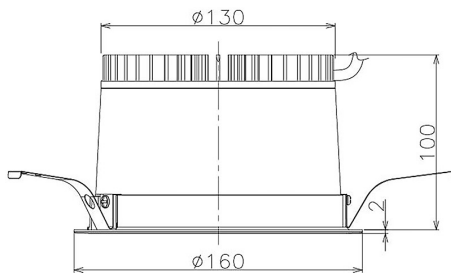

Item no. DD098-2560MB9040

Series Name: Φ 150 Spark

Installation	Recessed mount
Type	Φ 150 Spark
Fixture wattage	23W
Beam angle	43 deg
Color Temp.	4000K
CRI	Ra>90
Luminous	2186 lm
Body	Die-cast aluminum alloy
Body finish	N/A
Trim finish	Black
Reflector finish	Mirror
IP Rate	IP20
Light source	COB module
Input Voltage	AC220~240V
Dimming Type	Non-Dimmable
Certificate	CE, CCC
Cut Hole	150mm

Height (Weight)	
65.3W	152 (1.5kg)
48.5W	152 (1.5kg)
44.3W	132 (1.3kg)
33.8W	132 (1.3kg)
30.3W	132 (1.3kg)
23.0W	102 (1.0kg)