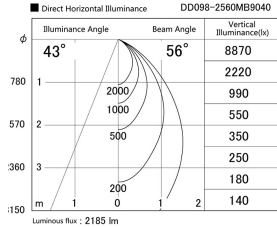

Item no. DD098-2560MB9040

Series Name: Φ 150 Spark

Installation	Recessed mount
Type	Φ 150 Spark
Fixture wattage	23W
Beam angle	43 deg
Color Temp.	4000K
CRI	Ra>90
Luminous	2186 lm
Body	Die-cast aluminum alloy
Body finish	N/A
Trim finish	Black
Reflector finish	Mirror
IP Rate	IP20
Light source	COB module
Input Voltage	AC220~240V
Dimming Type	Non-Dimmable
Certificate	CE, CCC
Cut Hole	150mm

Height (Weight)	
65.3W	152 (1.5kg)
48.5W	152 (1.5kg)
44.3W	132 (1.3kg)
33.8W	132 (1.3kg)
30.3W	132 (1.3kg)
23.0W	102 (1.0kg)