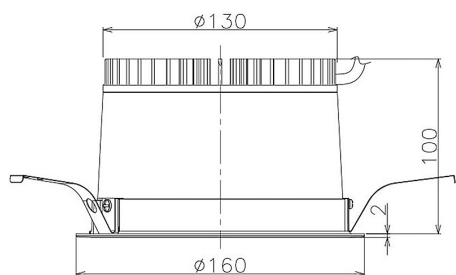

Item no. DD098-2560MB9040

Series Name:  $\Phi$ 150 Spark

Installation	Recessed mount
Type	
Fixture wattage	23W
Beam angle	43 deg
Color Temp.	4000K
CRI	Ra>90
Luminous	2186 lm
Body	Die-cast aluminum alloy
Body finish	N/A
Trim finish	Black
Reflector finish	Mirror
IP Rate	IP20
Light source	COB module
Input Voltage	AC220~240V
Dimming Type	Non-Dimmable
Certificate	CE, CCC
Cut Hole	150mm

Height (Weight)	
65.3W	152 (1.5kg)
48.5W	152 (1.5kg)
44.3W	132 (1.3kg)
33.8W	132 (1.3kg)
30.3W	132 (1.3kg)
23.0W	102 (1.0kg)