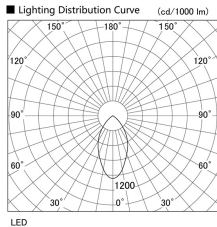

Item no. DD098-2560MB9040

Series Name: Φ 150 Spark

Installation	Recessed mount
Type	Φ 150 Spark
Fixture wattage	23W
Beam angle	43 deg
Color Temp.	4000K
CRI	Ra>90
Luminous	2186 lm
Body	Die-cast aluminum alloy
Body finish	N/A
Trim finish	Black
Reflector finish	Mirror
IP Rate	IP20
Light source	COB module
Input Voltage	AC220~240V
Dimming Type	Non-Dimmable
Certificate	CE, CCC
Cut Hole	150mm

Height (Weight)	
65.3W	152 (1.5kg)
48.5W	152 (1.5kg)
44.3W	132 (1.3kg)
33.8W	132 (1.3kg)
30.3W	132 (1.3kg)
23.0W	102 (1.0kg)