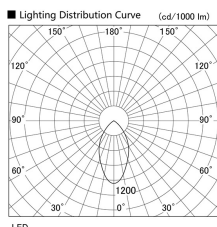

Item no. DD098-2560MB9040

Series Name:  $\Phi$ 150 Spark

Installation	Recessed mount
Type	
Fixture wattage	23W
Beam angle	43 deg
Color Temp.	4000K
CRI	Ra>90
Luminous	2186 lm
Body	Die-cast aluminum alloy
Body finish	N/A
Trim finish	Black
Reflector finish	Mirror
IP Rate	IP20
Light source	COB module
Input Voltage	AC220~240V
Dimming Type	Non-Dimmable
Certificate	CE, CCC
Cut Hole	150mm

Height (Weight)	
65.3W	152 (1.5kg)
48.5W	152 (1.5kg)
44.3W	132 (1.3kg)
33.8W	132 (1.3kg)
30.3W	132 (1.3kg)
23.0W	102 (1.0kg)