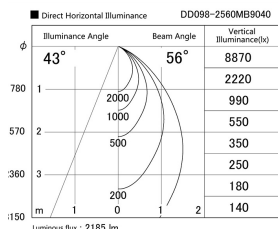

Item no. DD098-2560MB9040

Series Name:  $\Phi$ 150 Spark

Installation	Recessed mount
Type	
Fixture wattage	23W
Beam angle	43 deg
Color Temp.	4000K
CRI	Ra>90
Luminous	2186 lm
Body	Die-cast aluminum alloy
Body finish	N/A
Trim finish	Black
Reflector finish	Mirror
IP Rate	IP20
Light source	COB module
Input Voltage	AC220~240V
Dimming Type	Non-Dimmable
Certificate	CE, CCC
Cut Hole	150mm

Height (Weight)	
65.3W	152 (1.5kg)
48.5W	152 (1.5kg)
44.3W	132 (1.3kg)
33.8W	132 (1.3kg)
30.3W	132 (1.3kg)
23.0W	102 (1.0kg)