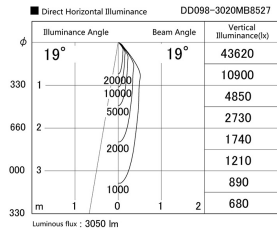

Item no. DD098-3020MB8527

Series Name: Φ 150 Spark

Installation	Recessed mount
Type	
Fixture wattage	30.3W
Beam angle	19 deg
Color Temp.	2700K
CRI	Ra>85
Luminous	3049 lm
Body	Die-cast aluminum alloy
Body finish	N/A
Trim finish	Black
Reflector finish	Mirror
IP Rate	IP20
Light source	COB module
Input Voltage	AC220~240V
Dimming Type	Non-Dimmable
Certificate	CE, CCC
Cut Hole	150mm

Height (Weight)	
65.3W	152 (1.5kg)
48.5W	152 (1.5kg)
44.3W	132 (1.3kg)
33.8W	132 (1.3kg)
30.3W	132 (1.3kg)
23.0W	102 (1.0kg)