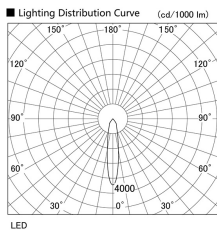

Item no. DD098-3020MB8527

Series Name: Φ 150 Spark

Installation	Recessed mount
Type	
Fixture wattage	30.3W
Beam angle	19 deg
Color Temp.	2700K
CRI	Ra>85
Luminous	3049 lm
Body	Die-cast aluminum alloy
Body finish	N/A
Trim finish	Black
Reflector finish	Mirror
IP Rate	IP20
Light source	COB module
Input Voltage	AC220~240V
Dimming Type	Non-Dimmable
Certificate	CE, CCC
Cut Hole	150mm

Height (Weight)	
65.3W	152 (1.5kg)
48.5W	152 (1.5kg)
44.3W	132 (1.3kg)
33.8W	132 (1.3kg)
30.3W	132 (1.3kg)
23.0W	102 (1.0kg)