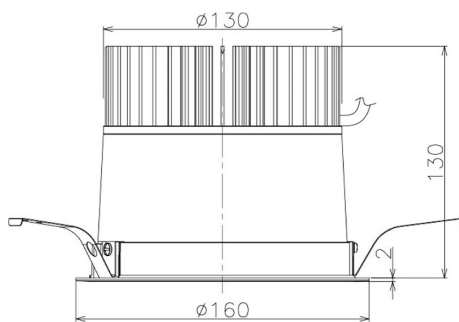

Item no. DD098-3020MB8527

Series Name: Φ 150 Spark

Installation	Recessed mount
Type	
Fixture wattage	30.3W
Beam angle	19 deg
Color Temp.	2700K
CRI	Ra>85
Luminous	3049 lm
Body	Die-cast aluminum alloy
Body finish	N/A
Trim finish	Black
Reflector finish	Mirror
IP Rate	IP20
Light source	COB module
Input Voltage	AC220~240V
Dimming Type	Non-Dimmable
Certificate	CE, CCC
Cut Hole	150mm

Height (Weight)	
65.3W	152 (1.5kg)
48.5W	152 (1.5kg)
44.3W	132 (1.3kg)
33.8W	132 (1.3kg)
30.3W	132 (1.3kg)
23.0W	102 (1.0kg)