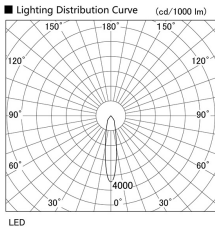

Item no. DD098-3020MB8530

Series Name: Φ 150 Spark

Installation	Recessed mount
Type	Φ 150 Spark
Fixture wattage	30.3W
Beam angle	19 deg
Color Temp.	3000K
CRI	Ra>85
Luminous	3176 lm
Body	Die-cast aluminum alloy
Body finish	N/A
Trim finish	Black
Reflector finish	Mirror
IP Rate	IP20
Light source	COB module
Input Voltage	AC220~240V
Dimming Type	Non-Dimmable
Certificate	CE, CCC
Cut Hole	150mm

Height (Weight)	
65.3W	152 (1.5kg)
48.5W	152 (1.5kg)
44.3W	132 (1.3kg)
33.8W	132 (1.3kg)
30.3W	132 (1.3kg)
23.0W	102 (1.0kg)