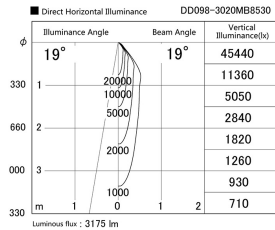

Item no. DD098-3020MB8530

Series Name: Φ 150 Spark

Installation	Recessed mount
Type	Φ 150 Spark
Fixture wattage	30.3W
Beam angle	19 deg
Color Temp.	3000K
CRI	Ra>85
Luminous	3176 lm
Body	Die-cast aluminum alloy
Body finish	N/A
Trim finish	Black
Reflector finish	Mirror
IP Rate	IP20
Light source	COB module
Input Voltage	AC220~240V
Dimming Type	Non-Dimmable
Certificate	CE, CCC
Cut Hole	150mm

Height (Weight)	
65.3W	152 (1.5kg)
48.5W	152 (1.5kg)
44.3W	132 (1.3kg)
33.8W	132 (1.3kg)
30.3W	132 (1.3kg)
23.0W	102 (1.0kg)