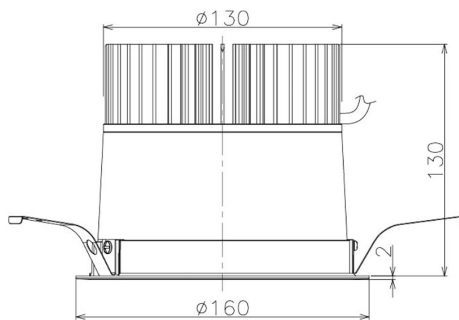

Item no. DD098-3020MB8530

Series Name: Φ 150 Spark

Installation	Recessed mount
Type	Φ 150 Spark
Fixture wattage	30.3W
Beam angle	19 deg
Color Temp.	3000K
CRI	Ra>85
Luminous	3176 lm
Body	Die-cast aluminum alloy
Body finish	N/A
Trim finish	Black
Reflector finish	Mirror
IP Rate	IP20
Light source	COB module
Input Voltage	AC220~240V
Dimming Type	Non-Dimmable
Certificate	CE, CCC
Cut Hole	150mm

Height (Weight)	
65.3W	152 (1.5kg)
48.5W	152 (1.5kg)
44.3W	132 (1.3kg)
33.8W	132 (1.3kg)
30.3W	132 (1.3kg)
23.0W	102 (1.0kg)