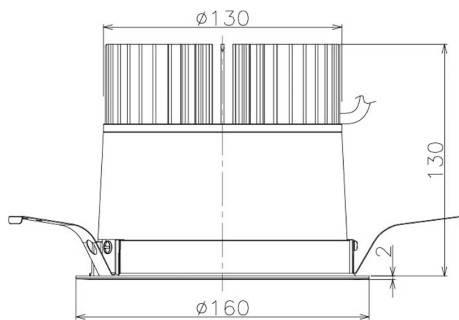

Item no. DD098-3020MB8535

Series Name: Φ 150 Spark

| | |
|------------------|-------------------------|
| Installation | Recessed mount |
| Type | |
| Fixture wattage | 30.3W |
| Beam angle | 19 deg |
| Color Temp. | 3500K |
| CRI | Ra>85 |
| Luminous | 3240 lm |
| Body | Die-cast aluminum alloy |
| Body finish | N/A |
| Trim finish | Black |
| Reflector finish | Mirror |
| IP Rate | IP20 |
| Light source | COB module |
| Input Voltage | AC220~240V |
| Dimming Type | Non-Dimmable |
| Certificate | CE, CCC |
| Cut Hole | 150mm |

| Height (Weight) | |
|-----------------|-------------|
| 65.3W | 152 (1.5kg) |
| 48.5W | 152 (1.5kg) |
| 44.3W | 132 (1.3kg) |
| 33.8W | 132 (1.3kg) |
| 30.3W | 132 (1.3kg) |
| 23.0W | 102 (1.0kg) |