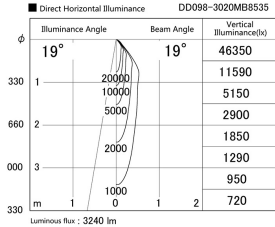

Item no. DD098-3020MB8535

Series Name: Φ 150 Spark

| | |
|------------------|-------------------------|
| Installation | Recessed mount |
| Type | |
| Fixture wattage | 30.3W |
| Beam angle | 19 deg |
| Color Temp. | 3500K |
| CRI | Ra>85 |
| Luminous | 3240 lm |
| Body | Die-cast aluminum alloy |
| Body finish | N/A |
| Trim finish | Black |
| Reflector finish | Mirror |
| IP Rate | IP20 |
| Light source | COB module |
| Input Voltage | AC220~240V |
| Dimming Type | Non-Dimmable |
| Certificate | CE, CCC |
| Cut Hole | 150mm |

| Height (Weight) | |
|-----------------|-------------|
| 65.3W | 152 (1.5kg) |
| 48.5W | 152 (1.5kg) |
| 44.3W | 132 (1.3kg) |
| 33.8W | 132 (1.3kg) |
| 30.3W | 132 (1.3kg) |
| 23.0W | 102 (1.0kg) |