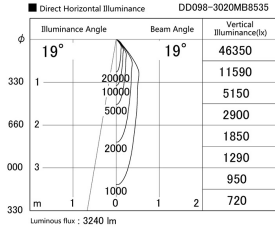

Item no. DD098-3020MB8535

Series Name:  $\Phi$ 150 Spark

|                  |                         |
|------------------|-------------------------|
| Installation     | Recessed mount          |
| Type             | $\Phi$ 150 Spark        |
| Fixture wattage  | 30.3W                   |
| Beam angle       | 19 deg                  |
| Color Temp.      | 3500K                   |
| CRI              | Ra>85                   |
| Luminous         | 3240 lm                 |
| Body             | Die-cast aluminum alloy |
| Body finish      | N/A                     |
| Trim finish      | Black                   |
| Reflector finish | Mirror                  |
| IP Rate          | IP20                    |
| Light source     | COB module              |
| Input Voltage    | AC220~240V              |
| Dimming Type     | Non-Dimmable            |
| Certificate      | CE, CCC                 |
| Cut Hole         | 150mm                   |

| Height (Weight) |             |
|-----------------|-------------|
| 65.3W           | 152 (1.5kg) |
| 48.5W           | 152 (1.5kg) |
| 44.3W           | 132 (1.3kg) |
| 33.8W           | 132 (1.3kg) |
| 30.3W           | 132 (1.3kg) |
| 23.0W           | 102 (1.0kg) |