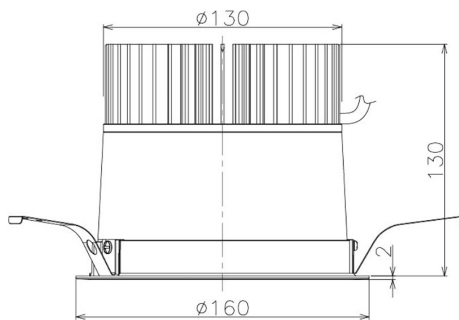

Item no. DD098-3020MB8535

Series Name:  $\Phi$ 150 Spark

|                  |                         |
|------------------|-------------------------|
| Installation     | Recessed mount          |
| Type             | $\Phi$ 150 Spark        |
| Fixture wattage  | 30.3W                   |
| Beam angle       | 19 deg                  |
| Color Temp.      | 3500K                   |
| CRI              | Ra>85                   |
| Luminous         | 3240 lm                 |
| Body             | Die-cast aluminum alloy |
| Body finish      | N/A                     |
| Trim finish      | Black                   |
| Reflector finish | Mirror                  |
| IP Rate          | IP20                    |
| Light source     | COB module              |
| Input Voltage    | AC220~240V              |
| Dimming Type     | Non-Dimmable            |
| Certificate      | CE, CCC                 |
| Cut Hole         | 150mm                   |

| Height (Weight) |             |
|-----------------|-------------|
| 65.3W           | 152 (1.5kg) |
| 48.5W           | 152 (1.5kg) |
| 44.3W           | 132 (1.3kg) |
| 33.8W           | 132 (1.3kg) |
| 30.3W           | 132 (1.3kg) |
| 23.0W           | 102 (1.0kg) |