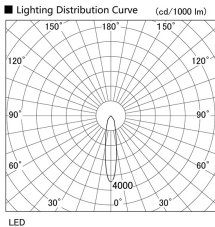

Item no. DD098-3020MB8535

Series Name: Φ 150 Spark

| | |
|------------------|-------------------------|
| Installation | Recessed mount |
| Type | |
| Fixture wattage | 30.3W |
| Beam angle | 19 deg |
| Color Temp. | 3500K |
| CRI | Ra>85 |
| Luminous | 3240 lm |
| Body | Die-cast aluminum alloy |
| Body finish | N/A |
| Trim finish | Black |
| Reflector finish | Mirror |
| IP Rate | IP20 |
| Light source | COB module |
| Input Voltage | AC220~240V |
| Dimming Type | Non-Dimmable |
| Certificate | CE, CCC |
| Cut Hole | 150mm |

| Height (Weight) | |
|-----------------|-------------|
| 65.3W | 152 (1.5kg) |
| 48.5W | 152 (1.5kg) |
| 44.3W | 132 (1.3kg) |
| 33.8W | 132 (1.3kg) |
| 30.3W | 132 (1.3kg) |
| 23.0W | 102 (1.0kg) |