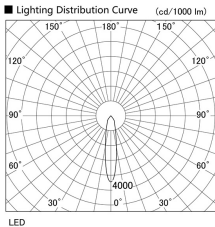

Item no. DD098-3020MB8535

Series Name:  $\Phi$ 150 Spark

|                  |                         |
|------------------|-------------------------|
| Installation     | Recessed mount          |
| Type             | $\Phi$ 150 Spark        |
| Fixture wattage  | 30.3W                   |
| Beam angle       | 19 deg                  |
| Color Temp.      | 3500K                   |
| CRI              | Ra>85                   |
| Luminous         | 3240 lm                 |
| Body             | Die-cast aluminum alloy |
| Body finish      | N/A                     |
| Trim finish      | Black                   |
| Reflector finish | Mirror                  |
| IP Rate          | IP20                    |
| Light source     | COB module              |
| Input Voltage    | AC220~240V              |
| Dimming Type     | Non-Dimmable            |
| Certificate      | CE, CCC                 |
| Cut Hole         | 150mm                   |

| Height (Weight) |             |
|-----------------|-------------|
| 65.3W           | 152 (1.5kg) |
| 48.5W           | 152 (1.5kg) |
| 44.3W           | 132 (1.3kg) |
| 33.8W           | 132 (1.3kg) |
| 30.3W           | 132 (1.3kg) |
| 23.0W           | 102 (1.0kg) |