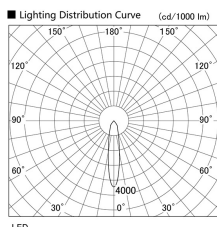

Item no. DD098-3020MB8540

Series Name:  $\Phi$ 150 Spark

|                  |                         |
|------------------|-------------------------|
| Installation     | Recessed mount          |
| Type             |                         |
| Fixture wattage  | 30.3W                   |
| Beam angle       | 19 deg                  |
| Color Temp.      | 4000K                   |
| CRI              | Ra>85                   |
| Luminous         | 3271 lm                 |
| Body             | Die-cast aluminum alloy |
| Body finish      | N/A                     |
| Trim finish      | Black                   |
| Reflector finish | Mirror                  |
| IP Rate          | IP20                    |
| Light source     | COB module              |
| Input Voltage    | AC220~240V              |
| Dimming Type     | Non-Dimmable            |
| Certificate      | CE, CCC                 |
| Cut Hole         | 150mm                   |

| Height (Weight) |             |
|-----------------|-------------|
| 65.3W           | 152 (1.5kg) |
| 48.5W           | 152 (1.5kg) |
| 44.3W           | 132 (1.3kg) |
| 33.8W           | 132 (1.3kg) |
| 30.3W           | 132 (1.3kg) |
| 23.0W           | 102 (1.0kg) |