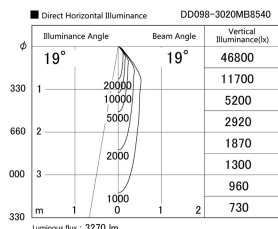

Item no. DD098-3020MB8540

Series Name:  $\Phi$ 150 Spark

|                  |                         |
|------------------|-------------------------|
| Installation     | Recessed mount          |
| Type             |                         |
| Fixture wattage  | 30.3W                   |
| Beam angle       | 19 deg                  |
| Color Temp.      | 4000K                   |
| CRI              | Ra>85                   |
| Luminous         | 3271 lm                 |
| Body             | Die-cast aluminum alloy |
| Body finish      | N/A                     |
| Trim finish      | Black                   |
| Reflector finish | Mirror                  |
| IP Rate          | IP20                    |
| Light source     | COB module              |
| Input Voltage    | AC220~240V              |
| Dimming Type     | Non-Dimmable            |
| Certificate      | CE, CCC                 |
| Cut Hole         | 150mm                   |

| Height (Weight) |             |
|-----------------|-------------|
| 65.3W           | 152 (1.5kg) |
| 48.5W           | 152 (1.5kg) |
| 44.3W           | 132 (1.3kg) |
| 33.8W           | 132 (1.3kg) |
| 30.3W           | 132 (1.3kg) |
| 23.0W           | 102 (1.0kg) |