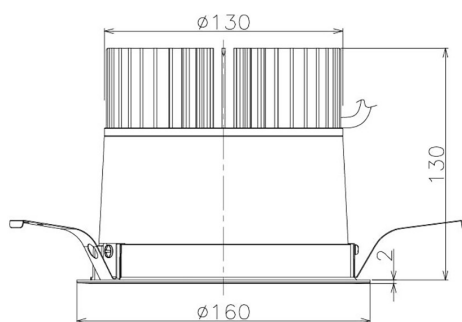

Item no. DD098-3020MB8540

Series Name:  $\Phi$ 150 Spark

|                  |                         |
|------------------|-------------------------|
| Installation     | Recessed mount          |
| Type             |                         |
| Fixture wattage  | 30.3W                   |
| Beam angle       | 19 deg                  |
| Color Temp.      | 4000K                   |
| CRI              | Ra>85                   |
| Luminous         | 3271 lm                 |
| Body             | Die-cast aluminum alloy |
| Body finish      | N/A                     |
| Trim finish      | Black                   |
| Reflector finish | Mirror                  |
| IP Rate          | IP20                    |
| Light source     | COB module              |
| Input Voltage    | AC220~240V              |
| Dimming Type     | Non-Dimmable            |
| Certificate      | CE, CCC                 |
| Cut Hole         | 150mm                   |

| Height (Weight) |             |
|-----------------|-------------|
| 65.3W           | 152 (1.5kg) |
| 48.5W           | 152 (1.5kg) |
| 44.3W           | 132 (1.3kg) |
| 33.8W           | 132 (1.3kg) |
| 30.3W           | 132 (1.3kg) |
| 23.0W           | 102 (1.0kg) |