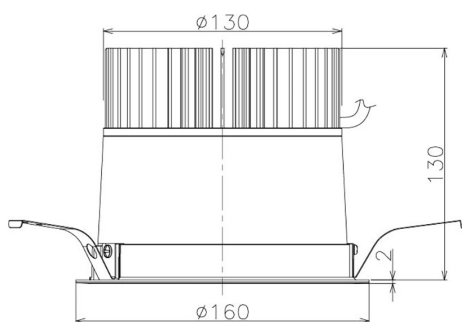

Item no. DD098-3020MB9030

Series Name: Φ 150 Spark

Installation	Recessed mount
Type	
Fixture wattage	30.3W
Beam angle	19 deg
Color Temp.	3000K
CRI	Ra>90
Luminous	2888 lm
Body	Die-cast aluminum alloy
Body finish	N/A
Trim finish	Black
Reflector finish	Mirror
IP Rate	IP20
Light source	COB module
Input Voltage	AC220~240V
Dimming Type	Non-Dimmable
Certificate	CE, CCC
Cut Hole	150mm

Height (Weight)	
65.3W	152 (1.5kg)
48.5W	152 (1.5kg)
44.3W	132 (1.3kg)
33.8W	132 (1.3kg)
30.3W	132 (1.3kg)
23.0W	102 (1.0kg)