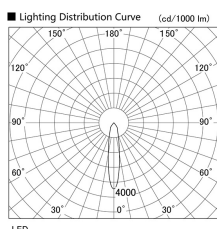

Item no. DD098-3020MB9030

Series Name: Φ 150 Spark

Installation	Recessed mount
Type	
Fixture wattage	30.3W
Beam angle	19 deg
Color Temp.	3000K
CRI	Ra>90
Luminous	2888 lm
Body	Die-cast aluminum alloy
Body finish	N/A
Trim finish	Black
Reflector finish	Mirror
IP Rate	IP20
Light source	COB module
Input Voltage	AC220~240V
Dimming Type	Non-Dimmable
Certificate	CE, CCC
Cut Hole	150mm

Height (Weight)	
65.3W	152 (1.5kg)
48.5W	152 (1.5kg)
44.3W	132 (1.3kg)
33.8W	132 (1.3kg)
30.3W	132 (1.3kg)
23.0W	102 (1.0kg)