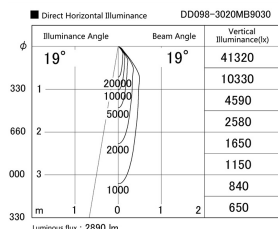

Item no. DD098-3020MB9030

Series Name: Φ 150 Spark

Installation	Recessed mount
Type	
Fixture wattage	30.3W
Beam angle	19 deg
Color Temp.	3000K
CRI	Ra>90
Luminous	2888 lm
Body	Die-cast aluminum alloy
Body finish	N/A
Trim finish	Black
Reflector finish	Mirror
IP Rate	IP20
Light source	COB module
Input Voltage	AC220~240V
Dimming Type	Non-Dimmable
Certificate	CE, CCC
Cut Hole	150mm

Height (Weight)	
65.3W	152 (1.5kg)
48.5W	152 (1.5kg)
44.3W	132 (1.3kg)
33.8W	132 (1.3kg)
30.3W	132 (1.3kg)
23.0W	102 (1.0kg)