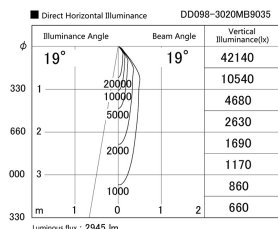

Item no. DD098-3020MB9035

Series Name: Φ 150 Spark

Installation	Recessed mount
Type	Φ 150 Spark
Fixture wattage	30.3W
Beam angle	19 deg
Color Temp.	3500K
CRI	Ra>90
Luminous	2946 lm
Body	Die-cast aluminum alloy
Body finish	N/A
Trim finish	Black
Reflector finish	Mirror
IP Rate	IP20
Light source	COB module
Input Voltage	AC220~240V
Dimming Type	Non-Dimmable
Certificate	CE, CCC
Cut Hole	150mm

Height (Weight)	
65.3W	152 (1.5kg)
48.5W	152 (1.5kg)
44.3W	132 (1.3kg)
33.8W	132 (1.3kg)
30.3W	132 (1.3kg)
23.0W	102 (1.0kg)