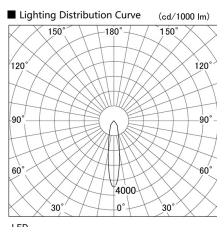

Item no. DD098-3020MB9035

Series Name: Φ 150 Spark

Installation	Recessed mount
Type	Φ 150 Spark
Fixture wattage	30.3W
Beam angle	19 deg
Color Temp.	3500K
CRI	Ra>90
Luminous	2946 lm
Body	Die-cast aluminum alloy
Body finish	N/A
Trim finish	Black
Reflector finish	Mirror
IP Rate	IP20
Light source	COB module
Input Voltage	AC220~240V
Dimming Type	Non-Dimmable
Certificate	CE, CCC
Cut Hole	150mm

Height (Weight)	
65.3W	152 (1.5kg)
48.5W	152 (1.5kg)
44.3W	132 (1.3kg)
33.8W	132 (1.3kg)
30.3W	132 (1.3kg)
23.0W	102 (1.0kg)