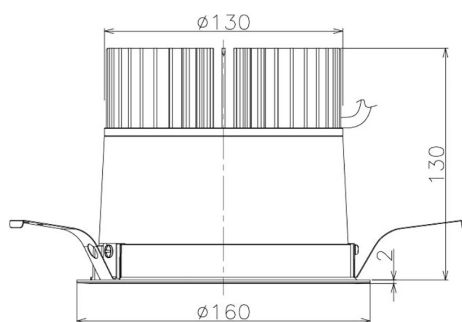

Item no. DD098-3020MB9035

Series Name:  $\Phi$ 150 Spark

Installation	Recessed mount
Type	
Fixture wattage	30.3W
Beam angle	19 deg
Color Temp.	3500K
CRI	Ra>90
Luminous	2946 lm
Body	Die-cast aluminum alloy
Body finish	N/A
Trim finish	Black
Reflector finish	Mirror
IP Rate	IP20
Light source	COB module
Input Voltage	AC220~240V
Dimming Type	Non-Dimmable
Certificate	CE, CCC
Cut Hole	150mm

Height (Weight)	
65.3W	152 (1.5kg)
48.5W	152 (1.5kg)
44.3W	132 (1.3kg)
33.8W	132 (1.3kg)
30.3W	132 (1.3kg)
23.0W	102 (1.0kg)