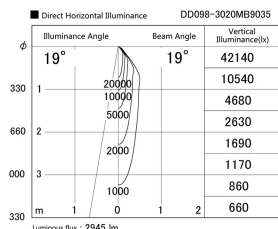

Item no. DD098-3020MB9035

Series Name:  $\Phi$ 150 Spark

Installation	Recessed mount
Type	
Fixture wattage	30.3W
Beam angle	19 deg
Color Temp.	3500K
CRI	Ra>90
Luminous	2946 lm
Body	Die-cast aluminum alloy
Body finish	N/A
Trim finish	Black
Reflector finish	Mirror
IP Rate	IP20
Light source	COB module
Input Voltage	AC220~240V
Dimming Type	Non-Dimmable
Certificate	CE, CCC
Cut Hole	150mm

Height (Weight)	
65.3W	152 (1.5kg)
48.5W	152 (1.5kg)
44.3W	132 (1.3kg)
33.8W	132 (1.3kg)
30.3W	132 (1.3kg)
23.0W	102 (1.0kg)