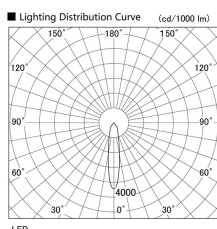

Item no. DD098-3020MB9035

Series Name:  $\Phi$ 150 Spark

Installation	Recessed mount
Type	
Fixture wattage	30.3W
Beam angle	19 deg
Color Temp.	3500K
CRI	Ra>90
Luminous	2946 lm
Body	Die-cast aluminum alloy
Body finish	N/A
Trim finish	Black
Reflector finish	Mirror
IP Rate	IP20
Light source	COB module
Input Voltage	AC220~240V
Dimming Type	Non-Dimmable
Certificate	CE, CCC
Cut Hole	150mm

Height (Weight)	
65.3W	152 (1.5kg)
48.5W	152 (1.5kg)
44.3W	132 (1.3kg)
33.8W	132 (1.3kg)
30.3W	132 (1.3kg)
23.0W	102 (1.0kg)