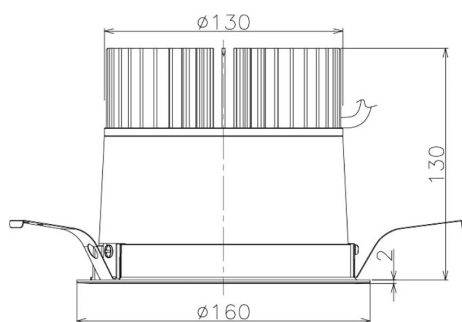

Item no. DD098-3020MB9035

Series Name: Φ 150 Spark

Installation	Recessed mount
Type	Φ 150 Spark
Fixture wattage	30.3W
Beam angle	19 deg
Color Temp.	3500K
CRI	Ra>90
Luminous	2946 lm
Body	Die-cast aluminum alloy
Body finish	N/A
Trim finish	Black
Reflector finish	Mirror
IP Rate	IP20
Light source	COB module
Input Voltage	AC220~240V
Dimming Type	Non-Dimmable
Certificate	CE, CCC
Cut Hole	150mm

Height (Weight)	
65.3W	152 (1.5kg)
48.5W	152 (1.5kg)
44.3W	132 (1.3kg)
33.8W	132 (1.3kg)
30.3W	132 (1.3kg)
23.0W	102 (1.0kg)