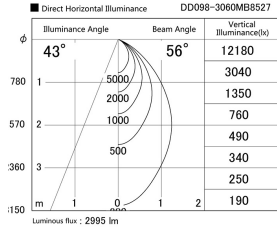

Item no. DD098-3060MB8527

Series Name:  $\Phi$ 150 Spark

Installation	Recessed mount
Type	
Fixture wattage	30.3W
Beam angle	42 deg
Color Temp.	2700K
CRI	Ra>85
Luminous	2993 lm
Body	Die-cast aluminum alloy
Body finish	N/A
Trim finish	Black
Reflector finish	Mirror
IP Rate	IP20
Light source	COB module
Input Voltage	AC220~240V
Dimming Type	Non-Dimmable
Certificate	CE, CCC
Cut Hole	150mm

Height (Weight)	
65.3W	152 (1.5kg)
48.5W	152 (1.5kg)
44.3W	132 (1.3kg)
33.8W	132 (1.3kg)
30.3W	132 (1.3kg)
23.0W	102 (1.0kg)