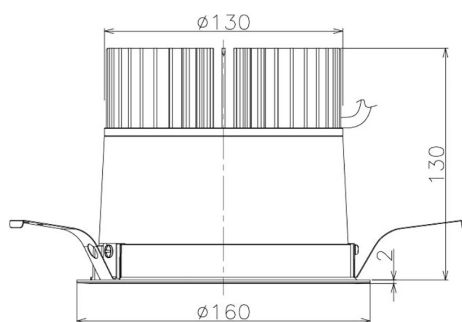

Item no. DD098-3060MB8527

Series Name: Φ 150 Spark

Installation	Recessed mount
Type	
Fixture wattage	30.3W
Beam angle	42 deg
Color Temp.	2700K
CRI	Ra>85
Luminous	2993 lm
Body	Die-cast aluminum alloy
Body finish	N/A
Trim finish	Black
Reflector finish	Mirror
IP Rate	IP20
Light source	COB module
Input Voltage	AC220~240V
Dimming Type	Non-Dimmable
Certificate	CE, CCC
Cut Hole	150mm

Height (Weight)	
65.3W	152 (1.5kg)
48.5W	152 (1.5kg)
44.3W	132 (1.3kg)
33.8W	132 (1.3kg)
30.3W	132 (1.3kg)
23.0W	102 (1.0kg)