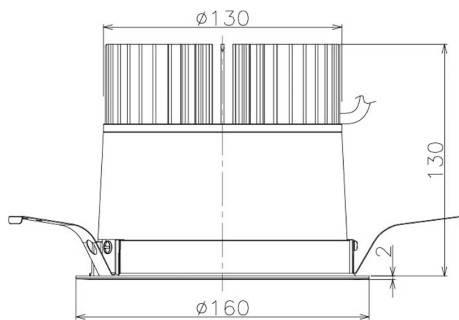

Item no. DD098-3060MB8527

Series Name:  $\Phi$ 150 Spark

Installation	Recessed mount
Type	
Fixture wattage	30.3W
Beam angle	42 deg
Color Temp.	2700K
CRI	Ra>85
Luminous	2993 lm
Body	Die-cast aluminum alloy
Body finish	N/A
Trim finish	Black
Reflector finish	Mirror
IP Rate	IP20
Light source	COB module
Input Voltage	AC220~240V
Dimming Type	Non-Dimmable
Certificate	CE, CCC
Cut Hole	150mm

Height (Weight)	
65.3W	152 (1.5kg)
48.5W	152 (1.5kg)
44.3W	132 (1.3kg)
33.8W	132 (1.3kg)
30.3W	132 (1.3kg)
23.0W	102 (1.0kg)