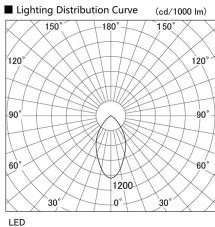

Item no. DD098-3060MB8527

Series Name:  $\Phi$ 150 Spark

Installation	Recessed mount
Type	
Fixture wattage	30.3W
Beam angle	42 deg
Color Temp.	2700K
CRI	Ra>85
Luminous	2993 lm
Body	Die-cast aluminum alloy
Body finish	N/A
Trim finish	Black
Reflector finish	Mirror
IP Rate	IP20
Light source	COB module
Input Voltage	AC220~240V
Dimming Type	Non-Dimmable
Certificate	CE, CCC
Cut Hole	150mm

Height (Weight)	
65.3W	152 (1.5kg)
48.5W	152 (1.5kg)
44.3W	132 (1.3kg)
33.8W	132 (1.3kg)
30.3W	132 (1.3kg)
23.0W	102 (1.0kg)