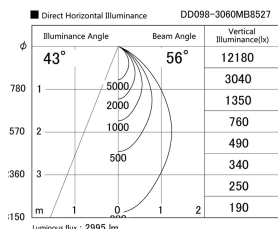

Item no. DD098-3060MB8527

Series Name: Φ 150 Spark

Installation	Recessed mount
Type	
Fixture wattage	30.3W
Beam angle	42 deg
Color Temp.	2700K
CRI	Ra>85
Luminous	2993 lm
Body	Die-cast aluminum alloy
Body finish	N/A
Trim finish	Black
Reflector finish	Mirror
IP Rate	IP20
Light source	COB module
Input Voltage	AC220~240V
Dimming Type	Non-Dimmable
Certificate	CE, CCC
Cut Hole	150mm

Height (Weight)	
65.3W	152 (1.5kg)
48.5W	152 (1.5kg)
44.3W	132 (1.3kg)
33.8W	132 (1.3kg)
30.3W	132 (1.3kg)
23.0W	102 (1.0kg)