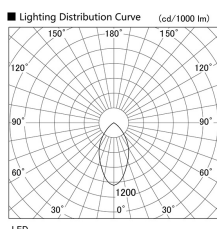

Item no. DD098-3060MB8527

Series Name: Φ 150 Spark

Installation	Recessed mount
Type	
Fixture wattage	30.3W
Beam angle	42 deg
Color Temp.	2700K
CRI	Ra>85
Luminous	2993 lm
Body	Die-cast aluminum alloy
Body finish	N/A
Trim finish	Black
Reflector finish	Mirror
IP Rate	IP20
Light source	COB module
Input Voltage	AC220~240V
Dimming Type	Non-Dimmable
Certificate	CE, CCC
Cut Hole	150mm

Height (Weight)	
65.3W	152 (1.5kg)
48.5W	152 (1.5kg)
44.3W	132 (1.3kg)
33.8W	132 (1.3kg)
30.3W	132 (1.3kg)
23.0W	102 (1.0kg)