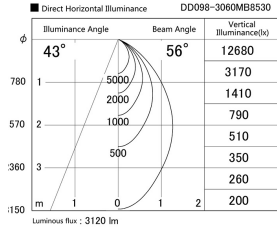

Item no. DD098-3060MB8530

Series Name: Φ 150 Spark

| | |
|------------------|-------------------------|
| Installation | Recessed mount |
| Type | Φ 150 Spark |
| Fixture wattage | 30.3W |
| Beam angle | 42 deg |
| Color Temp. | 3000K |
| CRI | Ra>85 |
| Luminous | 3118 lm |
| Body | Die-cast aluminum alloy |
| Body finish | N/A |
| Trim finish | Black |
| Reflector finish | Mirror |
| IP Rate | IP20 |
| Light source | COB module |
| Input Voltage | AC220~240V |
| Dimming Type | Non-Dimmable |
| Certificate | CE, CCC |
| Cut Hole | 150mm |

| Height (Weight) | |
|-----------------|-------------|
| 65.3W | 152 (1.5kg) |
| 48.5W | 152 (1.5kg) |
| 44.3W | 132 (1.3kg) |
| 33.8W | 132 (1.3kg) |
| 30.3W | 132 (1.3kg) |
| 23.0W | 102 (1.0kg) |