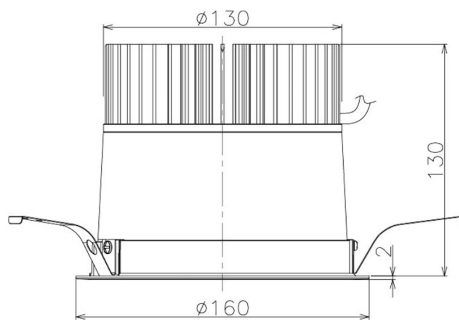

Item no. DD098-3060MB8530

Series Name: Φ 150 Spark

| | |
|------------------|-------------------------|
| Installation | Recessed mount |
| Type | Φ 150 Spark |
| Fixture wattage | 30.3W |
| Beam angle | 42 deg |
| Color Temp. | 3000K |
| CRI | Ra>85 |
| Luminous | 3118 lm |
| Body | Die-cast aluminum alloy |
| Body finish | N/A |
| Trim finish | Black |
| Reflector finish | Mirror |
| IP Rate | IP20 |
| Light source | COB module |
| Input Voltage | AC220~240V |
| Dimming Type | Non-Dimmable |
| Certificate | CE, CCC |
| Cut Hole | 150mm |

| Height (Weight) | |
|-----------------|-------------|
| 65.3W | 152 (1.5kg) |
| 48.5W | 152 (1.5kg) |
| 44.3W | 132 (1.3kg) |
| 33.8W | 132 (1.3kg) |
| 30.3W | 132 (1.3kg) |
| 23.0W | 102 (1.0kg) |