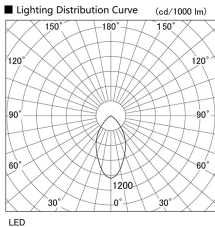

Item no. DD098-3060MB8530

Series Name:  $\Phi$ 150 Spark

Installation	Recessed mount
Type	
Fixture wattage	30.3W
Beam angle	42 deg
Color Temp.	3000K
CRI	Ra>85
Luminous	3118 lm
Body	Die-cast aluminum alloy
Body finish	N/A
Trim finish	Black
Reflector finish	Mirror
IP Rate	IP20
Light source	COB module
Input Voltage	AC220~240V
Dimming Type	Non-Dimmable
Certificate	CE, CCC
Cut Hole	150mm

Height (Weight)	
65.3W	152 (1.5kg)
48.5W	152 (1.5kg)
44.3W	132 (1.3kg)
33.8W	132 (1.3kg)
30.3W	132 (1.3kg)
23.0W	102 (1.0kg)