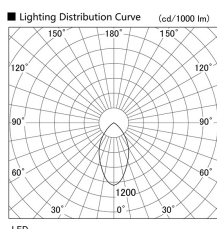

Item no. DD098-3060MB8530

Series Name: Φ 150 Spark

Installation	Recessed mount
Type	Φ 150 Spark
Fixture wattage	30.3W
Beam angle	42 deg
Color Temp.	3000K
CRI	Ra>85
Luminous	3118 lm
Body	Die-cast aluminum alloy
Body finish	N/A
Trim finish	Black
Reflector finish	Mirror
IP Rate	IP20
Light source	COB module
Input Voltage	AC220~240V
Dimming Type	Non-Dimmable
Certificate	CE, CCC
Cut Hole	150mm

Height (Weight)	
65.3W	152 (1.5kg)
48.5W	152 (1.5kg)
44.3W	132 (1.3kg)
33.8W	132 (1.3kg)
30.3W	132 (1.3kg)
23.0W	102 (1.0kg)