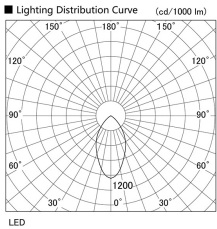

Item no. DD098-3060MB8530

Series Name: Φ 150 Spark

| | |
|------------------|-------------------------|
| Installation | Recessed mount |
| Type | Φ 150 Spark |
| Fixture wattage | 30.3W |
| Beam angle | 42 deg |
| Color Temp. | 3000K |
| CRI | Ra>85 |
| Luminous | 3118 lm |
| Body | Die-cast aluminum alloy |
| Body finish | N/A |
| Trim finish | Black |
| Reflector finish | Mirror |
| IP Rate | IP20 |
| Light source | COB module |
| Input Voltage | AC220~240V |
| Dimming Type | Non-Dimmable |
| Certificate | CE, CCC |
| Cut Hole | 150mm |

| Height (Weight) | |
|-----------------|-------------|
| 65.3W | 152 (1.5kg) |
| 48.5W | 152 (1.5kg) |
| 44.3W | 132 (1.3kg) |
| 33.8W | 132 (1.3kg) |
| 30.3W | 132 (1.3kg) |
| 23.0W | 102 (1.0kg) |