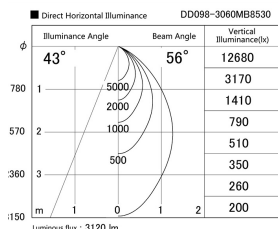

Item no. DD098-3060MB8530

Series Name: Φ 150 Spark

Installation	Recessed mount
Type	Φ 150 Spark
Fixture wattage	30.3W
Beam angle	42 deg
Color Temp.	3000K
CRI	Ra>85
Luminous	3118 lm
Body	Die-cast aluminum alloy
Body finish	N/A
Trim finish	Black
Reflector finish	Mirror
IP Rate	IP20
Light source	COB module
Input Voltage	AC220~240V
Dimming Type	Non-Dimmable
Certificate	CE, CCC
Cut Hole	150mm

Height (Weight)	
65.3W	152 (1.5kg)
48.5W	152 (1.5kg)
44.3W	132 (1.3kg)
33.8W	132 (1.3kg)
30.3W	132 (1.3kg)
23.0W	102 (1.0kg)