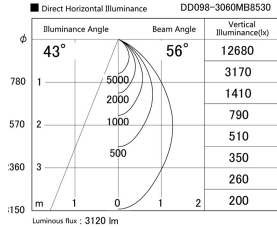

Item no. DD098-3060MB8530

Series Name:  $\Phi$ 150 Spark

Installation	Recessed mount
Type	
Fixture wattage	30.3W
Beam angle	42 deg
Color Temp.	3000K
CRI	Ra>85
Luminous	3118 lm
Body	Die-cast aluminum alloy
Body finish	N/A
Trim finish	Black
Reflector finish	Mirror
IP Rate	IP20
Light source	COB module
Input Voltage	AC220~240V
Dimming Type	Non-Dimmable
Certificate	CE, CCC
Cut Hole	150mm

Height (Weight)	
65.3W	152 (1.5kg)
48.5W	152 (1.5kg)
44.3W	132 (1.3kg)
33.8W	132 (1.3kg)
30.3W	132 (1.3kg)
23.0W	102 (1.0kg)