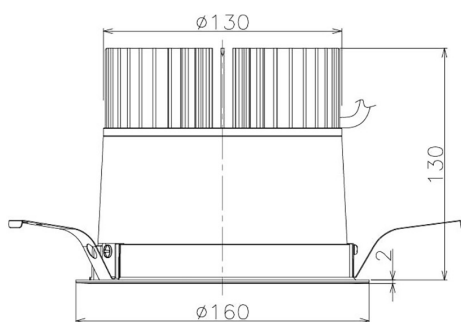

Item no. DD098-3060MB8530

Series Name: Φ 150 Spark

Installation	Recessed mount
Type	Φ 150 Spark
Fixture wattage	30.3W
Beam angle	42 deg
Color Temp.	3000K
CRI	Ra>85
Luminous	3118 lm
Body	Die-cast aluminum alloy
Body finish	N/A
Trim finish	Black
Reflector finish	Mirror
IP Rate	IP20
Light source	COB module
Input Voltage	AC220~240V
Dimming Type	Non-Dimmable
Certificate	CE, CCC
Cut Hole	150mm

Height (Weight)	
65.3W	152 (1.5kg)
48.5W	152 (1.5kg)
44.3W	132 (1.3kg)
33.8W	132 (1.3kg)
30.3W	132 (1.3kg)
23.0W	102 (1.0kg)