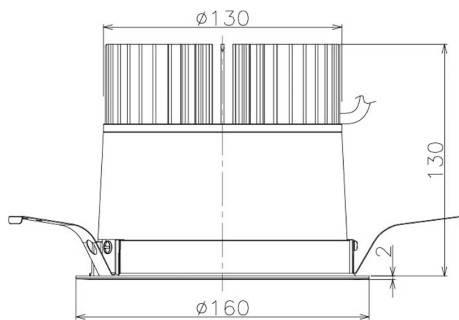

Item no. DD098-3060MB8530

Series Name:  $\Phi$ 150 Spark

Installation	Recessed mount
Type	
Fixture wattage	30.3W
Beam angle	42 deg
Color Temp.	3000K
CRI	Ra>85
Luminous	3118 lm
Body	Die-cast aluminum alloy
Body finish	N/A
Trim finish	Black
Reflector finish	Mirror
IP Rate	IP20
Light source	COB module
Input Voltage	AC220~240V
Dimming Type	Non-Dimmable
Certificate	CE, CCC
Cut Hole	150mm

Height (Weight)	
65.3W	152 (1.5kg)
48.5W	152 (1.5kg)
44.3W	132 (1.3kg)
33.8W	132 (1.3kg)
30.3W	132 (1.3kg)
23.0W	102 (1.0kg)