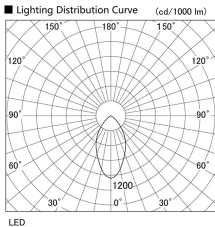

Item no. DD098-3060MB8535

Series Name: Φ 150 Spark

Installation	Recessed mount
Type	Φ 150 Spark
Fixture wattage	30.3W
Beam angle	42 deg
Color Temp.	3500K
CRI	Ra>85
Luminous	3180 lm
Body	Die-cast aluminum alloy
Body finish	N/A
Trim finish	Black
Reflector finish	Mirror
IP Rate	IP20
Light source	COB module
Input Voltage	AC220~240V
Dimming Type	Non-Dimmable
Certificate	CE, CCC
Cut Hole	150mm

Height (Weight)	
65.3W	152 (1.5kg)
48.5W	152 (1.5kg)
44.3W	132 (1.3kg)
33.8W	132 (1.3kg)
30.3W	132 (1.3kg)
23.0W	102 (1.0kg)