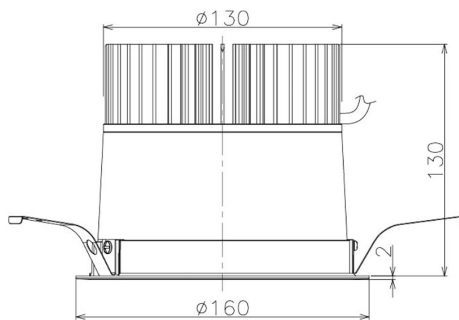

Item no. DD098-3060MB8535

Series Name: Φ 150 Spark

Installation	Recessed mount
Type	Φ 150 Spark
Fixture wattage	30.3W
Beam angle	42 deg
Color Temp.	3500K
CRI	Ra>85
Luminous	3180 lm
Body	Die-cast aluminum alloy
Body finish	N/A
Trim finish	Black
Reflector finish	Mirror
IP Rate	IP20
Light source	COB module
Input Voltage	AC220~240V
Dimming Type	Non-Dimmable
Certificate	CE, CCC
Cut Hole	150mm

Height (Weight)	
65.3W	152 (1.5kg)
48.5W	152 (1.5kg)
44.3W	132 (1.3kg)
33.8W	132 (1.3kg)
30.3W	132 (1.3kg)
23.0W	102 (1.0kg)