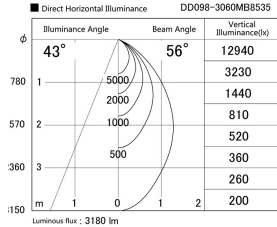

Item no. DD098-3060MB8535

Series Name: Φ 150 Spark

Installation	Recessed mount
Type	Φ 150 Spark
Fixture wattage	30.3W
Beam angle	42 deg
Color Temp.	3500K
CRI	Ra>85
Luminous	3180 lm
Body	Die-cast aluminum alloy
Body finish	N/A
Trim finish	Black
Reflector finish	Mirror
IP Rate	IP20
Light source	COB module
Input Voltage	AC220~240V
Dimming Type	Non-Dimmable
Certificate	CE, CCC
Cut Hole	150mm

Height (Weight)	
65.3W	152 (1.5kg)
48.5W	152 (1.5kg)
44.3W	132 (1.3kg)
33.8W	132 (1.3kg)
30.3W	132 (1.3kg)
23.0W	102 (1.0kg)