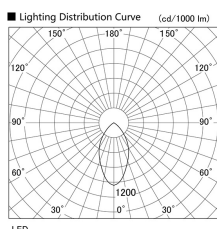

Item no. DD098-3060MB8540

Series Name: Φ 150 Spark

Installation	Recessed mount
Type	Φ 150 Spark
Fixture wattage	30.3W
Beam angle	42 deg
Color Temp.	4000K
CRI	Ra>85
Luminous	3212 lm
Body	Die-cast aluminum alloy
Body finish	N/A
Trim finish	Black
Reflector finish	Mirror
IP Rate	IP20
Light source	COB module
Input Voltage	AC220~240V
Dimming Type	Non-Dimmable
Certificate	CE, CCC
Cut Hole	150mm

Height (Weight)	
65.3W	152 (1.5kg)
48.5W	152 (1.5kg)
44.3W	132 (1.3kg)
33.8W	132 (1.3kg)
30.3W	132 (1.3kg)
23.0W	102 (1.0kg)