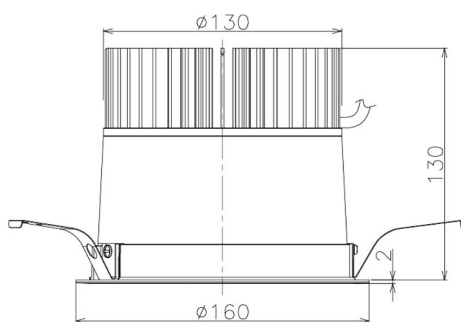

Item no. DD098-3060MB8540

Series Name: Φ 150 Spark

Installation	Recessed mount
Type	Φ 150 Spark
Fixture wattage	30.3W
Beam angle	42 deg
Color Temp.	4000K
CRI	Ra>85
Luminous	3212 lm
Body	Die-cast aluminum alloy
Body finish	N/A
Trim finish	Black
Reflector finish	Mirror
IP Rate	IP20
Light source	COB module
Input Voltage	AC220~240V
Dimming Type	Non-Dimmable
Certificate	CE, CCC
Cut Hole	150mm

Height (Weight)	
65.3W	152 (1.5kg)
48.5W	152 (1.5kg)
44.3W	132 (1.3kg)
33.8W	132 (1.3kg)
30.3W	132 (1.3kg)
23.0W	102 (1.0kg)