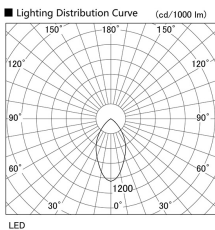

Item no. DD098-3060MB8540

Series Name:  $\Phi$ 150 Spark

Installation	Recessed mount
Type	
Fixture wattage	30.3W
Beam angle	42 deg
Color Temp.	4000K
CRI	Ra>85
Luminous	3212 lm
Body	Die-cast aluminum alloy
Body finish	N/A
Trim finish	Black
Reflector finish	Mirror
IP Rate	IP20
Light source	COB module
Input Voltage	AC220~240V
Dimming Type	Non-Dimmable
Certificate	CE, CCC
Cut Hole	150mm

Height (Weight)	
65.3W	152 (1.5kg)
48.5W	152 (1.5kg)
44.3W	132 (1.3kg)
33.8W	132 (1.3kg)
30.3W	132 (1.3kg)
23.0W	102 (1.0kg)