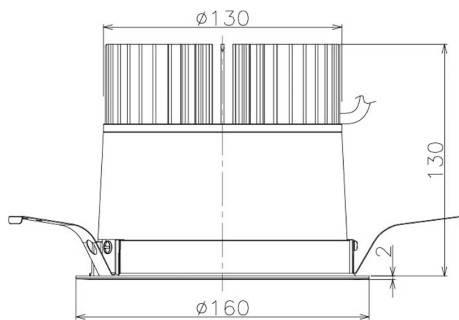

Item no. DD098-3060MB8540

Series Name:  $\Phi$ 150 Spark

Installation	Recessed mount
Type	
Fixture wattage	30.3W
Beam angle	42 deg
Color Temp.	4000K
CRI	Ra>85
Luminous	3212 lm
Body	Die-cast aluminum alloy
Body finish	N/A
Trim finish	Black
Reflector finish	Mirror
IP Rate	IP20
Light source	COB module
Input Voltage	AC220~240V
Dimming Type	Non-Dimmable
Certificate	CE, CCC
Cut Hole	150mm

Height (Weight)	
65.3W	152 (1.5kg)
48.5W	152 (1.5kg)
44.3W	132 (1.3kg)
33.8W	132 (1.3kg)
30.3W	132 (1.3kg)
23.0W	102 (1.0kg)