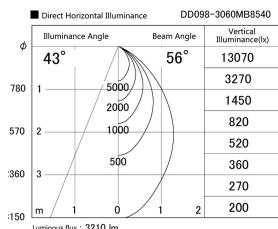

Item no. DD098-3060MB8540

Series Name: Φ 150 Spark

Installation	Recessed mount
Type	Φ 150 Spark
Fixture wattage	30.3W
Beam angle	42 deg
Color Temp.	4000K
CRI	Ra>85
Luminous	3212 lm
Body	Die-cast aluminum alloy
Body finish	N/A
Trim finish	Black
Reflector finish	Mirror
IP Rate	IP20
Light source	COB module
Input Voltage	AC220~240V
Dimming Type	Non-Dimmable
Certificate	CE, CCC
Cut Hole	150mm

Height (Weight)	
65.3W	152 (1.5kg)
48.5W	152 (1.5kg)
44.3W	132 (1.3kg)
33.8W	132 (1.3kg)
30.3W	132 (1.3kg)
23.0W	102 (1.0kg)