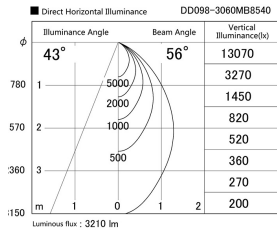

Item no. DD098-3060MB8540

Series Name:  $\Phi$ 150 Spark

Installation	Recessed mount
Type	
Fixture wattage	30.3W
Beam angle	42 deg
Color Temp.	4000K
CRI	Ra>85
Luminous	3212 lm
Body	Die-cast aluminum alloy
Body finish	N/A
Trim finish	Black
Reflector finish	Mirror
IP Rate	IP20
Light source	COB module
Input Voltage	AC220~240V
Dimming Type	Non-Dimmable
Certificate	CE, CCC
Cut Hole	150mm

Height (Weight)	
65.3W	152 (1.5kg)
48.5W	152 (1.5kg)
44.3W	132 (1.3kg)
33.8W	132 (1.3kg)
30.3W	132 (1.3kg)
23.0W	102 (1.0kg)