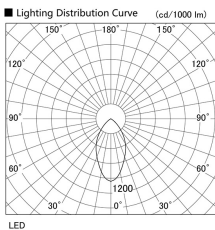

Item no. DD098-3060MB9027

Series Name: Φ 150 Spark

Installation	Recessed mount
Type	
Fixture wattage	30.3W
Beam angle	42 deg
Color Temp.	2700K
CRI	Ra>90
Luminous	2722 lm
Body	Die-cast aluminum alloy
Body finish	N/A
Trim finish	Black
Reflector finish	Mirror
IP Rate	IP20
Light source	COB module
Input Voltage	AC220~240V
Dimming Type	Non-Dimmable
Certificate	CE, CCC
Cut Hole	150mm

Height (Weight)	
65.3W	152 (1.5kg)
48.5W	152 (1.5kg)
44.3W	132 (1.3kg)
33.8W	132 (1.3kg)
30.3W	132 (1.3kg)
23.0W	102 (1.0kg)