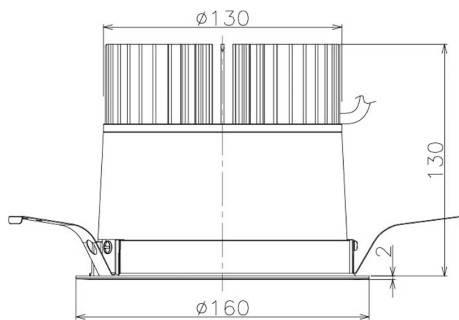

Item no. DD098-3060MB9027

Series Name: Φ 150 Spark

Installation	Recessed mount
Type	
Fixture wattage	30.3W
Beam angle	42 deg
Color Temp.	2700K
CRI	Ra>90
Luminous	2722 lm
Body	Die-cast aluminum alloy
Body finish	N/A
Trim finish	Black
Reflector finish	Mirror
IP Rate	IP20
Light source	COB module
Input Voltage	AC220~240V
Dimming Type	Non-Dimmable
Certificate	CE, CCC
Cut Hole	150mm

Height (Weight)	
65.3W	152 (1.5kg)
48.5W	152 (1.5kg)
44.3W	132 (1.3kg)
33.8W	132 (1.3kg)
30.3W	132 (1.3kg)
23.0W	102 (1.0kg)