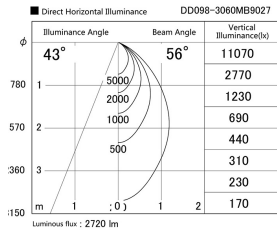

Item no. DD098-3060MB9027

Series Name: Φ 150 Spark

Installation	Recessed mount
Type	
Fixture wattage	30.3W
Beam angle	42 deg
Color Temp.	2700K
CRI	Ra>90
Luminous	2722 lm
Body	Die-cast aluminum alloy
Body finish	N/A
Trim finish	Black
Reflector finish	Mirror
IP Rate	IP20
Light source	COB module
Input Voltage	AC220~240V
Dimming Type	Non-Dimmable
Certificate	CE, CCC
Cut Hole	150mm

Height (Weight)	
65.3W	152 (1.5kg)
48.5W	152 (1.5kg)
44.3W	132 (1.3kg)
33.8W	132 (1.3kg)
30.3W	132 (1.3kg)
23.0W	102 (1.0kg)