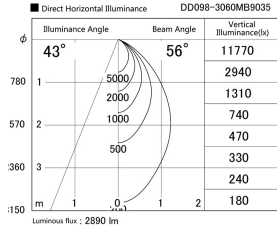

Item no. DD098-3060MB9035

Series Name: Φ 150 Spark

Installation	Recessed mount
Type	
Fixture wattage	30.3W
Beam angle	42 deg
Color Temp.	3500K
CRI	Ra>90
Luminous	2892 lm
Body	Die-cast aluminum alloy
Body finish	N/A
Trim finish	Black
Reflector finish	Mirror
IP Rate	IP20
Light source	COB module
Input Voltage	AC220~240V
Dimming Type	Non-Dimmable
Certificate	CE, CCC
Cut Hole	150mm

Height (Weight)	
65.3W	152 (1.5kg)
48.5W	152 (1.5kg)
44.3W	132 (1.3kg)
33.8W	132 (1.3kg)
30.3W	132 (1.3kg)
23.0W	102 (1.0kg)