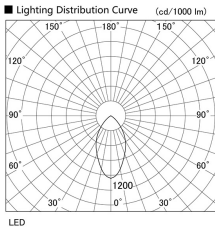

Item no. DD098-3060MB9035

Series Name: Φ 150 Spark

Installation	Recessed mount
Type	
Fixture wattage	30.3W
Beam angle	42 deg
Color Temp.	3500K
CRI	Ra>90
Luminous	2892 lm
Body	Die-cast aluminum alloy
Body finish	N/A
Trim finish	Black
Reflector finish	Mirror
IP Rate	IP20
Light source	COB module
Input Voltage	AC220~240V
Dimming Type	Non-Dimmable
Certificate	CE, CCC
Cut Hole	150mm

Height (Weight)	
65.3W	152 (1.5kg)
48.5W	152 (1.5kg)
44.3W	132 (1.3kg)
33.8W	132 (1.3kg)
30.3W	132 (1.3kg)
23.0W	102 (1.0kg)