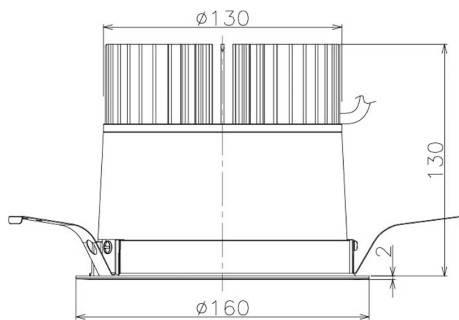

Item no. DD098-3060MB9035

Series Name: Φ 150 Spark

Installation	Recessed mount
Type	
Fixture wattage	30.3W
Beam angle	42 deg
Color Temp.	3500K
CRI	Ra>90
Luminous	2892 lm
Body	Die-cast aluminum alloy
Body finish	N/A
Trim finish	Black
Reflector finish	Mirror
IP Rate	IP20
Light source	COB module
Input Voltage	AC220~240V
Dimming Type	Non-Dimmable
Certificate	CE, CCC
Cut Hole	150mm

Height (Weight)	
65.3W	152 (1.5kg)
48.5W	152 (1.5kg)
44.3W	132 (1.3kg)
33.8W	132 (1.3kg)
30.3W	132 (1.3kg)
23.0W	102 (1.0kg)