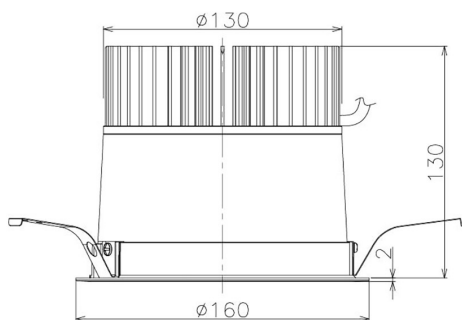

Item no. DD098-3060MB9040

Series Name:  $\Phi$ 150 Spark

Installation	Recessed mount
Type	
Fixture wattage	30.3W
Beam angle	42 deg
Color Temp.	4000K
CRI	Ra>90
Luminous	2920 lm
Body	Die-cast aluminum alloy
Body finish	N/A
Trim finish	Black
Reflector finish	Mirror
IP Rate	IP20
Light source	COB module
Input Voltage	AC220~240V
Dimming Type	Non-Dimmable
Certificate	CE, CCC
Cut Hole	150mm

Height (Weight)	
65.3W	152 (1.5kg)
48.5W	152 (1.5kg)
44.3W	132 (1.3kg)
33.8W	132 (1.3kg)
30.3W	132 (1.3kg)
23.0W	102 (1.0kg)