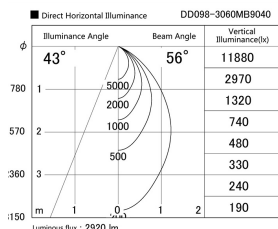

Item no. DD098-3060MB9040

Series Name:  $\Phi$ 150 Spark

Installation	Recessed mount
Type	
Fixture wattage	30.3W
Beam angle	42 deg
Color Temp.	4000K
CRI	Ra>90
Luminous	2920 lm
Body	Die-cast aluminum alloy
Body finish	N/A
Trim finish	Black
Reflector finish	Mirror
IP Rate	IP20
Light source	COB module
Input Voltage	AC220~240V
Dimming Type	Non-Dimmable
Certificate	CE, CCC
Cut Hole	150mm

Height (Weight)	
65.3W	152 (1.5kg)
48.5W	152 (1.5kg)
44.3W	132 (1.3kg)
33.8W	132 (1.3kg)
30.3W	132 (1.3kg)
23.0W	102 (1.0kg)