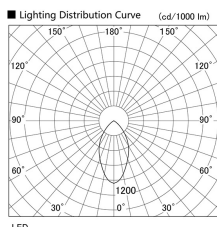

Item no. DD098-3060MB9040

Series Name:  $\Phi$ 150 Spark

Installation	Recessed mount
Type	
Fixture wattage	30.3W
Beam angle	42 deg
Color Temp.	4000K
CRI	Ra>90
Luminous	2920 lm
Body	Die-cast aluminum alloy
Body finish	N/A
Trim finish	Black
Reflector finish	Mirror
IP Rate	IP20
Light source	COB module
Input Voltage	AC220~240V
Dimming Type	Non-Dimmable
Certificate	CE, CCC
Cut Hole	150mm

Height (Weight)	
65.3W	152 (1.5kg)
48.5W	152 (1.5kg)
44.3W	132 (1.3kg)
33.8W	132 (1.3kg)
30.3W	132 (1.3kg)
23.0W	102 (1.0kg)