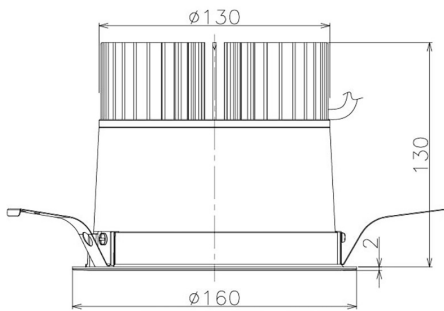

Item no. DD098-3420MB8527

Series Name: Φ 150 Spark

Installation	Recessed mount
Type	Φ 150 Spark
Fixture wattage	33.8W
Beam angle	19 deg
Color Temp.	2700K
CRI	Ra>85
Luminous	3319 lm
Body	Die-cast aluminum alloy
Body finish	N/A
Trim finish	Black
Reflector finish	Mirror
IP Rate	IP20
Light source	COB module
Input Voltage	AC220~240V
Dimming Type	Non-Dimmable
Certificate	CE, CCC
Cut Hole	150mm

Height (Weight)	
65.3W	152 (1.5kg)
48.5W	152 (1.5kg)
44.3W	132 (1.3kg)
33.8W	132 (1.3kg)
30.3W	132 (1.3kg)
23.0W	102 (1.0kg)