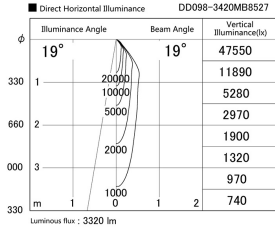

Item no. DD098-3420MB8527

Series Name: Φ 150 Spark

Installation	Recessed mount
Type	Φ 150 Spark
Fixture wattage	33.8W
Beam angle	19 deg
Color Temp.	2700K
CRI	Ra>85
Luminous	3319 lm
Body	Die-cast aluminum alloy
Body finish	N/A
Trim finish	Black
Reflector finish	Mirror
IP Rate	IP20
Light source	COB module
Input Voltage	AC220~240V
Dimming Type	Non-Dimmable
Certificate	CE, CCC
Cut Hole	150mm

Height (Weight)	
65.3W	152 (1.5kg)
48.5W	152 (1.5kg)
44.3W	132 (1.3kg)
33.8W	132 (1.3kg)
30.3W	132 (1.3kg)
23.0W	102 (1.0kg)