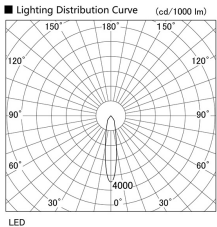

Item no. DD098-3420MB8527

Series Name: Φ 150 Spark

Installation	Recessed mount
Type	Φ 150 Spark
Fixture wattage	33.8W
Beam angle	19 deg
Color Temp.	2700K
CRI	Ra>85
Luminous	3319 lm
Body	Die-cast aluminum alloy
Body finish	N/A
Trim finish	Black
Reflector finish	Mirror
IP Rate	IP20
Light source	COB module
Input Voltage	AC220~240V
Dimming Type	Non-Dimmable
Certificate	CE, CCC
Cut Hole	150mm

Height (Weight)	
65.3W	152 (1.5kg)
48.5W	152 (1.5kg)
44.3W	132 (1.3kg)
33.8W	132 (1.3kg)
30.3W	132 (1.3kg)
23.0W	102 (1.0kg)