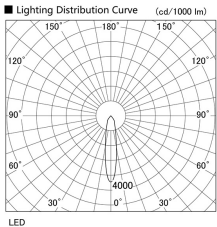

Item no. DD098-3420MB8535

Series Name: Φ 150 Spark

Installation	Recessed mount
Type	
Fixture wattage	33.8W
Beam angle	19 deg
Color Temp.	3500K
CRI	Ra>85
Luminous	3526 lm
Body	Die-cast aluminum alloy
Body finish	N/A
Trim finish	Black
Reflector finish	Mirror
IP Rate	IP20
Light source	COB module
Input Voltage	AC220~240V
Dimming Type	Non-Dimmable
Certificate	CE, CCC
Cut Hole	150mm

Height (Weight)	
65.3W	152 (1.5kg)
48.5W	152 (1.5kg)
44.3W	132 (1.3kg)
33.8W	132 (1.3kg)
30.3W	132 (1.3kg)
23.0W	102 (1.0kg)