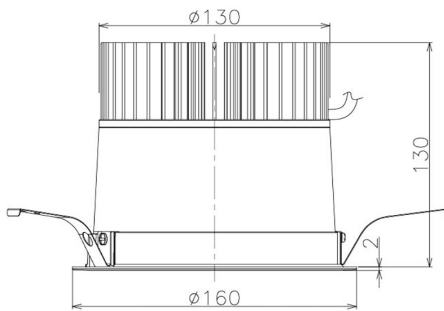

Item no. DD098-3420MB8535

Series Name: Φ 150 Spark

Installation	Recessed mount
Type	Φ 150 Spark
Fixture wattage	33.8W
Beam angle	19 deg
Color Temp.	3500K
CRI	Ra>85
Luminous	3526 lm
Body	Die-cast aluminum alloy
Body finish	N/A
Trim finish	Black
Reflector finish	Mirror
IP Rate	IP20
Light source	COB module
Input Voltage	AC220~240V
Dimming Type	Non-Dimmable
Certificate	CE, CCC
Cut Hole	150mm

Height (Weight)	
65.3W	152 (1.5kg)
48.5W	152 (1.5kg)
44.3W	132 (1.3kg)
33.8W	132 (1.3kg)
30.3W	132 (1.3kg)
23.0W	102 (1.0kg)