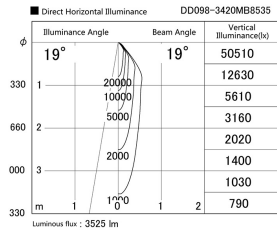

Item no. DD098-3420MB8535

Series Name: Φ 150 Spark

Installation	Recessed mount
Type	Φ 150 Spark
Fixture wattage	33.8W
Beam angle	19 deg
Color Temp.	3500K
CRI	Ra>85
Luminous	3526 lm
Body	Die-cast aluminum alloy
Body finish	N/A
Trim finish	Black
Reflector finish	Mirror
IP Rate	IP20
Light source	COB module
Input Voltage	AC220~240V
Dimming Type	Non-Dimmable
Certificate	CE, CCC
Cut Hole	150mm

Height (Weight)	
65.3W	152 (1.5kg)
48.5W	152 (1.5kg)
44.3W	132 (1.3kg)
33.8W	132 (1.3kg)
30.3W	132 (1.3kg)
23.0W	102 (1.0kg)