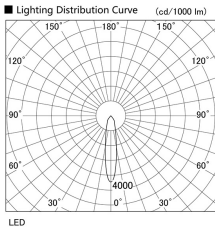

Item no. DD098-3420MB8535

Series Name: Φ 150 Spark

Installation	Recessed mount
Type	Φ 150 Spark
Fixture wattage	33.8W
Beam angle	19 deg
Color Temp.	3500K
CRI	Ra>85
Luminous	3526 lm
Body	Die-cast aluminum alloy
Body finish	N/A
Trim finish	Black
Reflector finish	Mirror
IP Rate	IP20
Light source	COB module
Input Voltage	AC220~240V
Dimming Type	Non-Dimmable
Certificate	CE, CCC
Cut Hole	150mm

Height (Weight)	
65.3W	152 (1.5kg)
48.5W	152 (1.5kg)
44.3W	132 (1.3kg)
33.8W	132 (1.3kg)
30.3W	132 (1.3kg)
23.0W	102 (1.0kg)