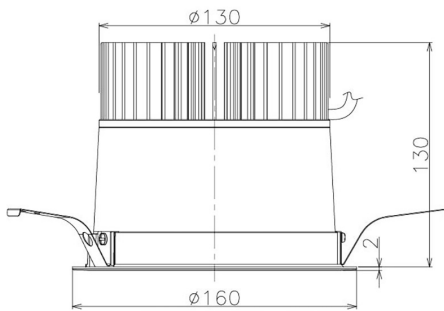

Item no. DD098-3420MB8535

Series Name: Φ 150 Spark

Installation	Recessed mount
Type	
Fixture wattage	33.8W
Beam angle	19 deg
Color Temp.	3500K
CRI	Ra>85
Luminous	3526 lm
Body	Die-cast aluminum alloy
Body finish	N/A
Trim finish	Black
Reflector finish	Mirror
IP Rate	IP20
Light source	COB module
Input Voltage	AC220~240V
Dimming Type	Non-Dimmable
Certificate	CE, CCC
Cut Hole	150mm

Height (Weight)	
65.3W	152 (1.5kg)
48.5W	152 (1.5kg)
44.3W	132 (1.3kg)
33.8W	132 (1.3kg)
30.3W	132 (1.3kg)
23.0W	102 (1.0kg)