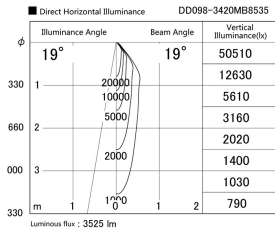

Item no. DD098-3420MB8535

Series Name: Φ 150 Spark

Installation	Recessed mount
Type	
Fixture wattage	33.8W
Beam angle	19 deg
Color Temp.	3500K
CRI	Ra>85
Luminous	3526 lm
Body	Die-cast aluminum alloy
Body finish	N/A
Trim finish	Black
Reflector finish	Mirror
IP Rate	IP20
Light source	COB module
Input Voltage	AC220~240V
Dimming Type	Non-Dimmable
Certificate	CE, CCC
Cut Hole	150mm

Height (Weight)	
65.3W	152 (1.5kg)
48.5W	152 (1.5kg)
44.3W	132 (1.3kg)
33.8W	132 (1.3kg)
30.3W	132 (1.3kg)
23.0W	102 (1.0kg)