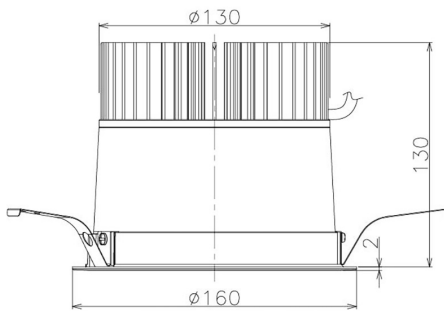

Item no. DD098-3420MB8540

Series Name: Φ 150 Spark

Installation	Recessed mount
Type	Φ 150 Spark
Fixture wattage	33.8W
Beam angle	19 deg
Color Temp.	4000K
CRI	Ra>85
Luminous	3561 lm
Body	Die-cast aluminum alloy
Body finish	N/A
Trim finish	Black
Reflector finish	Mirror
IP Rate	IP20
Light source	COB module
Input Voltage	AC220~240V
Dimming Type	Non-Dimmable
Certificate	CE, CCC
Cut Hole	150mm

Height (Weight)	
65.3W	152 (1.5kg)
48.5W	152 (1.5kg)
44.3W	132 (1.3kg)
33.8W	132 (1.3kg)
30.3W	132 (1.3kg)
23.0W	102 (1.0kg)