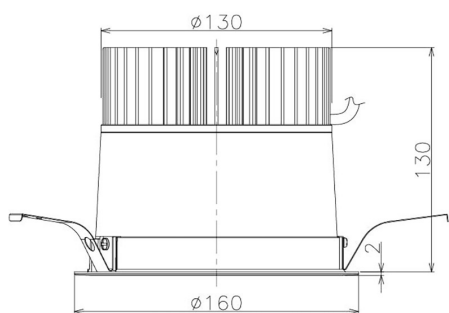

Item no. DD098-3420MB8540

Series Name:  $\Phi$ 150 Spark

Installation	Recessed mount
Type	
Fixture wattage	33.8W
Beam angle	19 deg
Color Temp.	4000K
CRI	Ra>85
Luminous	3561 lm
Body	Die-cast aluminum alloy
Body finish	N/A
Trim finish	Black
Reflector finish	Mirror
IP Rate	IP20
Light source	COB module
Input Voltage	AC220~240V
Dimming Type	Non-Dimmable
Certificate	CE, CCC
Cut Hole	150mm

Height (Weight)	
65.3W	152 (1.5kg)
48.5W	152 (1.5kg)
44.3W	132 (1.3kg)
33.8W	132 (1.3kg)
30.3W	132 (1.3kg)
23.0W	102 (1.0kg)