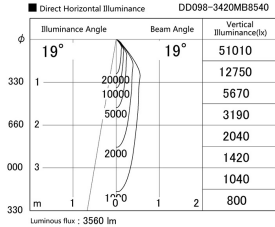

Item no. DD098-3420MB8540

Series Name: Φ 150 Spark

Installation	Recessed mount
Type	Φ 150 Spark
Fixture wattage	33.8W
Beam angle	19 deg
Color Temp.	4000K
CRI	Ra>85
Luminous	3561 lm
Body	Die-cast aluminum alloy
Body finish	N/A
Trim finish	Black
Reflector finish	Mirror
IP Rate	IP20
Light source	COB module
Input Voltage	AC220~240V
Dimming Type	Non-Dimmable
Certificate	CE, CCC
Cut Hole	150mm

Height (Weight)	
65.3W	152 (1.5kg)
48.5W	152 (1.5kg)
44.3W	132 (1.3kg)
33.8W	132 (1.3kg)
30.3W	132 (1.3kg)
23.0W	102 (1.0kg)