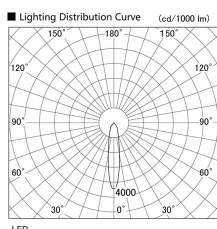

Item no. DD098-3420MB8540

Series Name:  $\Phi$ 150 Spark

Installation	Recessed mount
Type	
Fixture wattage	33.8W
Beam angle	19 deg
Color Temp.	4000K
CRI	Ra>85
Luminous	3561 lm
Body	Die-cast aluminum alloy
Body finish	N/A
Trim finish	Black
Reflector finish	Mirror
IP Rate	IP20
Light source	COB module
Input Voltage	AC220~240V
Dimming Type	Non-Dimmable
Certificate	CE, CCC
Cut Hole	150mm

Height (Weight)	
65.3W	152 (1.5kg)
48.5W	152 (1.5kg)
44.3W	132 (1.3kg)
33.8W	132 (1.3kg)
30.3W	132 (1.3kg)
23.0W	102 (1.0kg)