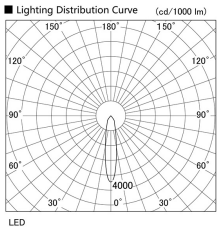

Item no. DD098-3420MB8540

Series Name: Φ 150 Spark

Installation	Recessed mount
Type	Φ 150 Spark
Fixture wattage	33.8W
Beam angle	19 deg
Color Temp.	4000K
CRI	Ra>85
Luminous	3561 lm
Body	Die-cast aluminum alloy
Body finish	N/A
Trim finish	Black
Reflector finish	Mirror
IP Rate	IP20
Light source	COB module
Input Voltage	AC220~240V
Dimming Type	Non-Dimmable
Certificate	CE, CCC
Cut Hole	150mm

Height (Weight)	
65.3W	152 (1.5kg)
48.5W	152 (1.5kg)
44.3W	132 (1.3kg)
33.8W	132 (1.3kg)
30.3W	132 (1.3kg)
23.0W	102 (1.0kg)