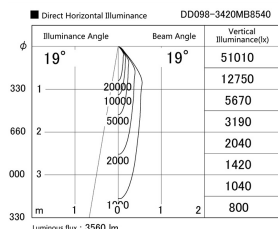

Item no. DD098-3420MB8540

Series Name:  $\Phi$ 150 Spark

Installation	Recessed mount
Type	
Fixture wattage	33.8W
Beam angle	19 deg
Color Temp.	4000K
CRI	Ra>85
Luminous	3561 lm
Body	Die-cast aluminum alloy
Body finish	N/A
Trim finish	Black
Reflector finish	Mirror
IP Rate	IP20
Light source	COB module
Input Voltage	AC220~240V
Dimming Type	Non-Dimmable
Certificate	CE, CCC
Cut Hole	150mm

Height (Weight)	
65.3W	152 (1.5kg)
48.5W	152 (1.5kg)
44.3W	132 (1.3kg)
33.8W	132 (1.3kg)
30.3W	132 (1.3kg)
23.0W	102 (1.0kg)