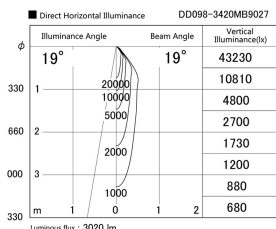

Item no. DD098-3420MB9027

Series Name: Φ 150 Spark

Installation	Recessed mount
Type	Φ 150 Spark
Fixture wattage	33.8W
Beam angle	19 deg
Color Temp.	2700K
CRI	Ra>90
Luminous	3018 lm
Body	Die-cast aluminum alloy
Body finish	N/A
Trim finish	Black
Reflector finish	Mirror
IP Rate	IP20
Light source	COB module
Input Voltage	AC220~240V
Dimming Type	Non-Dimmable
Certificate	CE, CCC
Cut Hole	150mm

Height (Weight)	
65.3W	152 (1.5kg)
48.5W	152 (1.5kg)
44.3W	132 (1.3kg)
33.8W	132 (1.3kg)
30.3W	132 (1.3kg)
23.0W	102 (1.0kg)