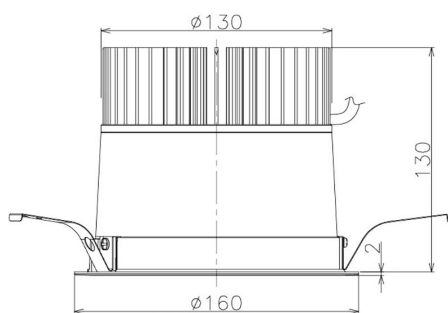

Item no. DD098-3420MB9027

Series Name:  $\Phi$ 150 Spark

Installation	Recessed mount
Type	
Fixture wattage	33.8W
Beam angle	19 deg
Color Temp.	2700K
CRI	Ra>90
Luminous	3018 lm
Body	Die-cast aluminum alloy
Body finish	N/A
Trim finish	Black
Reflector finish	Mirror
IP Rate	IP20
Light source	COB module
Input Voltage	AC220~240V
Dimming Type	Non-Dimmable
Certificate	CE, CCC
Cut Hole	150mm

Height (Weight)	
65.3W	152 (1.5kg)
48.5W	152 (1.5kg)
44.3W	132 (1.3kg)
33.8W	132 (1.3kg)
30.3W	132 (1.3kg)
23.0W	102 (1.0kg)