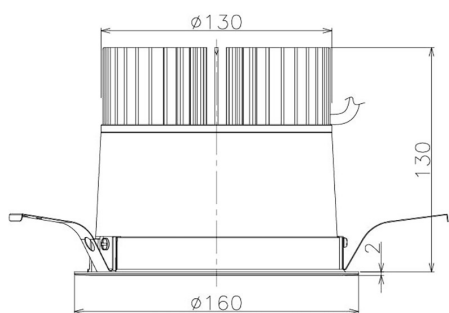

Item no. DD098-3420MB9027

Series Name: Φ 150 Spark

Installation	Recessed mount
Type	Φ 150 Spark
Fixture wattage	33.8W
Beam angle	19 deg
Color Temp.	2700K
CRI	Ra>90
Luminous	3018 lm
Body	Die-cast aluminum alloy
Body finish	N/A
Trim finish	Black
Reflector finish	Mirror
IP Rate	IP20
Light source	COB module
Input Voltage	AC220~240V
Dimming Type	Non-Dimmable
Certificate	CE, CCC
Cut Hole	150mm

Height (Weight)	
65.3W	152 (1.5kg)
48.5W	152 (1.5kg)
44.3W	132 (1.3kg)
33.8W	132 (1.3kg)
30.3W	132 (1.3kg)
23.0W	102 (1.0kg)