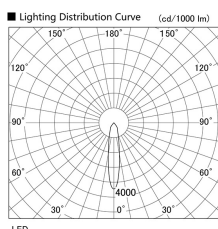

Item no. DD098-3420MB9027

Series Name:  $\Phi$ 150 Spark

Installation	Recessed mount
Type	
Fixture wattage	33.8W
Beam angle	19 deg
Color Temp.	2700K
CRI	Ra>90
Luminous	3018 lm
Body	Die-cast aluminum alloy
Body finish	N/A
Trim finish	Black
Reflector finish	Mirror
IP Rate	IP20
Light source	COB module
Input Voltage	AC220~240V
Dimming Type	Non-Dimmable
Certificate	CE, CCC
Cut Hole	150mm

Height (Weight)	
65.3W	152 (1.5kg)
48.5W	152 (1.5kg)
44.3W	132 (1.3kg)
33.8W	132 (1.3kg)
30.3W	132 (1.3kg)
23.0W	102 (1.0kg)