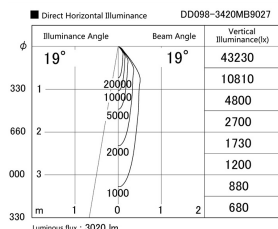

Item no. DD098-3420MB9027

Series Name:  $\Phi$ 150 Spark

Installation	Recessed mount
Type	
Fixture wattage	33.8W
Beam angle	19 deg
Color Temp.	2700K
CRI	Ra>90
Luminous	3018 lm
Body	Die-cast aluminum alloy
Body finish	N/A
Trim finish	Black
Reflector finish	Mirror
IP Rate	IP20
Light source	COB module
Input Voltage	AC220~240V
Dimming Type	Non-Dimmable
Certificate	CE, CCC
Cut Hole	150mm

Height (Weight)	
65.3W	152 (1.5kg)
48.5W	152 (1.5kg)
44.3W	132 (1.3kg)
33.8W	132 (1.3kg)
30.3W	132 (1.3kg)
23.0W	102 (1.0kg)