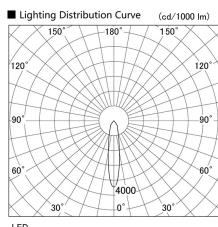

Item no. DD098-3420MB9027

Series Name: Φ 150 Spark

Installation	Recessed mount
Type	Φ 150 Spark
Fixture wattage	33.8W
Beam angle	19 deg
Color Temp.	2700K
CRI	Ra>90
Luminous	3018 lm
Body	Die-cast aluminum alloy
Body finish	N/A
Trim finish	Black
Reflector finish	Mirror
IP Rate	IP20
Light source	COB module
Input Voltage	AC220~240V
Dimming Type	Non-Dimmable
Certificate	CE, CCC
Cut Hole	150mm

Height (Weight)	
65.3W	152 (1.5kg)
48.5W	152 (1.5kg)
44.3W	132 (1.3kg)
33.8W	132 (1.3kg)
30.3W	132 (1.3kg)
23.0W	102 (1.0kg)