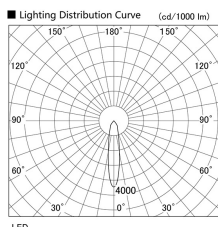

Item no. DD098-3420MB9030

Series Name: Φ 150 Spark

Installation	Recessed mount
Type	Φ 150 Spark
Fixture wattage	33.8W
Beam angle	19 deg
Color Temp.	3000K
CRI	Ra>90
Luminous	3143 lm
Body	Die-cast aluminum alloy
Body finish	N/A
Trim finish	Black
Reflector finish	Mirror
IP Rate	IP20
Light source	COB module
Input Voltage	AC220~240V
Dimming Type	Non-Dimmable
Certificate	CE, CCC
Cut Hole	150mm

Height (Weight)	
65.3W	152 (1.5kg)
48.5W	152 (1.5kg)
44.3W	132 (1.3kg)
33.8W	132 (1.3kg)
30.3W	132 (1.3kg)
23.0W	102 (1.0kg)