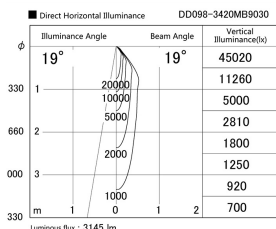

Item no. DD098-3420MB9030

Series Name: Φ 150 Spark

Installation	Recessed mount
Type	Φ 150 Spark
Fixture wattage	33.8W
Beam angle	19 deg
Color Temp.	3000K
CRI	Ra>90
Luminous	3143 lm
Body	Die-cast aluminum alloy
Body finish	N/A
Trim finish	Black
Reflector finish	Mirror
IP Rate	IP20
Light source	COB module
Input Voltage	AC220~240V
Dimming Type	Non-Dimmable
Certificate	CE, CCC
Cut Hole	150mm

Height (Weight)	
65.3W	152 (1.5kg)
48.5W	152 (1.5kg)
44.3W	132 (1.3kg)
33.8W	132 (1.3kg)
30.3W	132 (1.3kg)
23.0W	102 (1.0kg)