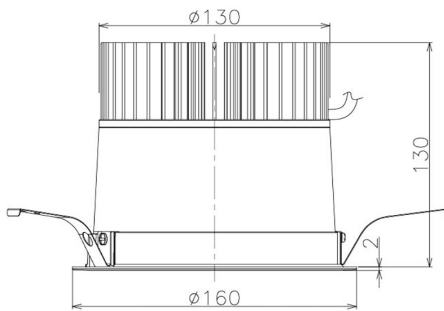

Item no. DD098-3420MB9030

Series Name: Φ 150 Spark

Installation	Recessed mount
Type	Φ 150 Spark
Fixture wattage	33.8W
Beam angle	19 deg
Color Temp.	3000K
CRI	Ra>90
Luminous	3143 lm
Body	Die-cast aluminum alloy
Body finish	N/A
Trim finish	Black
Reflector finish	Mirror
IP Rate	IP20
Light source	COB module
Input Voltage	AC220~240V
Dimming Type	Non-Dimmable
Certificate	CE, CCC
Cut Hole	150mm

Height (Weight)	
65.3W	152 (1.5kg)
48.5W	152 (1.5kg)
44.3W	132 (1.3kg)
33.8W	132 (1.3kg)
30.3W	132 (1.3kg)
23.0W	102 (1.0kg)