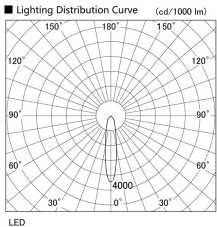

Item no. DD098-3420MB9030

Series Name: Φ 150 Spark

Installation	Recessed mount
Type	Φ 150 Spark
Fixture wattage	33.8W
Beam angle	19 deg
Color Temp.	3000K
CRI	Ra>90
Luminous	3143 lm
Body	Die-cast aluminum alloy
Body finish	N/A
Trim finish	Black
Reflector finish	Mirror
IP Rate	IP20
Light source	COB module
Input Voltage	AC220~240V
Dimming Type	Non-Dimmable
Certificate	CE, CCC
Cut Hole	150mm

Height (Weight)	
65.3W	152 (1.5kg)
48.5W	152 (1.5kg)
44.3W	132 (1.3kg)
33.8W	132 (1.3kg)
30.3W	132 (1.3kg)
23.0W	102 (1.0kg)