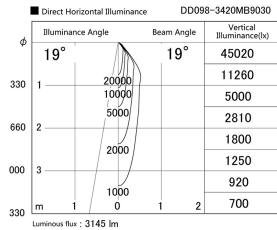

Item no. DD098-3420MB9030

Series Name: Φ 150 Spark

Installation	Recessed mount
Type	Φ 150 Spark
Fixture wattage	33.8W
Beam angle	19 deg
Color Temp.	3000K
CRI	Ra>90
Luminous	3143 lm
Body	Die-cast aluminum alloy
Body finish	N/A
Trim finish	Black
Reflector finish	Mirror
IP Rate	IP20
Light source	COB module
Input Voltage	AC220~240V
Dimming Type	Non-Dimmable
Certificate	CE, CCC
Cut Hole	150mm

Height (Weight)	
65.3W	152 (1.5kg)
48.5W	152 (1.5kg)
44.3W	132 (1.3kg)
33.8W	132 (1.3kg)
30.3W	132 (1.3kg)
23.0W	102 (1.0kg)