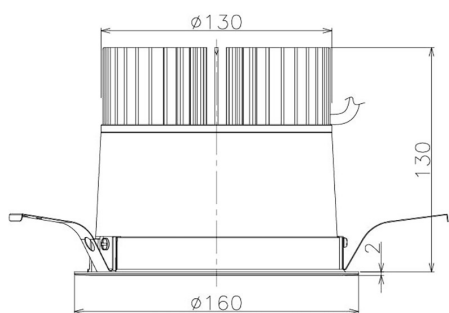

Item no. DD098-3420MB9030

Series Name: Φ 150 Spark

Installation	Recessed mount
Type	Φ 150 Spark
Fixture wattage	33.8W
Beam angle	19 deg
Color Temp.	3000K
CRI	Ra>90
Luminous	3143 lm
Body	Die-cast aluminum alloy
Body finish	N/A
Trim finish	Black
Reflector finish	Mirror
IP Rate	IP20
Light source	COB module
Input Voltage	AC220~240V
Dimming Type	Non-Dimmable
Certificate	CE, CCC
Cut Hole	150mm

Height (Weight)	
65.3W	152 (1.5kg)
48.5W	152 (1.5kg)
44.3W	132 (1.3kg)
33.8W	132 (1.3kg)
30.3W	132 (1.3kg)
23.0W	102 (1.0kg)