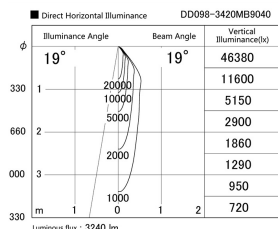

Item no. DD098-3420MB9040

Series Name: Φ 150 Spark

Installation	Recessed mount
Type	
Fixture wattage	33.8W
Beam angle	19 deg
Color Temp.	4000K
CRI	Ra>90
Luminous	3238 lm
Body	Die-cast aluminum alloy
Body finish	N/A
Trim finish	Black
Reflector finish	Mirror
IP Rate	IP20
Light source	COB module
Input Voltage	AC220~240V
Dimming Type	Non-Dimmable
Certificate	CE, CCC
Cut Hole	150mm

Height (Weight)	
65.3W	152 (1.5kg)
48.5W	152 (1.5kg)
44.3W	132 (1.3kg)
33.8W	132 (1.3kg)
30.3W	132 (1.3kg)
23.0W	102 (1.0kg)