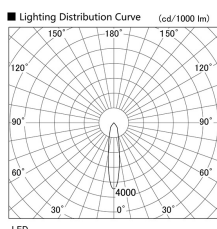

Item no. DD098-3420MB9040

Series Name: Φ 150 Spark

Installation	Recessed mount
Type	
Fixture wattage	33.8W
Beam angle	19 deg
Color Temp.	4000K
CRI	Ra>90
Luminous	3238 lm
Body	Die-cast aluminum alloy
Body finish	N/A
Trim finish	Black
Reflector finish	Mirror
IP Rate	IP20
Light source	COB module
Input Voltage	AC220~240V
Dimming Type	Non-Dimmable
Certificate	CE, CCC
Cut Hole	150mm

Height (Weight)	
65.3W	152 (1.5kg)
48.5W	152 (1.5kg)
44.3W	132 (1.3kg)
33.8W	132 (1.3kg)
30.3W	132 (1.3kg)
23.0W	102 (1.0kg)