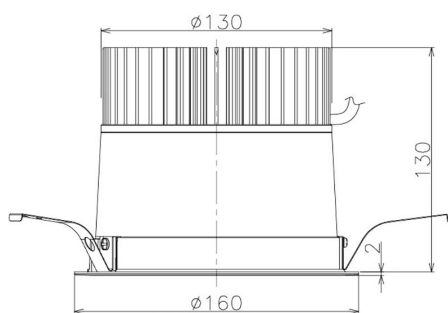

Item no. DD098-3420MB9040

Series Name: Φ 150 Spark

Installation	Recessed mount
Type	
Fixture wattage	33.8W
Beam angle	19 deg
Color Temp.	4000K
CRI	Ra>90
Luminous	3238 lm
Body	Die-cast aluminum alloy
Body finish	N/A
Trim finish	Black
Reflector finish	Mirror
IP Rate	IP20
Light source	COB module
Input Voltage	AC220~240V
Dimming Type	Non-Dimmable
Certificate	CE, CCC
Cut Hole	150mm

Height (Weight)	
65.3W	152 (1.5kg)
48.5W	152 (1.5kg)
44.3W	132 (1.3kg)
33.8W	132 (1.3kg)
30.3W	132 (1.3kg)
23.0W	102 (1.0kg)