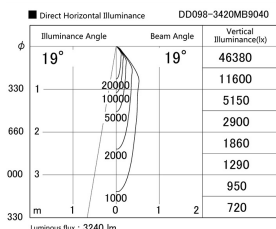

Item no. DD098-3420MB9040

Series Name: Φ 150 Spark

Installation	Recessed mount
Type	Φ 150 Spark
Fixture wattage	33.8W
Beam angle	19 deg
Color Temp.	4000K
CRI	Ra>90
Luminous	3238 lm
Body	Die-cast aluminum alloy
Body finish	N/A
Trim finish	Black
Reflector finish	Mirror
IP Rate	IP20
Light source	COB module
Input Voltage	AC220~240V
Dimming Type	Non-Dimmable
Certificate	CE, CCC
Cut Hole	150mm

Height (Weight)	
65.3W	152 (1.5kg)
48.5W	152 (1.5kg)
44.3W	132 (1.3kg)
33.8W	132 (1.3kg)
30.3W	132 (1.3kg)
23.0W	102 (1.0kg)