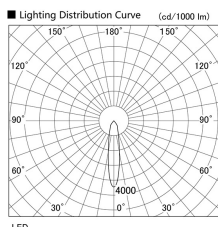

Item no. DD098-3420MB9040

Series Name: Φ 150 Spark

Installation	Recessed mount
Type	Φ 150 Spark
Fixture wattage	33.8W
Beam angle	19 deg
Color Temp.	4000K
CRI	Ra>90
Luminous	3238 lm
Body	Die-cast aluminum alloy
Body finish	N/A
Trim finish	Black
Reflector finish	Mirror
IP Rate	IP20
Light source	COB module
Input Voltage	AC220~240V
Dimming Type	Non-Dimmable
Certificate	CE, CCC
Cut Hole	150mm

Height (Weight)	
65.3W	152 (1.5kg)
48.5W	152 (1.5kg)
44.3W	132 (1.3kg)
33.8W	132 (1.3kg)
30.3W	132 (1.3kg)
23.0W	102 (1.0kg)