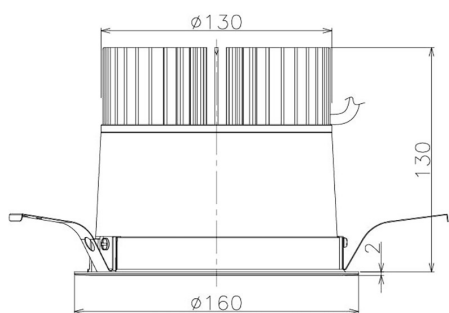

Item no. DD098-3420MB9040

Series Name: Φ 150 Spark

Installation	Recessed mount
Type	Φ 150 Spark
Fixture wattage	33.8W
Beam angle	19 deg
Color Temp.	4000K
CRI	Ra>90
Luminous	3238 lm
Body	Die-cast aluminum alloy
Body finish	N/A
Trim finish	Black
Reflector finish	Mirror
IP Rate	IP20
Light source	COB module
Input Voltage	AC220~240V
Dimming Type	Non-Dimmable
Certificate	CE, CCC
Cut Hole	150mm

Height (Weight)	
65.3W	152 (1.5kg)
48.5W	152 (1.5kg)
44.3W	132 (1.3kg)
33.8W	132 (1.3kg)
30.3W	132 (1.3kg)
23.0W	102 (1.0kg)