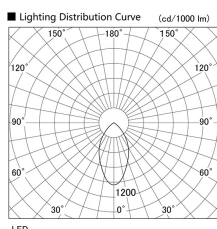

Item no. DD098-3460MB8527

Series Name: Φ 150 Spark

Installation	Recessed mount
Type	Φ 150 Spark
Fixture wattage	33.8W
Beam angle	43 deg
Color Temp.	2700K
CRI	Ra>85
Luminous	3266 lm
Body	Die-cast aluminum alloy
Body finish	N/A
Trim finish	Black
Reflector finish	Mirror
IP Rate	IP20
Light source	COB module
Input Voltage	AC220~240V
Dimming Type	Non-Dimmable
Certificate	CE, CCC
Cut Hole	150mm

Height (Weight)	
65.3W	152 (1.5kg)
48.5W	152 (1.5kg)
44.3W	132 (1.3kg)
33.8W	132 (1.3kg)
30.3W	132 (1.3kg)
23.0W	102 (1.0kg)