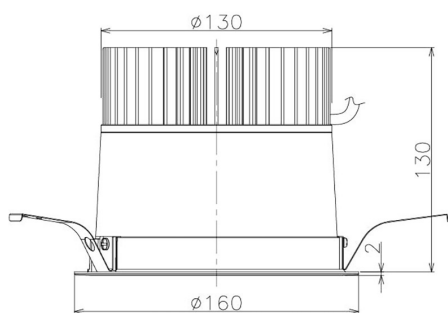

Item no. DD098-3460MB8527

Series Name: Φ 150 Spark

Installation	Recessed mount
Type	Φ 150 Spark
Fixture wattage	33.8W
Beam angle	43 deg
Color Temp.	2700K
CRI	Ra>85
Luminous	3266 lm
Body	Die-cast aluminum alloy
Body finish	N/A
Trim finish	Black
Reflector finish	Mirror
IP Rate	IP20
Light source	COB module
Input Voltage	AC220~240V
Dimming Type	Non-Dimmable
Certificate	CE, CCC
Cut Hole	150mm

Height (Weight)	
65.3W	152 (1.5kg)
48.5W	152 (1.5kg)
44.3W	132 (1.3kg)
33.8W	132 (1.3kg)
30.3W	132 (1.3kg)
23.0W	102 (1.0kg)