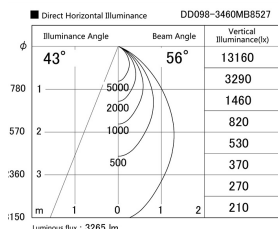

Item no. DD098-3460MB8527

Series Name: Φ 150 Spark

Installation	Recessed mount
Type	Φ 150 Spark
Fixture wattage	33.8W
Beam angle	43 deg
Color Temp.	2700K
CRI	Ra>85
Luminous	3266 lm
Body	Die-cast aluminum alloy
Body finish	N/A
Trim finish	Black
Reflector finish	Mirror
IP Rate	IP20
Light source	COB module
Input Voltage	AC220~240V
Dimming Type	Non-Dimmable
Certificate	CE, CCC
Cut Hole	150mm

Height (Weight)	
65.3W	152 (1.5kg)
48.5W	152 (1.5kg)
44.3W	132 (1.3kg)
33.8W	132 (1.3kg)
30.3W	132 (1.3kg)
23.0W	102 (1.0kg)