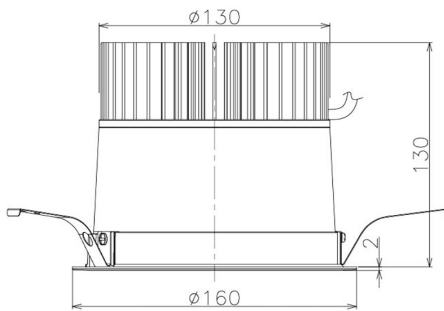

Item no. DD098-3460MB8530

Series Name: Φ 150 Spark

Installation	Recessed mount
Type	Φ 150 Spark
Fixture wattage	33.8W
Beam angle	43 deg
Color Temp.	3000K
CRI	Ra>85
Luminous	3402 lm
Body	Die-cast aluminum alloy
Body finish	N/A
Trim finish	Black
Reflector finish	Mirror
IP Rate	IP20
Light source	COB module
Input Voltage	AC220~240V
Dimming Type	Non-Dimmable
Certificate	CE, CCC
Cut Hole	150mm

Height (Weight)	
65.3W	152 (1.5kg)
48.5W	152 (1.5kg)
44.3W	132 (1.3kg)
33.8W	132 (1.3kg)
30.3W	132 (1.3kg)
23.0W	102 (1.0kg)