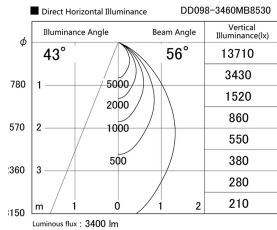

Item no. DD098-3460MB8530

Series Name: Φ 150 Spark

Installation	Recessed mount
Type	Φ 150 Spark
Fixture wattage	33.8W
Beam angle	43 deg
Color Temp.	3000K
CRI	Ra>85
Luminous	3402 lm
Body	Die-cast aluminum alloy
Body finish	N/A
Trim finish	Black
Reflector finish	Mirror
IP Rate	IP20
Light source	COB module
Input Voltage	AC220~240V
Dimming Type	Non-Dimmable
Certificate	CE, CCC
Cut Hole	150mm

Height (Weight)	
65.3W	152 (1.5kg)
48.5W	152 (1.5kg)
44.3W	132 (1.3kg)
33.8W	132 (1.3kg)
30.3W	132 (1.3kg)
23.0W	102 (1.0kg)