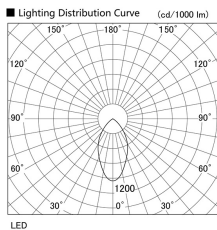

Item no. DD098-3460MB8530

Series Name:  $\Phi$ 150 Spark

Installation	Recessed mount
Type	
Fixture wattage	33.8W
Beam angle	43 deg
Color Temp.	3000K
CRI	Ra>85
Luminous	3402 lm
Body	Die-cast aluminum alloy
Body finish	N/A
Trim finish	Black
Reflector finish	Mirror
IP Rate	IP20
Light source	COB module
Input Voltage	AC220~240V
Dimming Type	Non-Dimmable
Certificate	CE, CCC
Cut Hole	150mm

Height (Weight)	
65.3W	152 (1.5kg)
48.5W	152 (1.5kg)
44.3W	132 (1.3kg)
33.8W	132 (1.3kg)
30.3W	132 (1.3kg)
23.0W	102 (1.0kg)