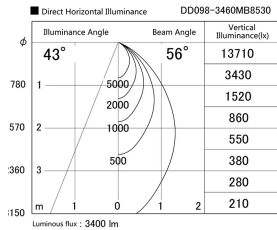

Item no. DD098-3460MB8530

Series Name:  $\Phi$ 150 Spark

Installation	Recessed mount
Type	
Fixture wattage	33.8W
Beam angle	43 deg
Color Temp.	3000K
CRI	Ra>85
Luminous	3402 lm
Body	Die-cast aluminum alloy
Body finish	N/A
Trim finish	Black
Reflector finish	Mirror
IP Rate	IP20
Light source	COB module
Input Voltage	AC220~240V
Dimming Type	Non-Dimmable
Certificate	CE, CCC
Cut Hole	150mm

Height (Weight)	
65.3W	152 (1.5kg)
48.5W	152 (1.5kg)
44.3W	132 (1.3kg)
33.8W	132 (1.3kg)
30.3W	132 (1.3kg)
23.0W	102 (1.0kg)