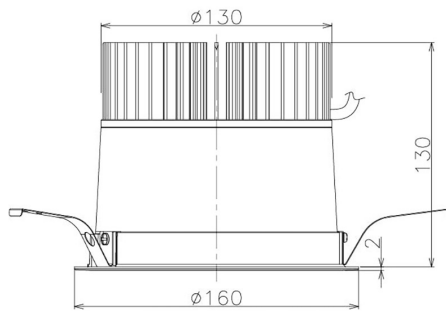

Item no. DD098-3460MB8530

Series Name:  $\Phi$ 150 Spark

Installation	Recessed mount
Type	
Fixture wattage	33.8W
Beam angle	43 deg
Color Temp.	3000K
CRI	Ra>85
Luminous	3402 lm
Body	Die-cast aluminum alloy
Body finish	N/A
Trim finish	Black
Reflector finish	Mirror
IP Rate	IP20
Light source	COB module
Input Voltage	AC220~240V
Dimming Type	Non-Dimmable
Certificate	CE, CCC
Cut Hole	150mm

Height (Weight)	
65.3W	152 (1.5kg)
48.5W	152 (1.5kg)
44.3W	132 (1.3kg)
33.8W	132 (1.3kg)
30.3W	132 (1.3kg)
23.0W	102 (1.0kg)