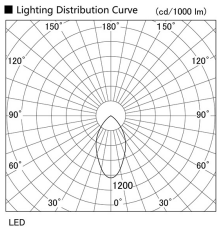

Item no. DD098-3460MB8530

Series Name: Φ 150 Spark

Installation	Recessed mount
Type	Φ 150 Spark
Fixture wattage	33.8W
Beam angle	43 deg
Color Temp.	3000K
CRI	Ra>85
Luminous	3402 lm
Body	Die-cast aluminum alloy
Body finish	N/A
Trim finish	Black
Reflector finish	Mirror
IP Rate	IP20
Light source	COB module
Input Voltage	AC220~240V
Dimming Type	Non-Dimmable
Certificate	CE, CCC
Cut Hole	150mm

Height (Weight)	
65.3W	152 (1.5kg)
48.5W	152 (1.5kg)
44.3W	132 (1.3kg)
33.8W	132 (1.3kg)
30.3W	132 (1.3kg)
23.0W	102 (1.0kg)