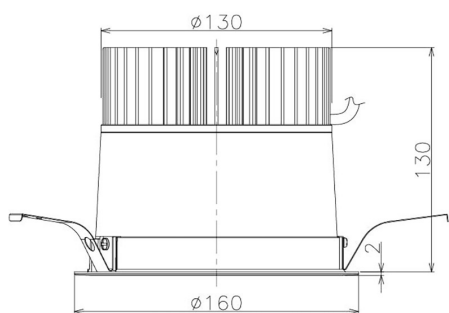

Item no. DD098-3460MB8535

Series Name:  $\Phi$ 150 Spark

Installation	Recessed mount
Type	
Fixture wattage	33.8W
Beam angle	43 deg
Color Temp.	3500K
CRI	Ra>85
Luminous	3470 lm
Body	Die-cast aluminum alloy
Body finish	N/A
Trim finish	Black
Reflector finish	Mirror
IP Rate	IP20
Light source	COB module
Input Voltage	AC220~240V
Dimming Type	Non-Dimmable
Certificate	CE, CCC
Cut Hole	150mm

Height (Weight)	
65.3W	152 (1.5kg)
48.5W	152 (1.5kg)
44.3W	132 (1.3kg)
33.8W	132 (1.3kg)
30.3W	132 (1.3kg)
23.0W	102 (1.0kg)