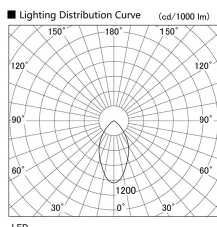

Item no. DD098-3460MB8535

Series Name:  $\Phi$ 150 Spark

Installation	Recessed mount
Type	
Fixture wattage	33.8W
Beam angle	43 deg
Color Temp.	3500K
CRI	Ra>85
Luminous	3470 lm
Body	Die-cast aluminum alloy
Body finish	N/A
Trim finish	Black
Reflector finish	Mirror
IP Rate	IP20
Light source	COB module
Input Voltage	AC220~240V
Dimming Type	Non-Dimmable
Certificate	CE, CCC
Cut Hole	150mm

Height (Weight)	
65.3W	152 (1.5kg)
48.5W	152 (1.5kg)
44.3W	132 (1.3kg)
33.8W	132 (1.3kg)
30.3W	132 (1.3kg)
23.0W	102 (1.0kg)