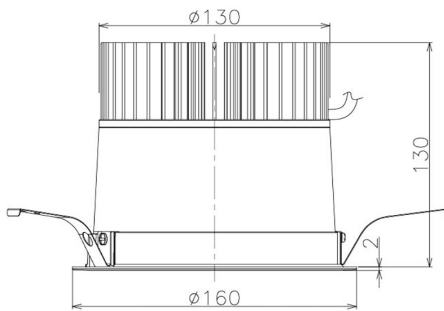

Item no. DD098-3460MB8535

Series Name:  $\Phi$ 150 Spark

Installation	Recessed mount
Type	$\Phi$ 150 Spark
Fixture wattage	33.8W
Beam angle	43 deg
Color Temp.	3500K
CRI	Ra>85
Luminous	3470 lm
Body	Die-cast aluminum alloy
Body finish	N/A
Trim finish	Black
Reflector finish	Mirror
IP Rate	IP20
Light source	COB module
Input Voltage	AC220~240V
Dimming Type	Non-Dimmable
Certificate	CE, CCC
Cut Hole	150mm

Height (Weight)	
65.3W	152 (1.5kg)
48.5W	152 (1.5kg)
44.3W	132 (1.3kg)
33.8W	132 (1.3kg)
30.3W	132 (1.3kg)
23.0W	102 (1.0kg)