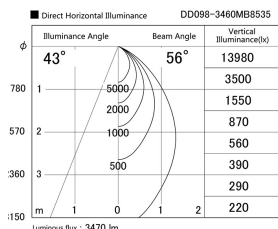

Item no. DD098-3460MB8535

Series Name:  $\Phi$ 150 Spark

Installation	Recessed mount
Type	
Fixture wattage	33.8W
Beam angle	43 deg
Color Temp.	3500K
CRI	Ra>85
Luminous	3470 lm
Body	Die-cast aluminum alloy
Body finish	N/A
Trim finish	Black
Reflector finish	Mirror
IP Rate	IP20
Light source	COB module
Input Voltage	AC220~240V
Dimming Type	Non-Dimmable
Certificate	CE, CCC
Cut Hole	150mm

Height (Weight)	
65.3W	152 (1.5kg)
48.5W	152 (1.5kg)
44.3W	132 (1.3kg)
33.8W	132 (1.3kg)
30.3W	132 (1.3kg)
23.0W	102 (1.0kg)