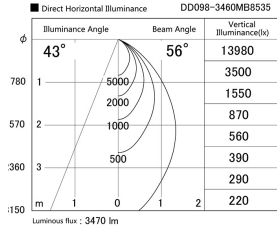

Item no. DD098-3460MB8535

Series Name:  $\Phi$ 150 Spark

Installation	Recessed mount
Type	$\Phi$ 150 Spark
Fixture wattage	33.8W
Beam angle	43 deg
Color Temp.	3500K
CRI	Ra>85
Luminous	3470 lm
Body	Die-cast aluminum alloy
Body finish	N/A
Trim finish	Black
Reflector finish	Mirror
IP Rate	IP20
Light source	COB module
Input Voltage	AC220~240V
Dimming Type	Non-Dimmable
Certificate	CE, CCC
Cut Hole	150mm

Height (Weight)	
65.3W	152 (1.5kg)
48.5W	152 (1.5kg)
44.3W	132 (1.3kg)
33.8W	132 (1.3kg)
30.3W	132 (1.3kg)
23.0W	102 (1.0kg)