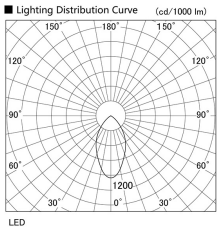

Item no. DD098-3460MB8535

Series Name:  $\Phi$ 150 Spark

Installation	Recessed mount
Type	$\Phi$ 150 Spark
Fixture wattage	33.8W
Beam angle	43 deg
Color Temp.	3500K
CRI	Ra>85
Luminous	3470 lm
Body	Die-cast aluminum alloy
Body finish	N/A
Trim finish	Black
Reflector finish	Mirror
IP Rate	IP20
Light source	COB module
Input Voltage	AC220~240V
Dimming Type	Non-Dimmable
Certificate	CE, CCC
Cut Hole	150mm

Height (Weight)	
65.3W	152 (1.5kg)
48.5W	152 (1.5kg)
44.3W	132 (1.3kg)
33.8W	132 (1.3kg)
30.3W	132 (1.3kg)
23.0W	102 (1.0kg)