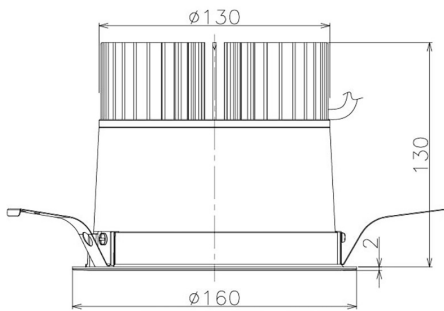

Item no. DD098-3460MB8540

Series Name: Φ 150 Spark

Installation	Recessed mount
Type	Φ 150 Spark
Fixture wattage	33.8W
Beam angle	43 deg
Color Temp.	4000K
CRI	Ra>85
Luminous	3504 lm
Body	Die-cast aluminum alloy
Body finish	N/A
Trim finish	Black
Reflector finish	Mirror
IP Rate	IP20
Light source	COB module
Input Voltage	AC220~240V
Dimming Type	Non-Dimmable
Certificate	CE, CCC
Cut Hole	150mm

Height (Weight)	
65.3W	152 (1.5kg)
48.5W	152 (1.5kg)
44.3W	132 (1.3kg)
33.8W	132 (1.3kg)
30.3W	132 (1.3kg)
23.0W	102 (1.0kg)