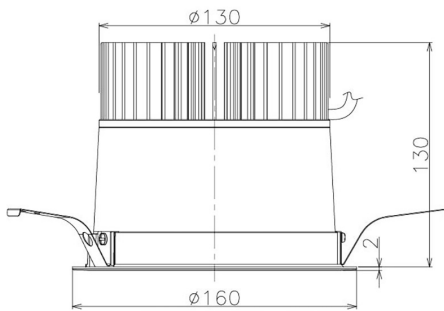

Item no. DD098-3460MB8540

Series Name: Φ 150 Spark

Installation	Recessed mount
Type	
Fixture wattage	33.8W
Beam angle	43 deg
Color Temp.	4000K
CRI	Ra>85
Luminous	3504 lm
Body	Die-cast aluminum alloy
Body finish	N/A
Trim finish	Black
Reflector finish	Mirror
IP Rate	IP20
Light source	COB module
Input Voltage	AC220~240V
Dimming Type	Non-Dimmable
Certificate	CE, CCC
Cut Hole	150mm

Height (Weight)	
65.3W	152 (1.5kg)
48.5W	152 (1.5kg)
44.3W	132 (1.3kg)
33.8W	132 (1.3kg)
30.3W	132 (1.3kg)
23.0W	102 (1.0kg)