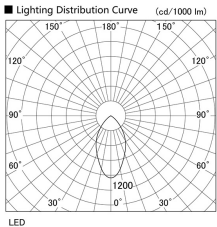

Item no. DD098-3460MB8540

Series Name: Φ 150 Spark

Installation	Recessed mount
Type	
Fixture wattage	33.8W
Beam angle	43 deg
Color Temp.	4000K
CRI	Ra>85
Luminous	3504 lm
Body	Die-cast aluminum alloy
Body finish	N/A
Trim finish	Black
Reflector finish	Mirror
IP Rate	IP20
Light source	COB module
Input Voltage	AC220~240V
Dimming Type	Non-Dimmable
Certificate	CE, CCC
Cut Hole	150mm

Height (Weight)	
65.3W	152 (1.5kg)
48.5W	152 (1.5kg)
44.3W	132 (1.3kg)
33.8W	132 (1.3kg)
30.3W	132 (1.3kg)
23.0W	102 (1.0kg)