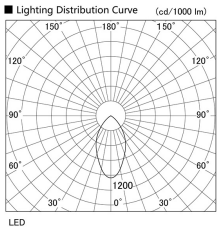

Item no. DD098-3460MB8540

Series Name: Φ 150 Spark

Installation	Recessed mount
Type	Φ 150 Spark
Fixture wattage	33.8W
Beam angle	43 deg
Color Temp.	4000K
CRI	Ra>85
Luminous	3504 lm
Body	Die-cast aluminum alloy
Body finish	N/A
Trim finish	Black
Reflector finish	Mirror
IP Rate	IP20
Light source	COB module
Input Voltage	AC220~240V
Dimming Type	Non-Dimmable
Certificate	CE, CCC
Cut Hole	150mm

Height (Weight)	
65.3W	152 (1.5kg)
48.5W	152 (1.5kg)
44.3W	132 (1.3kg)
33.8W	132 (1.3kg)
30.3W	132 (1.3kg)
23.0W	102 (1.0kg)