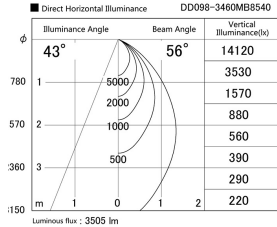

Item no. DD098-3460MB8540

Series Name: Φ 150 Spark

Installation	Recessed mount
Type	
Fixture wattage	33.8W
Beam angle	43 deg
Color Temp.	4000K
CRI	Ra>85
Luminous	3504 lm
Body	Die-cast aluminum alloy
Body finish	N/A
Trim finish	Black
Reflector finish	Mirror
IP Rate	IP20
Light source	COB module
Input Voltage	AC220~240V
Dimming Type	Non-Dimmable
Certificate	CE, CCC
Cut Hole	150mm

Height (Weight)	
65.3W	152 (1.5kg)
48.5W	152 (1.5kg)
44.3W	132 (1.3kg)
33.8W	132 (1.3kg)
30.3W	132 (1.3kg)
23.0W	102 (1.0kg)