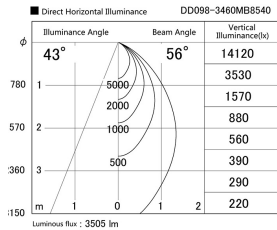

Item no. DD098-3460MB8540

Series Name: Φ 150 Spark

Installation	Recessed mount
Type	Φ 150 Spark
Fixture wattage	33.8W
Beam angle	43 deg
Color Temp.	4000K
CRI	Ra>85
Luminous	3504 lm
Body	Die-cast aluminum alloy
Body finish	N/A
Trim finish	Black
Reflector finish	Mirror
IP Rate	IP20
Light source	COB module
Input Voltage	AC220~240V
Dimming Type	Non-Dimmable
Certificate	CE, CCC
Cut Hole	150mm

Height (Weight)	
65.3W	152 (1.5kg)
48.5W	152 (1.5kg)
44.3W	132 (1.3kg)
33.8W	132 (1.3kg)
30.3W	132 (1.3kg)
23.0W	102 (1.0kg)