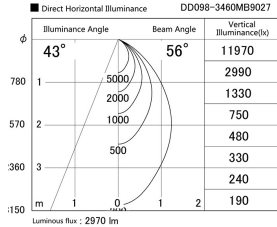

Item no. DD098-3460MB9027

Series Name: Φ 150 Spark

Installation	Recessed mount
Type	
Fixture wattage	33.8W
Beam angle	43 deg
Color Temp.	2700K
CRI	Ra>90
Luminous	2970 lm
Body	Die-cast aluminum alloy
Body finish	N/A
Trim finish	Black
Reflector finish	Mirror
IP Rate	IP20
Light source	COB module
Input Voltage	AC220~240V
Dimming Type	Non-Dimmable
Certificate	CE, CCC
Cut Hole	150mm

Height (Weight)	
65.3W	152 (1.5kg)
48.5W	152 (1.5kg)
44.3W	132 (1.3kg)
33.8W	132 (1.3kg)
30.3W	132 (1.3kg)
23.0W	102 (1.0kg)