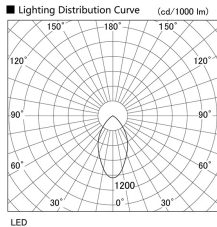

Item no. DD098-3460MB9027

Series Name: Φ 150 Spark

Installation	Recessed mount
Type	
Fixture wattage	33.8W
Beam angle	43 deg
Color Temp.	2700K
CRI	Ra>90
Luminous	2970 lm
Body	Die-cast aluminum alloy
Body finish	N/A
Trim finish	Black
Reflector finish	Mirror
IP Rate	IP20
Light source	COB module
Input Voltage	AC220~240V
Dimming Type	Non-Dimmable
Certificate	CE, CCC
Cut Hole	150mm

Height (Weight)	
65.3W	152 (1.5kg)
48.5W	152 (1.5kg)
44.3W	132 (1.3kg)
33.8W	132 (1.3kg)
30.3W	132 (1.3kg)
23.0W	102 (1.0kg)