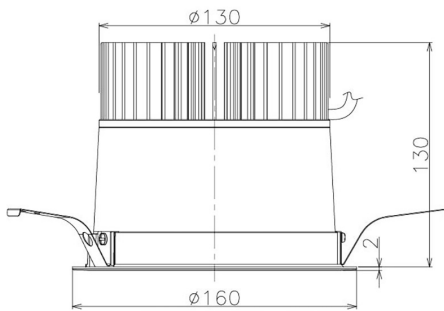

Item no. DD098-3460MB9027

Series Name: Φ 150 Spark

Installation	Recessed mount
Type	
Fixture wattage	33.8W
Beam angle	43 deg
Color Temp.	2700K
CRI	Ra>90
Luminous	2970 lm
Body	Die-cast aluminum alloy
Body finish	N/A
Trim finish	Black
Reflector finish	Mirror
IP Rate	IP20
Light source	COB module
Input Voltage	AC220~240V
Dimming Type	Non-Dimmable
Certificate	CE, CCC
Cut Hole	150mm

Height (Weight)	
65.3W	152 (1.5kg)
48.5W	152 (1.5kg)
44.3W	132 (1.3kg)
33.8W	132 (1.3kg)
30.3W	132 (1.3kg)
23.0W	102 (1.0kg)