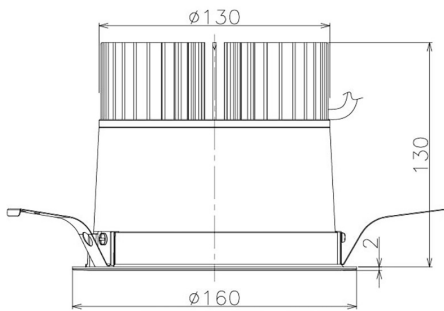

Item no. DD098-3460MB9027

Series Name: Φ 150 Spark

Installation	Recessed mount
Type	Φ 150 Spark
Fixture wattage	33.8W
Beam angle	43 deg
Color Temp.	2700K
CRI	Ra>90
Luminous	2970 lm
Body	Die-cast aluminum alloy
Body finish	N/A
Trim finish	Black
Reflector finish	Mirror
IP Rate	IP20
Light source	COB module
Input Voltage	AC220~240V
Dimming Type	Non-Dimmable
Certificate	CE, CCC
Cut Hole	150mm

Height (Weight)	
65.3W	152 (1.5kg)
48.5W	152 (1.5kg)
44.3W	132 (1.3kg)
33.8W	132 (1.3kg)
30.3W	132 (1.3kg)
23.0W	102 (1.0kg)