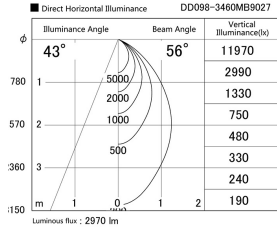

Item no. DD098-3460MB9027

Series Name: Φ 150 Spark

Installation	Recessed mount
Type	Φ 150 Spark
Fixture wattage	33.8W
Beam angle	43 deg
Color Temp.	2700K
CRI	Ra>90
Luminous	2970 lm
Body	Die-cast aluminum alloy
Body finish	N/A
Trim finish	Black
Reflector finish	Mirror
IP Rate	IP20
Light source	COB module
Input Voltage	AC220~240V
Dimming Type	Non-Dimmable
Certificate	CE, CCC
Cut Hole	150mm

Height (Weight)	
65.3W	152 (1.5kg)
48.5W	152 (1.5kg)
44.3W	132 (1.3kg)
33.8W	132 (1.3kg)
30.3W	132 (1.3kg)
23.0W	102 (1.0kg)