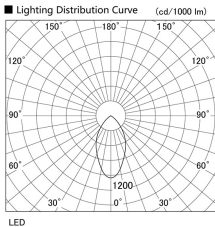

Item no. DD098-3460MB9027

Series Name: Φ 150 Spark

Installation	Recessed mount
Type	Φ 150 Spark
Fixture wattage	33.8W
Beam angle	43 deg
Color Temp.	2700K
CRI	Ra>90
Luminous	2970 lm
Body	Die-cast aluminum alloy
Body finish	N/A
Trim finish	Black
Reflector finish	Mirror
IP Rate	IP20
Light source	COB module
Input Voltage	AC220~240V
Dimming Type	Non-Dimmable
Certificate	CE, CCC
Cut Hole	150mm

Height (Weight)	
65.3W	152 (1.5kg)
48.5W	152 (1.5kg)
44.3W	132 (1.3kg)
33.8W	132 (1.3kg)
30.3W	132 (1.3kg)
23.0W	102 (1.0kg)