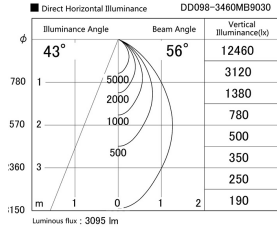

Item no. DD098-3460MB9030

Series Name:  $\Phi$ 150 Spark

Installation	Recessed mount
Type	$\Phi$ 150 Spark
Fixture wattage	33.8W
Beam angle	43 deg
Color Temp.	3000K
CRI	Ra>90
Luminous	3093 lm
Body	Die-cast aluminum alloy
Body finish	N/A
Trim finish	Black
Reflector finish	Mirror
IP Rate	IP20
Light source	COB module
Input Voltage	AC220~240V
Dimming Type	Non-Dimmable
Certificate	CE, CCC
Cut Hole	150mm

Height (Weight)	
65.3W	152 (1.5kg)
48.5W	152 (1.5kg)
44.3W	132 (1.3kg)
33.8W	132 (1.3kg)
30.3W	132 (1.3kg)
23.0W	102 (1.0kg)