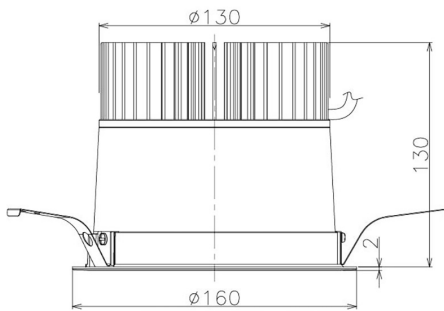

Item no. DD098-3460MB9030

Series Name:  $\Phi$ 150 Spark

Installation	Recessed mount
Type	$\Phi$ 150 Spark
Fixture wattage	33.8W
Beam angle	43 deg
Color Temp.	3000K
CRI	Ra>90
Luminous	3093 lm
Body	Die-cast aluminum alloy
Body finish	N/A
Trim finish	Black
Reflector finish	Mirror
IP Rate	IP20
Light source	COB module
Input Voltage	AC220~240V
Dimming Type	Non-Dimmable
Certificate	CE, CCC
Cut Hole	150mm

Height (Weight)	
65.3W	152 (1.5kg)
48.5W	152 (1.5kg)
44.3W	132 (1.3kg)
33.8W	132 (1.3kg)
30.3W	132 (1.3kg)
23.0W	102 (1.0kg)