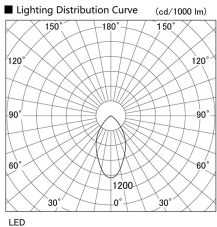

Item no. DD098-3460MB9030

Series Name:  $\Phi$ 150 Spark

Installation	Recessed mount
Type	$\Phi$ 150 Spark
Fixture wattage	33.8W
Beam angle	43 deg
Color Temp.	3000K
CRI	Ra>90
Luminous	3093 lm
Body	Die-cast aluminum alloy
Body finish	N/A
Trim finish	Black
Reflector finish	Mirror
IP Rate	IP20
Light source	COB module
Input Voltage	AC220~240V
Dimming Type	Non-Dimmable
Certificate	CE, CCC
Cut Hole	150mm

Height (Weight)	
65.3W	152 (1.5kg)
48.5W	152 (1.5kg)
44.3W	132 (1.3kg)
33.8W	132 (1.3kg)
30.3W	132 (1.3kg)
23.0W	102 (1.0kg)