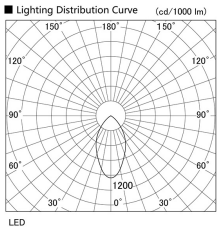

Item no. DD098-3460MB9035

Series Name: Φ 150 Spark

Installation	Recessed mount
Type	Φ 150 Spark
Fixture wattage	33.8W
Beam angle	43 deg
Color Temp.	3500K
CRI	Ra>90
Luminous	3155 lm
Body	Die-cast aluminum alloy
Body finish	N/A
Trim finish	Black
Reflector finish	Mirror
IP Rate	IP20
Light source	COB module
Input Voltage	AC220~240V
Dimming Type	Non-Dimmable
Certificate	CE, CCC
Cut Hole	150mm

Height (Weight)	
65.3W	152 (1.5kg)
48.5W	152 (1.5kg)
44.3W	132 (1.3kg)
33.8W	132 (1.3kg)
30.3W	132 (1.3kg)
23.0W	102 (1.0kg)