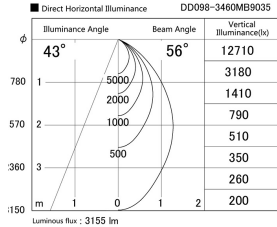

Item no. DD098-3460MB9035

Series Name: Φ 150 Spark

Installation	Recessed mount
Type	
Fixture wattage	33.8W
Beam angle	43 deg
Color Temp.	3500K
CRI	Ra>90
Luminous	3155 lm
Body	Die-cast aluminum alloy
Body finish	N/A
Trim finish	Black
Reflector finish	Mirror
IP Rate	IP20
Light source	COB module
Input Voltage	AC220~240V
Dimming Type	Non-Dimmable
Certificate	CE, CCC
Cut Hole	150mm

Height (Weight)	
65.3W	152 (1.5kg)
48.5W	152 (1.5kg)
44.3W	132 (1.3kg)
33.8W	132 (1.3kg)
30.3W	132 (1.3kg)
23.0W	102 (1.0kg)