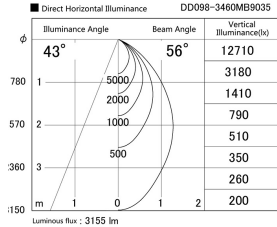

Item no. DD098-3460MB9035

Series Name: Φ 150 Spark

Installation	Recessed mount
Type	Φ 150 Spark
Fixture wattage	33.8W
Beam angle	43 deg
Color Temp.	3500K
CRI	Ra>90
Luminous	3155 lm
Body	Die-cast aluminum alloy
Body finish	N/A
Trim finish	Black
Reflector finish	Mirror
IP Rate	IP20
Light source	COB module
Input Voltage	AC220~240V
Dimming Type	Non-Dimmable
Certificate	CE, CCC
Cut Hole	150mm

Height (Weight)	
65.3W	152 (1.5kg)
48.5W	152 (1.5kg)
44.3W	132 (1.3kg)
33.8W	132 (1.3kg)
30.3W	132 (1.3kg)
23.0W	102 (1.0kg)