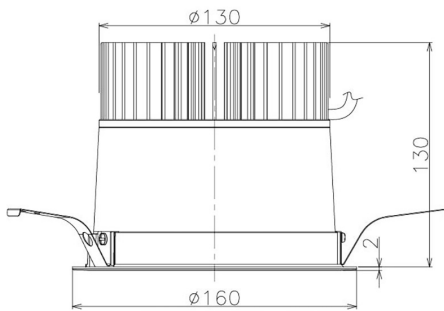

Item no. DD098-3460MB9035

Series Name: Φ 150 Spark

Installation	Recessed mount
Type	Φ 150 Spark
Fixture wattage	33.8W
Beam angle	43 deg
Color Temp.	3500K
CRI	Ra>90
Luminous	3155 lm
Body	Die-cast aluminum alloy
Body finish	N/A
Trim finish	Black
Reflector finish	Mirror
IP Rate	IP20
Light source	COB module
Input Voltage	AC220~240V
Dimming Type	Non-Dimmable
Certificate	CE, CCC
Cut Hole	150mm

Height (Weight)	
65.3W	152 (1.5kg)
48.5W	152 (1.5kg)
44.3W	132 (1.3kg)
33.8W	132 (1.3kg)
30.3W	132 (1.3kg)
23.0W	102 (1.0kg)