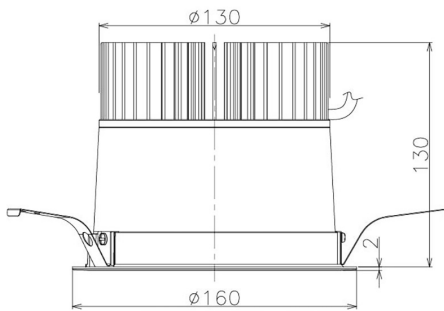

Item no. DD098-3460MB9035

Series Name: Φ 150 Spark

Installation	Recessed mount
Type	
Fixture wattage	33.8W
Beam angle	43 deg
Color Temp.	3500K
CRI	Ra>90
Luminous	3155 lm
Body	Die-cast aluminum alloy
Body finish	N/A
Trim finish	Black
Reflector finish	Mirror
IP Rate	IP20
Light source	COB module
Input Voltage	AC220~240V
Dimming Type	Non-Dimmable
Certificate	CE, CCC
Cut Hole	150mm

Height (Weight)	
65.3W	152 (1.5kg)
48.5W	152 (1.5kg)
44.3W	132 (1.3kg)
33.8W	132 (1.3kg)
30.3W	132 (1.3kg)
23.0W	102 (1.0kg)