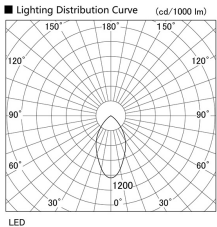

Item no. DD098-3460MB9035

Series Name: Φ 150 Spark

Installation	Recessed mount
Type	
Fixture wattage	33.8W
Beam angle	43 deg
Color Temp.	3500K
CRI	Ra>90
Luminous	3155 lm
Body	Die-cast aluminum alloy
Body finish	N/A
Trim finish	Black
Reflector finish	Mirror
IP Rate	IP20
Light source	COB module
Input Voltage	AC220~240V
Dimming Type	Non-Dimmable
Certificate	CE, CCC
Cut Hole	150mm

Height (Weight)	
65.3W	152 (1.5kg)
48.5W	152 (1.5kg)
44.3W	132 (1.3kg)
33.8W	132 (1.3kg)
30.3W	132 (1.3kg)
23.0W	102 (1.0kg)