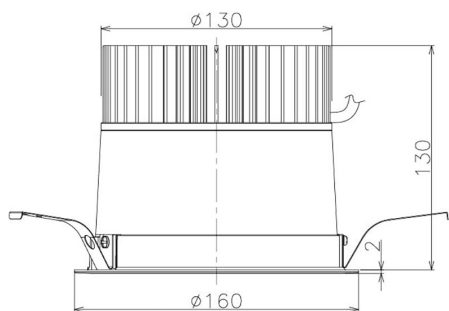

Item no. DD098-3460MB9040

Series Name: Φ 150 Spark

Installation	Recessed mount
Type	Φ 150 Spark
Fixture wattage	33.8W
Beam angle	43 deg
Color Temp.	4000K
CRI	Ra>90
Luminous	3186 lm
Body	Die-cast aluminum alloy
Body finish	N/A
Trim finish	Black
Reflector finish	Mirror
IP Rate	IP20
Light source	COB module
Input Voltage	AC220~240V
Dimming Type	Non-Dimmable
Certificate	CE, CCC
Cut Hole	150mm

Height (Weight)	
65.3W	152 (1.5kg)
48.5W	152 (1.5kg)
44.3W	132 (1.3kg)
33.8W	132 (1.3kg)
30.3W	132 (1.3kg)
23.0W	102 (1.0kg)