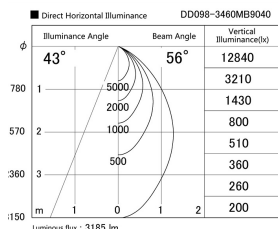

Item no. DD098-3460MB9040

Series Name: Φ 150 Spark

Installation	Recessed mount
Type	Φ 150 Spark
Fixture wattage	33.8W
Beam angle	43 deg
Color Temp.	4000K
CRI	Ra>90
Luminous	3186 lm
Body	Die-cast aluminum alloy
Body finish	N/A
Trim finish	Black
Reflector finish	Mirror
IP Rate	IP20
Light source	COB module
Input Voltage	AC220~240V
Dimming Type	Non-Dimmable
Certificate	CE, CCC
Cut Hole	150mm

Height (Weight)	
65.3W	152 (1.5kg)
48.5W	152 (1.5kg)
44.3W	132 (1.3kg)
33.8W	132 (1.3kg)
30.3W	132 (1.3kg)
23.0W	102 (1.0kg)