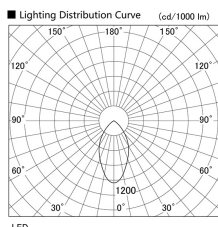

Item no. DD098-3460MB9040

Series Name: Φ 150 Spark

Installation	Recessed mount
Type	Φ 150 Spark
Fixture wattage	33.8W
Beam angle	43 deg
Color Temp.	4000K
CRI	Ra>90
Luminous	3186 lm
Body	Die-cast aluminum alloy
Body finish	N/A
Trim finish	Black
Reflector finish	Mirror
IP Rate	IP20
Light source	COB module
Input Voltage	AC220~240V
Dimming Type	Non-Dimmable
Certificate	CE, CCC
Cut Hole	150mm

Height (Weight)	
65.3W	152 (1.5kg)
48.5W	152 (1.5kg)
44.3W	132 (1.3kg)
33.8W	132 (1.3kg)
30.3W	132 (1.3kg)
23.0W	102 (1.0kg)