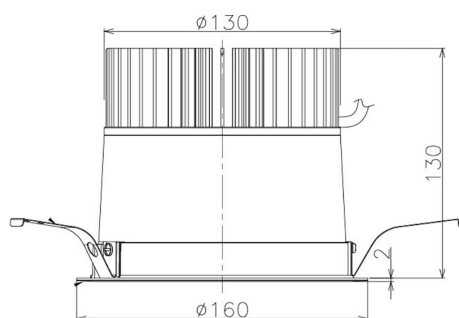

Item no. DD098-4520MB8527

Series Name: Φ 150 Spark

Installation	Recessed mount
Type	Φ 150 Spark
Fixture wattage	44.3W
Beam angle	21 deg
Color Temp.	2700K
CRI	Ra>85
Luminous	4493 lm
Body	Die-cast aluminum alloy
Body finish	N/A
Trim finish	Black
Reflector finish	Mirror
IP Rate	IP20
Light source	COB module
Input Voltage	AC220~240V
Dimming Type	Non-Dimmable
Certificate	CE, CCC
Cut Hole	150mm

Height (Weight)	
65.3W	152 (1.5kg)
48.5W	152 (1.5kg)
44.3W	132 (1.3kg)
33.8W	132 (1.3kg)
30.3W	132 (1.3kg)
23.0W	102 (1.0kg)