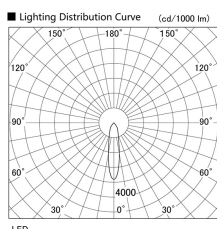

Item no. DD098-4520MB8527

Series Name: Φ 150 Spark

Installation	Recessed mount
Type	Φ 150 Spark
Fixture wattage	44.3W
Beam angle	21 deg
Color Temp.	2700K
CRI	Ra>85
Luminous	4493 lm
Body	Die-cast aluminum alloy
Body finish	N/A
Trim finish	Black
Reflector finish	Mirror
IP Rate	IP20
Light source	COB module
Input Voltage	AC220~240V
Dimming Type	Non-Dimmable
Certificate	CE, CCC
Cut Hole	150mm

Height (Weight)	
65.3W	152 (1.5kg)
48.5W	152 (1.5kg)
44.3W	132 (1.3kg)
33.8W	132 (1.3kg)
30.3W	132 (1.3kg)
23.0W	102 (1.0kg)