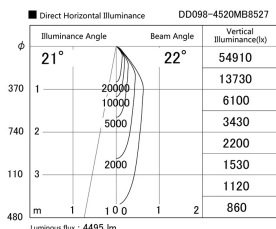

Item no. DD098-4520MB8527

Series Name: Φ 150 Spark

Installation	Recessed mount
Type	Φ 150 Spark
Fixture wattage	44.3W
Beam angle	21 deg
Color Temp.	2700K
CRI	Ra>85
Luminous	4493 lm
Body	Die-cast aluminum alloy
Body finish	N/A
Trim finish	Black
Reflector finish	Mirror
IP Rate	IP20
Light source	COB module
Input Voltage	AC220~240V
Dimming Type	Non-Dimmable
Certificate	CE, CCC
Cut Hole	150mm

Height (Weight)	
65.3W	152 (1.5kg)
48.5W	152 (1.5kg)
44.3W	132 (1.3kg)
33.8W	132 (1.3kg)
30.3W	132 (1.3kg)
23.0W	102 (1.0kg)