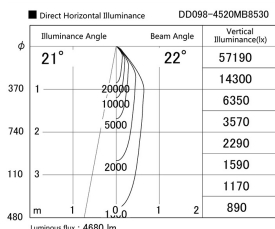

Item no. DD098-4520MB8530

Series Name:  $\Phi$ 150 Spark

Installation	Recessed mount
Type	
Fixture wattage	44.3W
Beam angle	21 deg
Color Temp.	3000K
CRI	Ra>85
Luminous	4680 lm
Body	Die-cast aluminum alloy
Body finish	N/A
Trim finish	Black
Reflector finish	Mirror
IP Rate	IP20
Light source	COB module
Input Voltage	AC220~240V
Dimming Type	Non-Dimmable
Certificate	CE, CCC
Cut Hole	150mm

Height (Weight)	
65.3W	152 (1.5kg)
48.5W	152 (1.5kg)
44.3W	132 (1.3kg)
33.8W	132 (1.3kg)
30.3W	132 (1.3kg)
23.0W	102 (1.0kg)