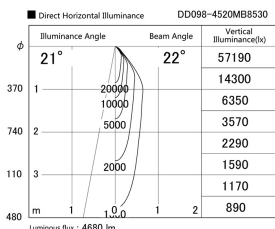

Item no. DD098-4520MB8530

Series Name: Φ 150 Spark

Installation	Recessed mount
Type	Φ 150 Spark
Fixture wattage	44.3W
Beam angle	21 deg
Color Temp.	3000K
CRI	Ra>85
Luminous	4680 lm
Body	Die-cast aluminum alloy
Body finish	N/A
Trim finish	Black
Reflector finish	Mirror
IP Rate	IP20
Light source	COB module
Input Voltage	AC220~240V
Dimming Type	Non-Dimmable
Certificate	CE, CCC
Cut Hole	150mm

Height (Weight)	
65.3W	152 (1.5kg)
48.5W	152 (1.5kg)
44.3W	132 (1.3kg)
33.8W	132 (1.3kg)
30.3W	132 (1.3kg)
23.0W	102 (1.0kg)