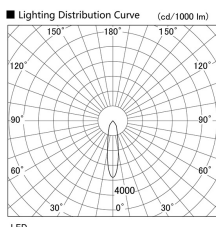

Item no. DD098-4520MB8530

Series Name: Φ 150 Spark

Installation	Recessed mount
Type	Φ 150 Spark
Fixture wattage	44.3W
Beam angle	21 deg
Color Temp.	3000K
CRI	Ra>85
Luminous	4680 lm
Body	Die-cast aluminum alloy
Body finish	N/A
Trim finish	Black
Reflector finish	Mirror
IP Rate	IP20
Light source	COB module
Input Voltage	AC220~240V
Dimming Type	Non-Dimmable
Certificate	CE, CCC
Cut Hole	150mm

Height (Weight)	
65.3W	152 (1.5kg)
48.5W	152 (1.5kg)
44.3W	132 (1.3kg)
33.8W	132 (1.3kg)
30.3W	132 (1.3kg)
23.0W	102 (1.0kg)