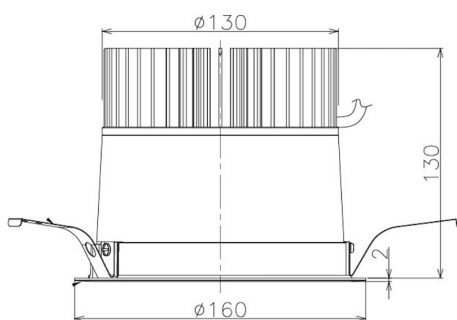

Item no. DD098-4520MB8530

Series Name: Φ 150 Spark

Installation	Recessed mount
Type	Φ 150 Spark
Fixture wattage	44.3W
Beam angle	21 deg
Color Temp.	3000K
CRI	Ra>85
Luminous	4680 lm
Body	Die-cast aluminum alloy
Body finish	N/A
Trim finish	Black
Reflector finish	Mirror
IP Rate	IP20
Light source	COB module
Input Voltage	AC220~240V
Dimming Type	Non-Dimmable
Certificate	CE, CCC
Cut Hole	150mm

Height (Weight)	
65.3W	152 (1.5kg)
48.5W	152 (1.5kg)
44.3W	132 (1.3kg)
33.8W	132 (1.3kg)
30.3W	132 (1.3kg)
23.0W	102 (1.0kg)