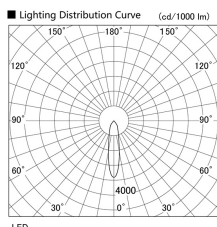

Item no. DD098-4520MB8530

Series Name:  $\Phi$ 150 Spark

Installation	Recessed mount
Type	
Fixture wattage	44.3W
Beam angle	21 deg
Color Temp.	3000K
CRI	Ra>85
Luminous	4680 lm
Body	Die-cast aluminum alloy
Body finish	N/A
Trim finish	Black
Reflector finish	Mirror
IP Rate	IP20
Light source	COB module
Input Voltage	AC220~240V
Dimming Type	Non-Dimmable
Certificate	CE, CCC
Cut Hole	150mm

Height (Weight)	
65.3W	152 (1.5kg)
48.5W	152 (1.5kg)
44.3W	132 (1.3kg)
33.8W	132 (1.3kg)
30.3W	132 (1.3kg)
23.0W	102 (1.0kg)