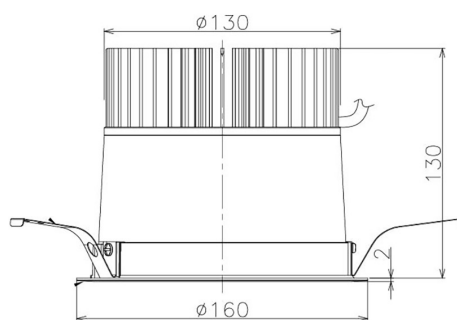

Item no. DD098-4520MB8530

Series Name:  $\Phi$ 150 Spark

Installation	Recessed mount
Type	
Fixture wattage	44.3W
Beam angle	21 deg
Color Temp.	3000K
CRI	Ra>85
Luminous	4680 lm
Body	Die-cast aluminum alloy
Body finish	N/A
Trim finish	Black
Reflector finish	Mirror
IP Rate	IP20
Light source	COB module
Input Voltage	AC220~240V
Dimming Type	Non-Dimmable
Certificate	CE, CCC
Cut Hole	150mm

Height (Weight)	
65.3W	152 (1.5kg)
48.5W	152 (1.5kg)
44.3W	132 (1.3kg)
33.8W	132 (1.3kg)
30.3W	132 (1.3kg)
23.0W	102 (1.0kg)