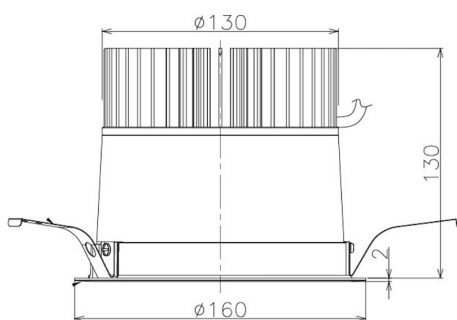

Item no. DD098-4520MB8535

Series Name: Φ 150 Spark

Installation	Recessed mount
Type	Φ 150 Spark
Fixture wattage	44.3W
Beam angle	21 deg
Color Temp.	3500K
CRI	Ra>85
Luminous	4774 lm
Body	Die-cast aluminum alloy
Body finish	N/A
Trim finish	Black
Reflector finish	Mirror
IP Rate	IP20
Light source	COB module
Input Voltage	AC220~240V
Dimming Type	Non-Dimmable
Certificate	CE, CCC
Cut Hole	150mm

Height (Weight)	
65.3W	152 (1.5kg)
48.5W	152 (1.5kg)
44.3W	132 (1.3kg)
33.8W	132 (1.3kg)
30.3W	132 (1.3kg)
23.0W	102 (1.0kg)