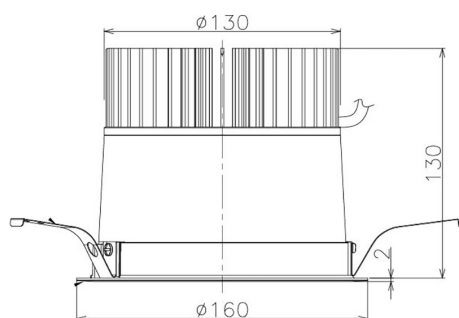

Item no. DD098-4520MB8535

Series Name:  $\Phi$ 150 Spark

Installation	Recessed mount
Type	
Fixture wattage	44.3W
Beam angle	21 deg
Color Temp.	3500K
CRI	Ra>85
Luminous	4774 lm
Body	Die-cast aluminum alloy
Body finish	N/A
Trim finish	Black
Reflector finish	Mirror
IP Rate	IP20
Light source	COB module
Input Voltage	AC220~240V
Dimming Type	Non-Dimmable
Certificate	CE, CCC
Cut Hole	150mm

Height (Weight)	
65.3W	152 (1.5kg)
48.5W	152 (1.5kg)
44.3W	132 (1.3kg)
33.8W	132 (1.3kg)
30.3W	132 (1.3kg)
23.0W	102 (1.0kg)