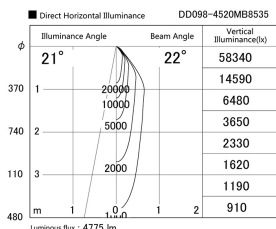

Item no. DD098-4520MB8535

Series Name:  $\Phi$ 150 Spark

Installation	Recessed mount
Type	
Fixture wattage	44.3W
Beam angle	21 deg
Color Temp.	3500K
CRI	Ra>85
Luminous	4774 lm
Body	Die-cast aluminum alloy
Body finish	N/A
Trim finish	Black
Reflector finish	Mirror
IP Rate	IP20
Light source	COB module
Input Voltage	AC220~240V
Dimming Type	Non-Dimmable
Certificate	CE, CCC
Cut Hole	150mm

Height (Weight)	
65.3W	152 (1.5kg)
48.5W	152 (1.5kg)
44.3W	132 (1.3kg)
33.8W	132 (1.3kg)
30.3W	132 (1.3kg)
23.0W	102 (1.0kg)