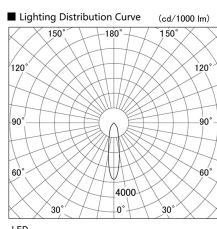

Item no. DD098-4520MB8535

Series Name:  $\Phi$ 150 Spark

Installation	Recessed mount
Type	
Fixture wattage	44.3W
Beam angle	21 deg
Color Temp.	3500K
CRI	Ra>85
Luminous	4774 lm
Body	Die-cast aluminum alloy
Body finish	N/A
Trim finish	Black
Reflector finish	Mirror
IP Rate	IP20
Light source	COB module
Input Voltage	AC220~240V
Dimming Type	Non-Dimmable
Certificate	CE, CCC
Cut Hole	150mm

Height (Weight)	
65.3W	152 (1.5kg)
48.5W	152 (1.5kg)
44.3W	132 (1.3kg)
33.8W	132 (1.3kg)
30.3W	132 (1.3kg)
23.0W	102 (1.0kg)