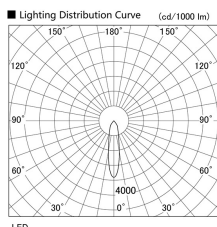

Item no. DD098-4520MB8535

Series Name: Φ 150 Spark

Installation	Recessed mount
Type	Φ 150 Spark
Fixture wattage	44.3W
Beam angle	21 deg
Color Temp.	3500K
CRI	Ra>85
Luminous	4774 lm
Body	Die-cast aluminum alloy
Body finish	N/A
Trim finish	Black
Reflector finish	Mirror
IP Rate	IP20
Light source	COB module
Input Voltage	AC220~240V
Dimming Type	Non-Dimmable
Certificate	CE, CCC
Cut Hole	150mm

Height (Weight)	
65.3W	152 (1.5kg)
48.5W	152 (1.5kg)
44.3W	132 (1.3kg)
33.8W	132 (1.3kg)
30.3W	132 (1.3kg)
23.0W	102 (1.0kg)