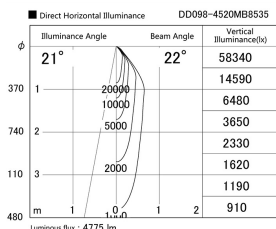

Item no. DD098-4520MB8535

Series Name: Φ 150 Spark

Installation	Recessed mount
Type	Φ 150 Spark
Fixture wattage	44.3W
Beam angle	21 deg
Color Temp.	3500K
CRI	Ra>85
Luminous	4774 lm
Body	Die-cast aluminum alloy
Body finish	N/A
Trim finish	Black
Reflector finish	Mirror
IP Rate	IP20
Light source	COB module
Input Voltage	AC220~240V
Dimming Type	Non-Dimmable
Certificate	CE, CCC
Cut Hole	150mm

Height (Weight)	
65.3W	152 (1.5kg)
48.5W	152 (1.5kg)
44.3W	132 (1.3kg)
33.8W	132 (1.3kg)
30.3W	132 (1.3kg)
23.0W	102 (1.0kg)