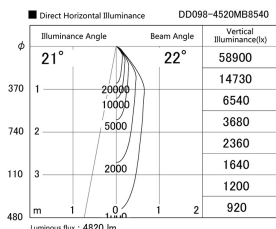

Item no. DD098-4520MB8540

Series Name: Φ 150 Spark

Installation	Recessed mount
Type	Φ 150 Spark
Fixture wattage	44.3W
Beam angle	21 deg
Color Temp.	4000K
CRI	Ra>85
Luminous	4820 lm
Body	Die-cast aluminum alloy
Body finish	N/A
Trim finish	Black
Reflector finish	Mirror
IP Rate	IP20
Light source	COB module
Input Voltage	AC220~240V
Dimming Type	Non-Dimmable
Certificate	CE, CCC
Cut Hole	150mm

Height (Weight)	
65.3W	152 (1.5kg)
48.5W	152 (1.5kg)
44.3W	132 (1.3kg)
33.8W	132 (1.3kg)
30.3W	132 (1.3kg)
23.0W	102 (1.0kg)