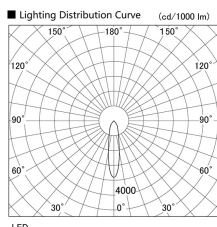

Item no. DD098-4520MB8540

Series Name:  $\Phi$ 150 Spark

Installation	Recessed mount
Type	
Fixture wattage	44.3W
Beam angle	21 deg
Color Temp.	4000K
CRI	Ra>85
Luminous	4820 lm
Body	Die-cast aluminum alloy
Body finish	N/A
Trim finish	Black
Reflector finish	Mirror
IP Rate	IP20
Light source	COB module
Input Voltage	AC220~240V
Dimming Type	Non-Dimmable
Certificate	CE, CCC
Cut Hole	150mm

Height (Weight)	
65.3W	152 (1.5kg)
48.5W	152 (1.5kg)
44.3W	132 (1.3kg)
33.8W	132 (1.3kg)
30.3W	132 (1.3kg)
23.0W	102 (1.0kg)