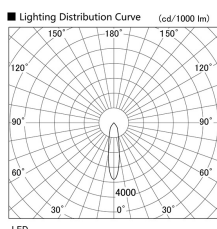

Item no. DD098-4520MB8540

Series Name: Φ 150 Spark

Installation	Recessed mount
Type	Φ 150 Spark
Fixture wattage	44.3W
Beam angle	21 deg
Color Temp.	4000K
CRI	Ra>85
Luminous	4820 lm
Body	Die-cast aluminum alloy
Body finish	N/A
Trim finish	Black
Reflector finish	Mirror
IP Rate	IP20
Light source	COB module
Input Voltage	AC220~240V
Dimming Type	Non-Dimmable
Certificate	CE, CCC
Cut Hole	150mm

Height (Weight)	
65.3W	152 (1.5kg)
48.5W	152 (1.5kg)
44.3W	132 (1.3kg)
33.8W	132 (1.3kg)
30.3W	132 (1.3kg)
23.0W	102 (1.0kg)