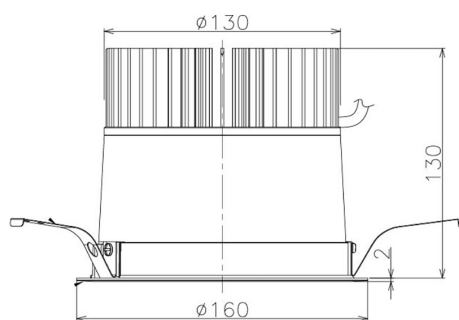

Item no. DD098-4520MB8540

Series Name:  $\Phi$ 150 Spark

Installation	Recessed mount
Type	
Fixture wattage	44.3W
Beam angle	21 deg
Color Temp.	4000K
CRI	Ra>85
Luminous	4820 lm
Body	Die-cast aluminum alloy
Body finish	N/A
Trim finish	Black
Reflector finish	Mirror
IP Rate	IP20
Light source	COB module
Input Voltage	AC220~240V
Dimming Type	Non-Dimmable
Certificate	CE, CCC
Cut Hole	150mm

Height (Weight)	
65.3W	152 (1.5kg)
48.5W	152 (1.5kg)
44.3W	132 (1.3kg)
33.8W	132 (1.3kg)
30.3W	132 (1.3kg)
23.0W	102 (1.0kg)