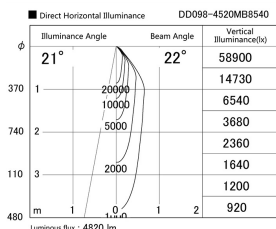

Item no. DD098-4520MB8540

Series Name:  $\Phi$ 150 Spark

Installation	Recessed mount
Type	
Fixture wattage	44.3W
Beam angle	21 deg
Color Temp.	4000K
CRI	Ra>85
Luminous	4820 lm
Body	Die-cast aluminum alloy
Body finish	N/A
Trim finish	Black
Reflector finish	Mirror
IP Rate	IP20
Light source	COB module
Input Voltage	AC220~240V
Dimming Type	Non-Dimmable
Certificate	CE, CCC
Cut Hole	150mm

Height (Weight)	
65.3W	152 (1.5kg)
48.5W	152 (1.5kg)
44.3W	132 (1.3kg)
33.8W	132 (1.3kg)
30.3W	132 (1.3kg)
23.0W	102 (1.0kg)