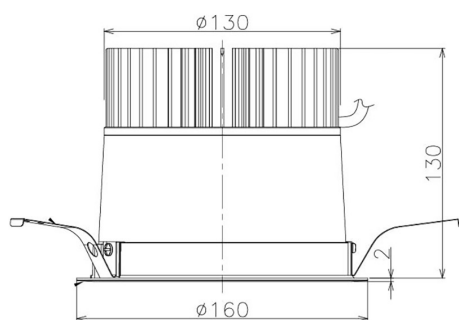

Item no. DD098-4520MB8540

Series Name: Φ 150 Spark

Installation	Recessed mount
Type	Φ 150 Spark
Fixture wattage	44.3W
Beam angle	21 deg
Color Temp.	4000K
CRI	Ra>85
Luminous	4820 lm
Body	Die-cast aluminum alloy
Body finish	N/A
Trim finish	Black
Reflector finish	Mirror
IP Rate	IP20
Light source	COB module
Input Voltage	AC220~240V
Dimming Type	Non-Dimmable
Certificate	CE, CCC
Cut Hole	150mm

Height (Weight)	
65.3W	152 (1.5kg)
48.5W	152 (1.5kg)
44.3W	132 (1.3kg)
33.8W	132 (1.3kg)
30.3W	132 (1.3kg)
23.0W	102 (1.0kg)