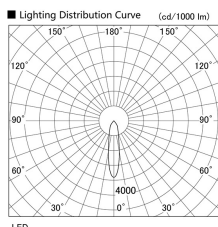

Item no. DD098-4520MB9027

Series Name:  $\Phi$ 150 Spark

Installation	Recessed mount
Type	$\Phi$ 150 Spark
Fixture wattage	44.3W
Beam angle	21 deg
Color Temp.	2700K
CRI	Ra>90
Luminous	4085 lm
Body	Die-cast aluminum alloy
Body finish	N/A
Trim finish	Black
Reflector finish	Mirror
IP Rate	IP20
Light source	COB module
Input Voltage	AC220~240V
Dimming Type	Non-Dimmable
Certificate	CE, CCC
Cut Hole	150mm

Height (Weight)	
65.3W	152 (1.5kg)
48.5W	152 (1.5kg)
44.3W	132 (1.3kg)
33.8W	132 (1.3kg)
30.3W	132 (1.3kg)
23.0W	102 (1.0kg)