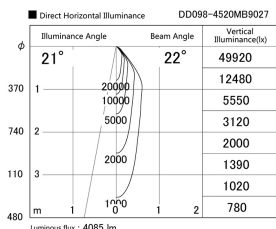

Item no. DD098-4520MB9027

Series Name:  $\Phi$ 150 Spark

Installation	Recessed mount
Type	$\Phi$ 150 Spark
Fixture wattage	44.3W
Beam angle	21 deg
Color Temp.	2700K
CRI	Ra>90
Luminous	4085 lm
Body	Die-cast aluminum alloy
Body finish	N/A
Trim finish	Black
Reflector finish	Mirror
IP Rate	IP20
Light source	COB module
Input Voltage	AC220~240V
Dimming Type	Non-Dimmable
Certificate	CE, CCC
Cut Hole	150mm

Height (Weight)	
65.3W	152 (1.5kg)
48.5W	152 (1.5kg)
44.3W	132 (1.3kg)
33.8W	132 (1.3kg)
30.3W	132 (1.3kg)
23.0W	102 (1.0kg)