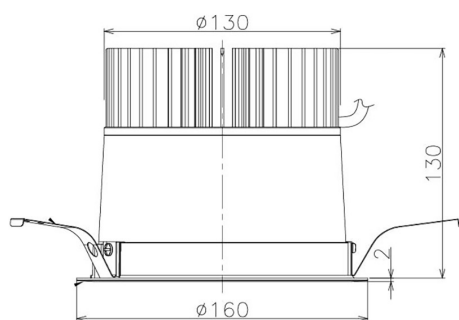

Item no. DD098-4520MB9027

Series Name:  $\Phi$ 150 Spark

Installation	Recessed mount
Type	$\Phi$ 150 Spark
Fixture wattage	44.3W
Beam angle	21 deg
Color Temp.	2700K
CRI	Ra>90
Luminous	4085 lm
Body	Die-cast aluminum alloy
Body finish	N/A
Trim finish	Black
Reflector finish	Mirror
IP Rate	IP20
Light source	COB module
Input Voltage	AC220~240V
Dimming Type	Non-Dimmable
Certificate	CE, CCC
Cut Hole	150mm

Height (Weight)	
65.3W	152 (1.5kg)
48.5W	152 (1.5kg)
44.3W	132 (1.3kg)
33.8W	132 (1.3kg)
30.3W	132 (1.3kg)
23.0W	102 (1.0kg)