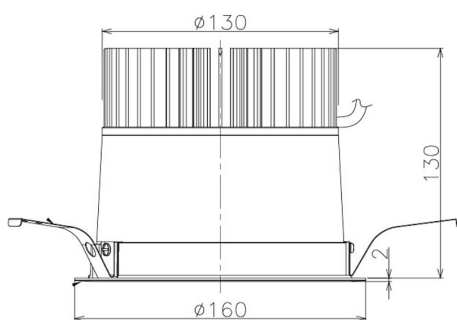

Item no. DD098-4520MB9030

Series Name:  $\Phi$ 150 Spark

Installation	Recessed mount
Type	
Fixture wattage	44.3W
Beam angle	21 deg
Color Temp.	3000K
CRI	Ra>90
Luminous	4255 lm
Body	Die-cast aluminum alloy
Body finish	N/A
Trim finish	Black
Reflector finish	Mirror
IP Rate	IP20
Light source	COB module
Input Voltage	AC220~240V
Dimming Type	Non-Dimmable
Certificate	CE, CCC
Cut Hole	150mm

Height (Weight)	
65.3W	152 (1.5kg)
48.5W	152 (1.5kg)
44.3W	132 (1.3kg)
33.8W	132 (1.3kg)
30.3W	132 (1.3kg)
23.0W	102 (1.0kg)