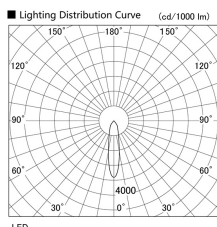

Item no. DD098-4520MB9030

Series Name:  $\Phi$ 150 Spark

Installation	Recessed mount
Type	
Fixture wattage	44.3W
Beam angle	21 deg
Color Temp.	3000K
CRI	Ra>90
Luminous	4255 lm
Body	Die-cast aluminum alloy
Body finish	N/A
Trim finish	Black
Reflector finish	Mirror
IP Rate	IP20
Light source	COB module
Input Voltage	AC220~240V
Dimming Type	Non-Dimmable
Certificate	CE, CCC
Cut Hole	150mm

Height (Weight)	
65.3W	152 (1.5kg)
48.5W	152 (1.5kg)
44.3W	132 (1.3kg)
33.8W	132 (1.3kg)
30.3W	132 (1.3kg)
23.0W	102 (1.0kg)