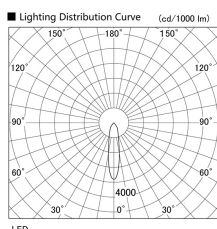

Item no. DD098-4520MB9030

Series Name: Φ 150 Spark

Installation	Recessed mount
Type	Φ 150 Spark
Fixture wattage	44.3W
Beam angle	21 deg
Color Temp.	3000K
CRI	Ra>90
Luminous	4255 lm
Body	Die-cast aluminum alloy
Body finish	N/A
Trim finish	Black
Reflector finish	Mirror
IP Rate	IP20
Light source	COB module
Input Voltage	AC220~240V
Dimming Type	Non-Dimmable
Certificate	CE, CCC
Cut Hole	150mm

Height (Weight)	
65.3W	152 (1.5kg)
48.5W	152 (1.5kg)
44.3W	132 (1.3kg)
33.8W	132 (1.3kg)
30.3W	132 (1.3kg)
23.0W	102 (1.0kg)