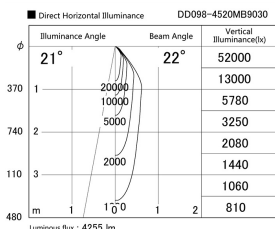

Item no. DD098-4520MB9030

Series Name: Φ 150 Spark

Installation	Recessed mount
Type	
Fixture wattage	44.3W
Beam angle	21 deg
Color Temp.	3000K
CRI	Ra>90
Luminous	4255 lm
Body	Die-cast aluminum alloy
Body finish	N/A
Trim finish	Black
Reflector finish	Mirror
IP Rate	IP20
Light source	COB module
Input Voltage	AC220~240V
Dimming Type	Non-Dimmable
Certificate	CE, CCC
Cut Hole	150mm

Height (Weight)	
65.3W	152 (1.5kg)
48.5W	152 (1.5kg)
44.3W	132 (1.3kg)
33.8W	132 (1.3kg)
30.3W	132 (1.3kg)
23.0W	102 (1.0kg)