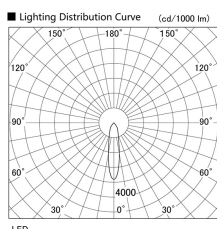

Item no. DD098-4520MB9030

Series Name: Φ 150 Spark

Installation	Recessed mount
Type	
Fixture wattage	44.3W
Beam angle	21 deg
Color Temp.	3000K
CRI	Ra>90
Luminous	4255 lm
Body	Die-cast aluminum alloy
Body finish	N/A
Trim finish	Black
Reflector finish	Mirror
IP Rate	IP20
Light source	COB module
Input Voltage	AC220~240V
Dimming Type	Non-Dimmable
Certificate	CE, CCC
Cut Hole	150mm

Height (Weight)	
65.3W	152 (1.5kg)
48.5W	152 (1.5kg)
44.3W	132 (1.3kg)
33.8W	132 (1.3kg)
30.3W	132 (1.3kg)
23.0W	102 (1.0kg)