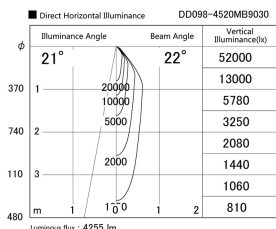

Item no. DD098-4520MB9030

Series Name: Φ 150 Spark

Installation	Recessed mount
Type	Φ 150 Spark
Fixture wattage	44.3W
Beam angle	21 deg
Color Temp.	3000K
CRI	Ra>90
Luminous	4255 lm
Body	Die-cast aluminum alloy
Body finish	N/A
Trim finish	Black
Reflector finish	Mirror
IP Rate	IP20
Light source	COB module
Input Voltage	AC220~240V
Dimming Type	Non-Dimmable
Certificate	CE, CCC
Cut Hole	150mm

Height (Weight)	
65.3W	152 (1.5kg)
48.5W	152 (1.5kg)
44.3W	132 (1.3kg)
33.8W	132 (1.3kg)
30.3W	132 (1.3kg)
23.0W	102 (1.0kg)