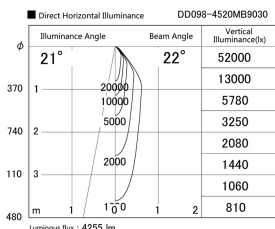

Item no. DD098-4520MB9030

Series Name:  $\Phi$ 150 Spark

Installation	Recessed mount
Type	
Fixture wattage	44.3W
Beam angle	21 deg
Color Temp.	3000K
CRI	Ra>90
Luminous	4255 lm
Body	Die-cast aluminum alloy
Body finish	N/A
Trim finish	Black
Reflector finish	Mirror
IP Rate	IP20
Light source	COB module
Input Voltage	AC220~240V
Dimming Type	Non-Dimmable
Certificate	CE, CCC
Cut Hole	150mm

Height (Weight)	
65.3W	152 (1.5kg)
48.5W	152 (1.5kg)
44.3W	132 (1.3kg)
33.8W	132 (1.3kg)
30.3W	132 (1.3kg)
23.0W	102 (1.0kg)