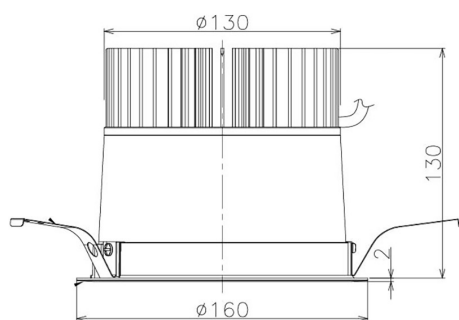

Item no. DD098-4520MB9030

Series Name: Φ 150 Spark

Installation	Recessed mount
Type	
Fixture wattage	44.3W
Beam angle	21 deg
Color Temp.	3000K
CRI	Ra>90
Luminous	4255 lm
Body	Die-cast aluminum alloy
Body finish	N/A
Trim finish	Black
Reflector finish	Mirror
IP Rate	IP20
Light source	COB module
Input Voltage	AC220~240V
Dimming Type	Non-Dimmable
Certificate	CE, CCC
Cut Hole	150mm

Height (Weight)	
65.3W	152 (1.5kg)
48.5W	152 (1.5kg)
44.3W	132 (1.3kg)
33.8W	132 (1.3kg)
30.3W	132 (1.3kg)
23.0W	102 (1.0kg)