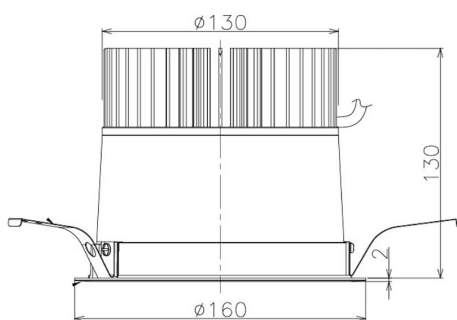

Item no. DD098-4520MB9030

Series Name: Φ 150 Spark

Installation	Recessed mount
Type	Φ 150 Spark
Fixture wattage	44.3W
Beam angle	21 deg
Color Temp.	3000K
CRI	Ra>90
Luminous	4255 lm
Body	Die-cast aluminum alloy
Body finish	N/A
Trim finish	Black
Reflector finish	Mirror
IP Rate	IP20
Light source	COB module
Input Voltage	AC220~240V
Dimming Type	Non-Dimmable
Certificate	CE, CCC
Cut Hole	150mm

Height (Weight)	
65.3W	152 (1.5kg)
48.5W	152 (1.5kg)
44.3W	132 (1.3kg)
33.8W	132 (1.3kg)
30.3W	132 (1.3kg)
23.0W	102 (1.0kg)