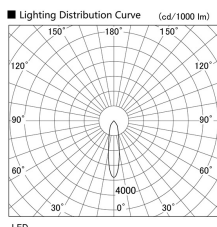

Item no. DD098-4520MB9035

Series Name: Φ 150 Spark

Installation	Recessed mount
Type	Φ 150 Spark
Fixture wattage	44.3W
Beam angle	21 deg
Color Temp.	3500K
CRI	Ra>90
Luminous	4340 lm
Body	Die-cast aluminum alloy
Body finish	N/A
Trim finish	Black
Reflector finish	Mirror
IP Rate	IP20
Light source	COB module
Input Voltage	AC220~240V
Dimming Type	Non-Dimmable
Certificate	CE, CCC
Cut Hole	150mm

Height (Weight)	
65.3W	152 (1.5kg)
48.5W	152 (1.5kg)
44.3W	132 (1.3kg)
33.8W	132 (1.3kg)
30.3W	132 (1.3kg)
23.0W	102 (1.0kg)