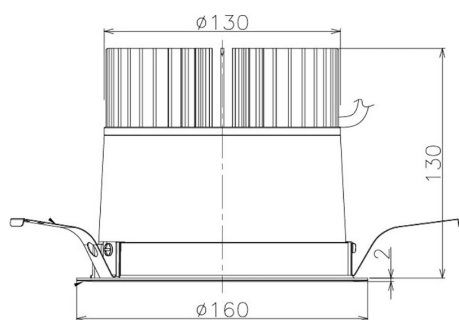

Item no. DD098-4520MB9035

Series Name: Φ 150 Spark

Installation	Recessed mount
Type	Φ 150 Spark
Fixture wattage	44.3W
Beam angle	21 deg
Color Temp.	3500K
CRI	Ra>90
Luminous	4340 lm
Body	Die-cast aluminum alloy
Body finish	N/A
Trim finish	Black
Reflector finish	Mirror
IP Rate	IP20
Light source	COB module
Input Voltage	AC220~240V
Dimming Type	Non-Dimmable
Certificate	CE, CCC
Cut Hole	150mm

Height (Weight)	
65.3W	152 (1.5kg)
48.5W	152 (1.5kg)
44.3W	132 (1.3kg)
33.8W	132 (1.3kg)
30.3W	132 (1.3kg)
23.0W	102 (1.0kg)