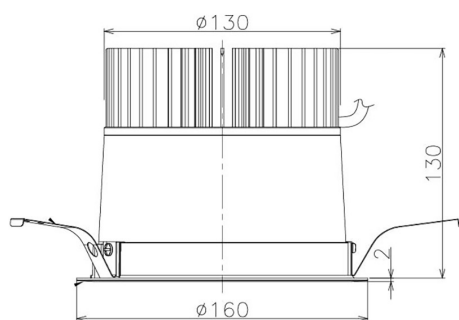

Item no. DD098-4520MB9035

Series Name: Φ 150 Spark

Installation	Recessed mount
Type	
Fixture wattage	44.3W
Beam angle	21 deg
Color Temp.	3500K
CRI	Ra>90
Luminous	4340 lm
Body	Die-cast aluminum alloy
Body finish	N/A
Trim finish	Black
Reflector finish	Mirror
IP Rate	IP20
Light source	COB module
Input Voltage	AC220~240V
Dimming Type	Non-Dimmable
Certificate	CE, CCC
Cut Hole	150mm

Height (Weight)	
65.3W	152 (1.5kg)
48.5W	152 (1.5kg)
44.3W	132 (1.3kg)
33.8W	132 (1.3kg)
30.3W	132 (1.3kg)
23.0W	102 (1.0kg)