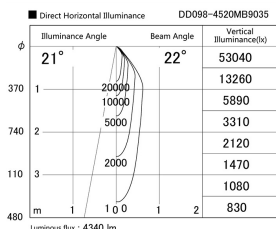

Item no. DD098-4520MB9035

Series Name: Φ 150 Spark

Installation	Recessed mount
Type	Φ 150 Spark
Fixture wattage	44.3W
Beam angle	21 deg
Color Temp.	3500K
CRI	Ra>90
Luminous	4340 lm
Body	Die-cast aluminum alloy
Body finish	N/A
Trim finish	Black
Reflector finish	Mirror
IP Rate	IP20
Light source	COB module
Input Voltage	AC220~240V
Dimming Type	Non-Dimmable
Certificate	CE, CCC
Cut Hole	150mm

Height (Weight)	
65.3W	152 (1.5kg)
48.5W	152 (1.5kg)
44.3W	132 (1.3kg)
33.8W	132 (1.3kg)
30.3W	132 (1.3kg)
23.0W	102 (1.0kg)