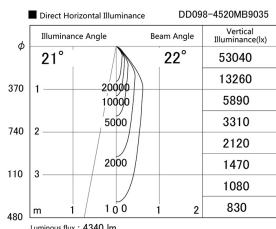

Item no. DD098-4520MB9035

Series Name: Φ 150 Spark

Installation	Recessed mount
Type	
Fixture wattage	44.3W
Beam angle	21 deg
Color Temp.	3500K
CRI	Ra>90
Luminous	4340 lm
Body	Die-cast aluminum alloy
Body finish	N/A
Trim finish	Black
Reflector finish	Mirror
IP Rate	IP20
Light source	COB module
Input Voltage	AC220~240V
Dimming Type	Non-Dimmable
Certificate	CE, CCC
Cut Hole	150mm

Height (Weight)	
65.3W	152 (1.5kg)
48.5W	152 (1.5kg)
44.3W	132 (1.3kg)
33.8W	132 (1.3kg)
30.3W	132 (1.3kg)
23.0W	102 (1.0kg)