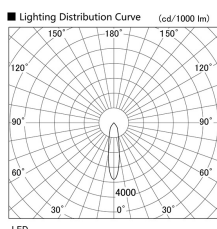

Item no. DD098-4520MB9035

Series Name: Φ 150 Spark

Installation	Recessed mount
Type	
Fixture wattage	44.3W
Beam angle	21 deg
Color Temp.	3500K
CRI	Ra>90
Luminous	4340 lm
Body	Die-cast aluminum alloy
Body finish	N/A
Trim finish	Black
Reflector finish	Mirror
IP Rate	IP20
Light source	COB module
Input Voltage	AC220~240V
Dimming Type	Non-Dimmable
Certificate	CE, CCC
Cut Hole	150mm

Height (Weight)	
65.3W	152 (1.5kg)
48.5W	152 (1.5kg)
44.3W	132 (1.3kg)
33.8W	132 (1.3kg)
30.3W	132 (1.3kg)
23.0W	102 (1.0kg)