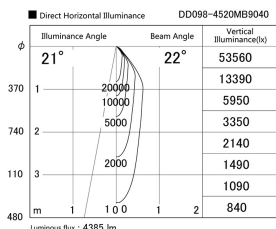

Item no. DD098-4520MB9040

Series Name:  $\Phi$ 150 Spark

Installation	Recessed mount
Type	
Fixture wattage	44.3W
Beam angle	21 deg
Color Temp.	4000K
CRI	Ra>90
Luminous	4383 lm
Body	Die-cast aluminum alloy
Body finish	N/A
Trim finish	Black
Reflector finish	Mirror
IP Rate	IP20
Light source	COB module
Input Voltage	AC220~240V
Dimming Type	Non-Dimmable
Certificate	CE, CCC
Cut Hole	150mm

Height (Weight)	
65.3W	152 (1.5kg)
48.5W	152 (1.5kg)
44.3W	132 (1.3kg)
33.8W	132 (1.3kg)
30.3W	132 (1.3kg)
23.0W	102 (1.0kg)