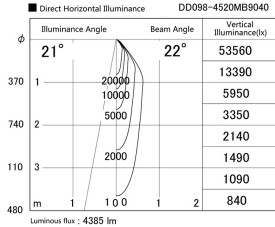

Item no. DD098-4520MB9040

Series Name: Φ 150 Spark

Installation	Recessed mount
Type	Φ 150 Spark
Fixture wattage	44.3W
Beam angle	21 deg
Color Temp.	4000K
CRI	Ra>90
Luminous	4383 lm
Body	Die-cast aluminum alloy
Body finish	N/A
Trim finish	Black
Reflector finish	Mirror
IP Rate	IP20
Light source	COB module
Input Voltage	AC220~240V
Dimming Type	Non-Dimmable
Certificate	CE, CCC
Cut Hole	150mm

Height (Weight)	
65.3W	152 (1.5kg)
48.5W	152 (1.5kg)
44.3W	132 (1.3kg)
33.8W	132 (1.3kg)
30.3W	132 (1.3kg)
23.0W	102 (1.0kg)