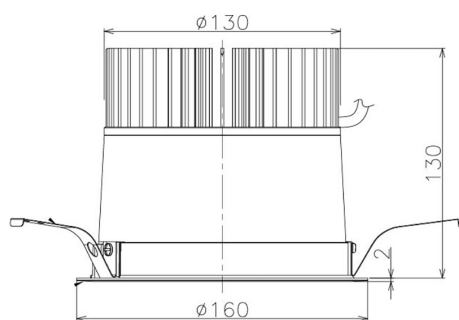

Item no. DD098-4520MB9040

Series Name:  $\Phi$ 150 Spark

Installation	Recessed mount
Type	
Fixture wattage	44.3W
Beam angle	21 deg
Color Temp.	4000K
CRI	Ra>90
Luminous	4383 lm
Body	Die-cast aluminum alloy
Body finish	N/A
Trim finish	Black
Reflector finish	Mirror
IP Rate	IP20
Light source	COB module
Input Voltage	AC220~240V
Dimming Type	Non-Dimmable
Certificate	CE, CCC
Cut Hole	150mm

Height (Weight)	
65.3W	152 (1.5kg)
48.5W	152 (1.5kg)
44.3W	132 (1.3kg)
33.8W	132 (1.3kg)
30.3W	132 (1.3kg)
23.0W	102 (1.0kg)