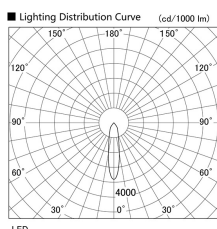

Item no. DD098-4520MB9040

Series Name:  $\Phi$ 150 Spark

Installation	Recessed mount
Type	
Fixture wattage	44.3W
Beam angle	21 deg
Color Temp.	4000K
CRI	Ra>90
Luminous	4383 lm
Body	Die-cast aluminum alloy
Body finish	N/A
Trim finish	Black
Reflector finish	Mirror
IP Rate	IP20
Light source	COB module
Input Voltage	AC220~240V
Dimming Type	Non-Dimmable
Certificate	CE, CCC
Cut Hole	150mm

Height (Weight)	
65.3W	152 (1.5kg)
48.5W	152 (1.5kg)
44.3W	132 (1.3kg)
33.8W	132 (1.3kg)
30.3W	132 (1.3kg)
23.0W	102 (1.0kg)