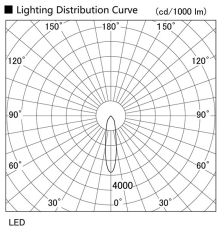

Item no. DD098-4520MB9040

Series Name: Φ 150 Spark

Installation	Recessed mount
Type	Φ 150 Spark
Fixture wattage	44.3W
Beam angle	21 deg
Color Temp.	4000K
CRI	Ra>90
Luminous	4383 lm
Body	Die-cast aluminum alloy
Body finish	N/A
Trim finish	Black
Reflector finish	Mirror
IP Rate	IP20
Light source	COB module
Input Voltage	AC220~240V
Dimming Type	Non-Dimmable
Certificate	CE, CCC
Cut Hole	150mm

Height (Weight)	
65.3W	152 (1.5kg)
48.5W	152 (1.5kg)
44.3W	132 (1.3kg)
33.8W	132 (1.3kg)
30.3W	132 (1.3kg)
23.0W	102 (1.0kg)