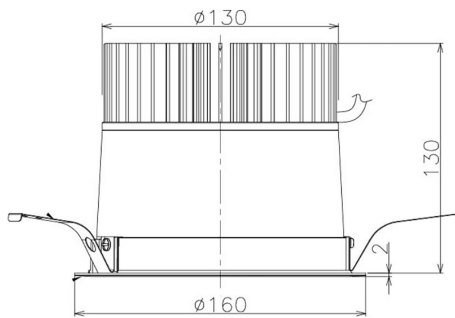

Item no. DD098-4520MB9040

Series Name: Φ 150 Spark

Installation	Recessed mount
Type	Φ 150 Spark
Fixture wattage	44.3W
Beam angle	21 deg
Color Temp.	4000K
CRI	Ra>90
Luminous	4383 lm
Body	Die-cast aluminum alloy
Body finish	N/A
Trim finish	Black
Reflector finish	Mirror
IP Rate	IP20
Light source	COB module
Input Voltage	AC220~240V
Dimming Type	Non-Dimmable
Certificate	CE, CCC
Cut Hole	150mm

Height (Weight)	
65.3W	152 (1.5kg)
48.5W	152 (1.5kg)
44.3W	132 (1.3kg)
33.8W	132 (1.3kg)
30.3W	132 (1.3kg)
23.0W	102 (1.0kg)